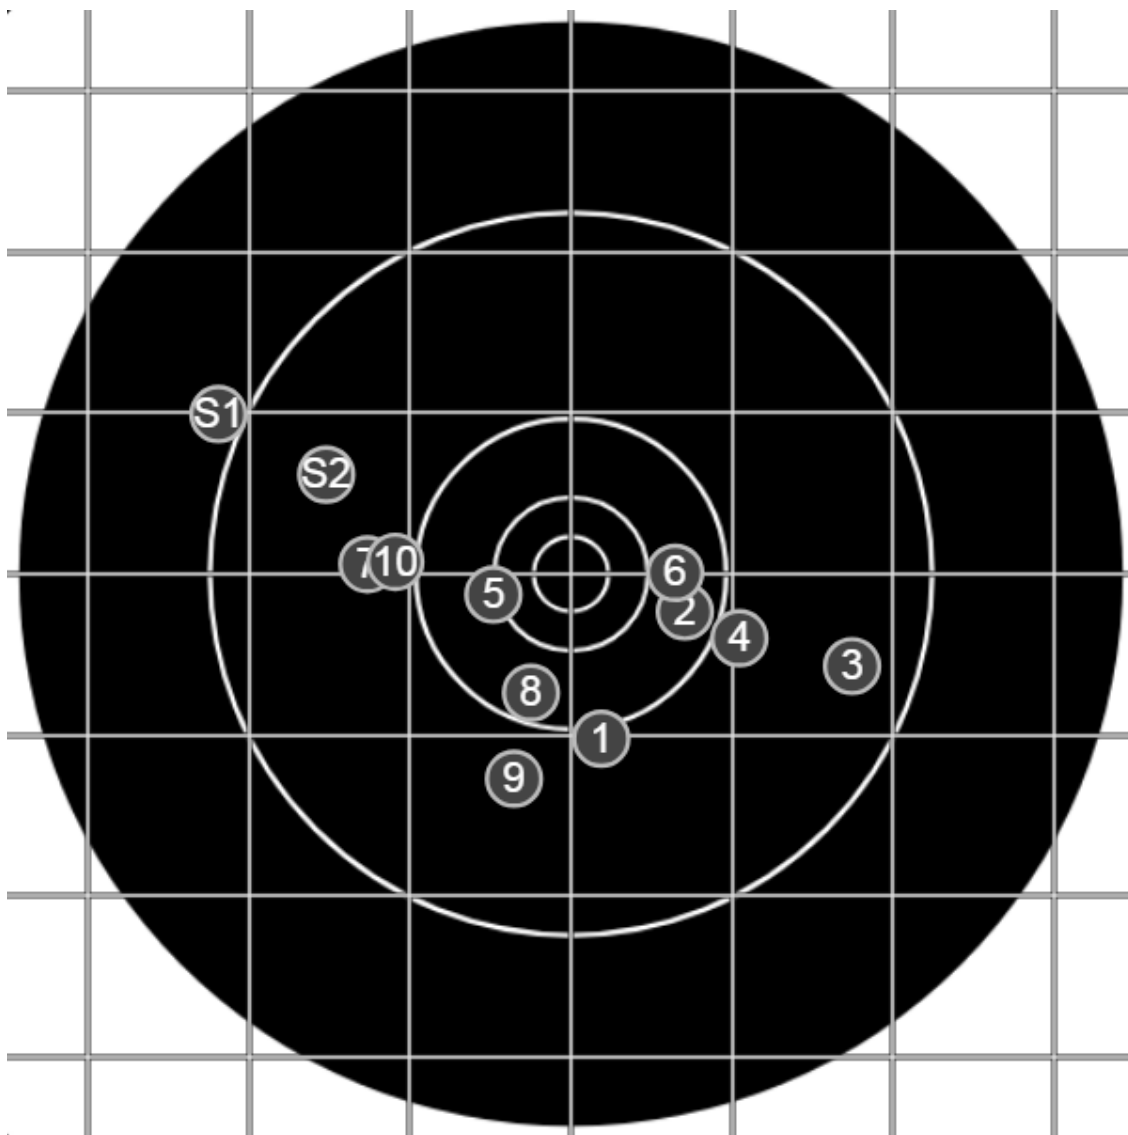

**SILVER  
MOUNTAIN  
TARGETS**  
Made in Canada

darren. 1  
Sat May 05 2018  
13:50:18

**BRC T5**  
AU-ICFRA-500y

Group: 409 mm  
(400w x 179h)

**44.1-0**

**FINAL**

#	fps	score
	2100	2
10	1940	4
9	1901	4
8	1898	5
7	1909	4
6	1892	5
5	1909	V
4	1908	4
3	1897	4
2	1880	5
1	1876	4
S2	1875	(4)
S1	1928	(3)

**SILVER  
MOUNTAIN  
TARGETS**  
Made in Canada

darren2  
Sat May 05 2018  
14:55:02

**BRC T5**  
AU-ICFRA-500y

Group: 793 mm  
(789w x 236h)