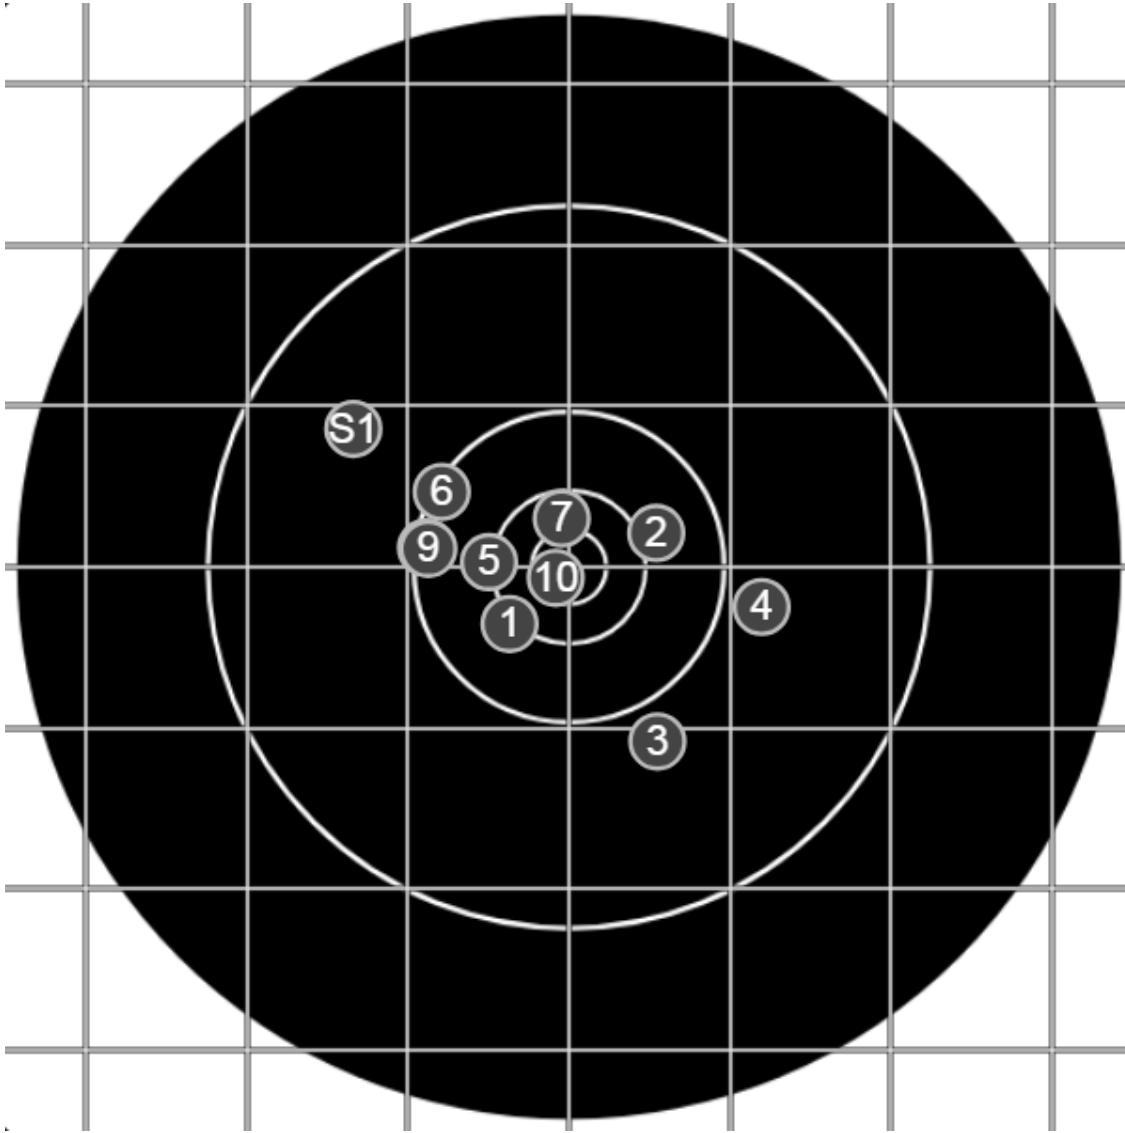

**SILVER
MOUNTAIN
TARGETS**
Made in Canada

Graham.W s1
Sat May 05 2018
13:55:55

BRC T6
AU-ICFRA-F-500y

Group: 281 mm
(277w x 206h)

52.1X

FINAL

#	fps	score
10	1984	X
9	1959	5
8	1985	5
7	2004	6
6	1969	5
5	1972	6
4	1967	4
3	1933	4
2	1956	5
1	1948	6
S1	1962	(4)

**SILVER
MOUNTAIN
TARGETS**
Made in Canada

Graham Willis 2
Sat May 05 2018
15:13:33

BRC T6
AU-ICFRA-F-500y

Group: 149 mm
(147w x 115h)

58.2X

FINAL

#	fps	score
10	1970	6
9	1960	6
8	1965	6
7	1964	X
6	1951	6
5	1976	5
4	1987	X
3	1969	6
2	1973	6
1	1998	5
S2	1963	(5)
S1	1984	(4)