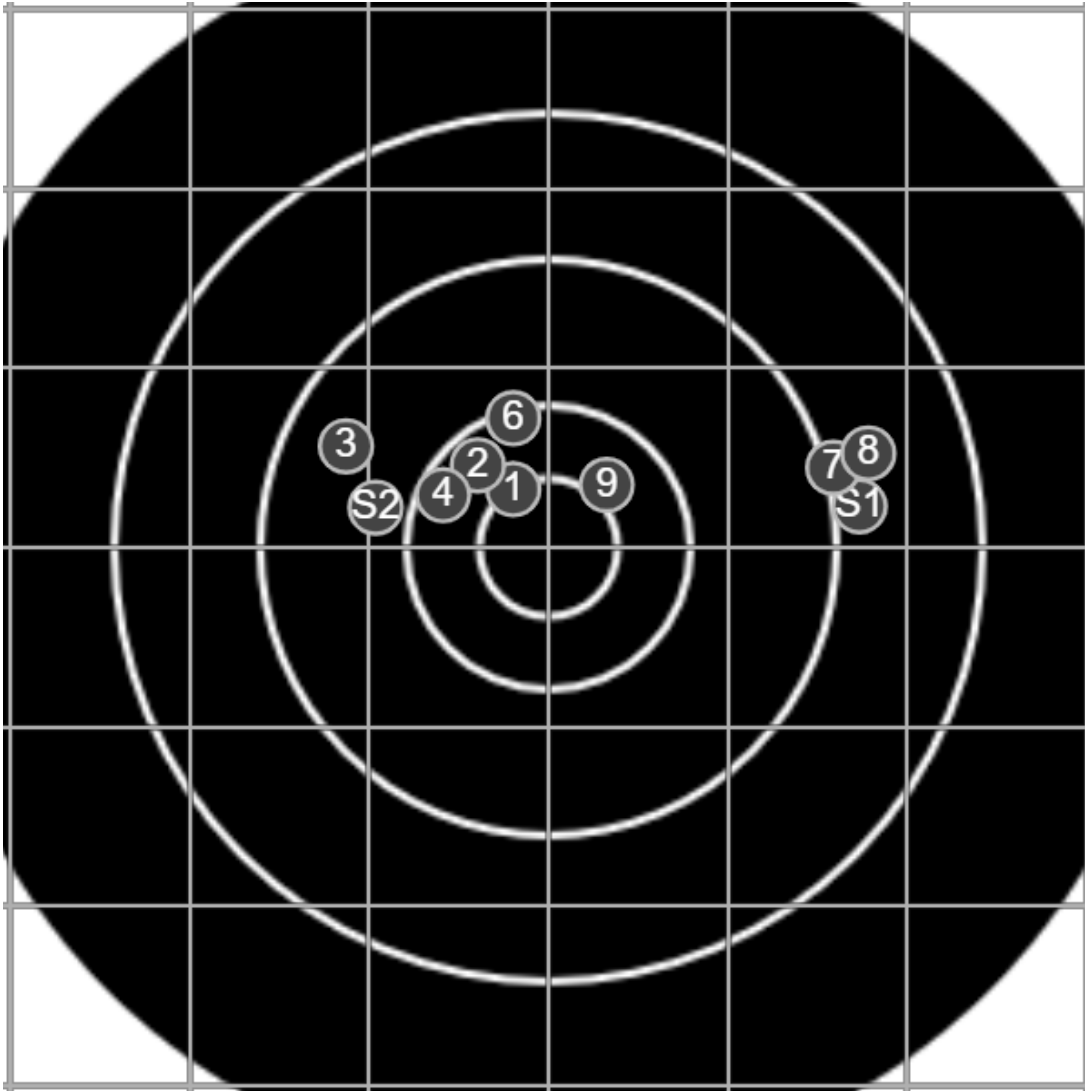

**SILVER
MOUNTAIN
TARGETS**
Made in Canada

Sat Aug 01 2020
12:35:44

BRC Club Shoot
Gilmour Cup
300yards

BRC T6 [-56]
AU-300y

Group: 930.4 mm
(600.7w x 755.6h)

(Iron)Dennis Lavelle
[m04]
36.1
9 / 10 shots
v: 2249, sd: 29.5