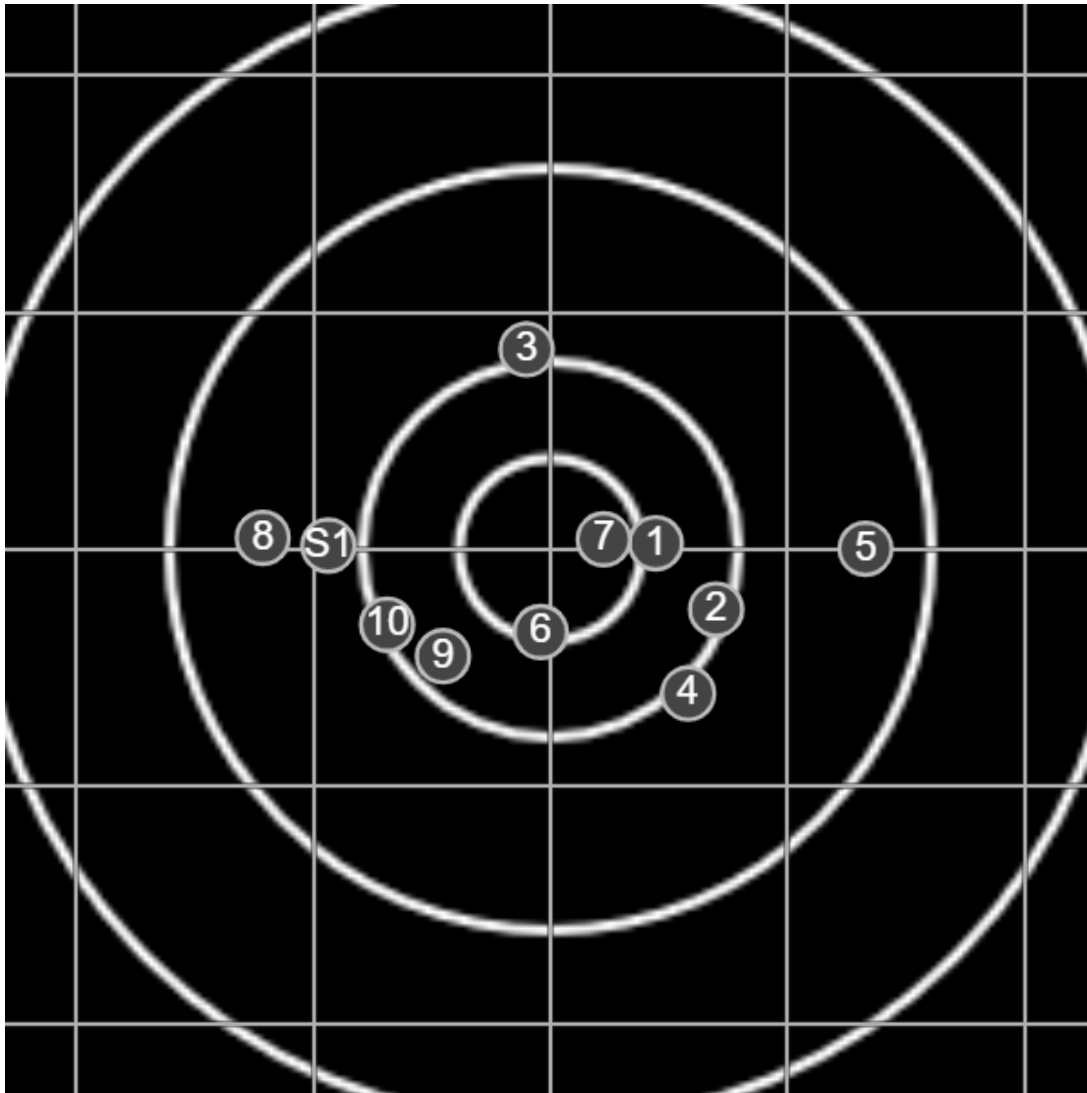

**SILVER
MOUNTAIN
TARGETS**
Made in Canada

true
Sat Aug 01 2020
13:19:31

BRC Club Shoot
Gilmour Cup
300yards

BRC T6 [-56]
AU-300y

Group: 203.0 mm
(202.9w x 115.8h)

(Iron)Gordon
Shepherd [m02]

48.3

FINAL
v: 2315, sd: 18.6

#	fps	score
10	2318	5
9	2275	5
8	2314	4
7	2326	V
6	2328	V
5	2292	4
4	2321	5
3	2346	5
2	2309	5
1	2318	V
S1	2300	(4)