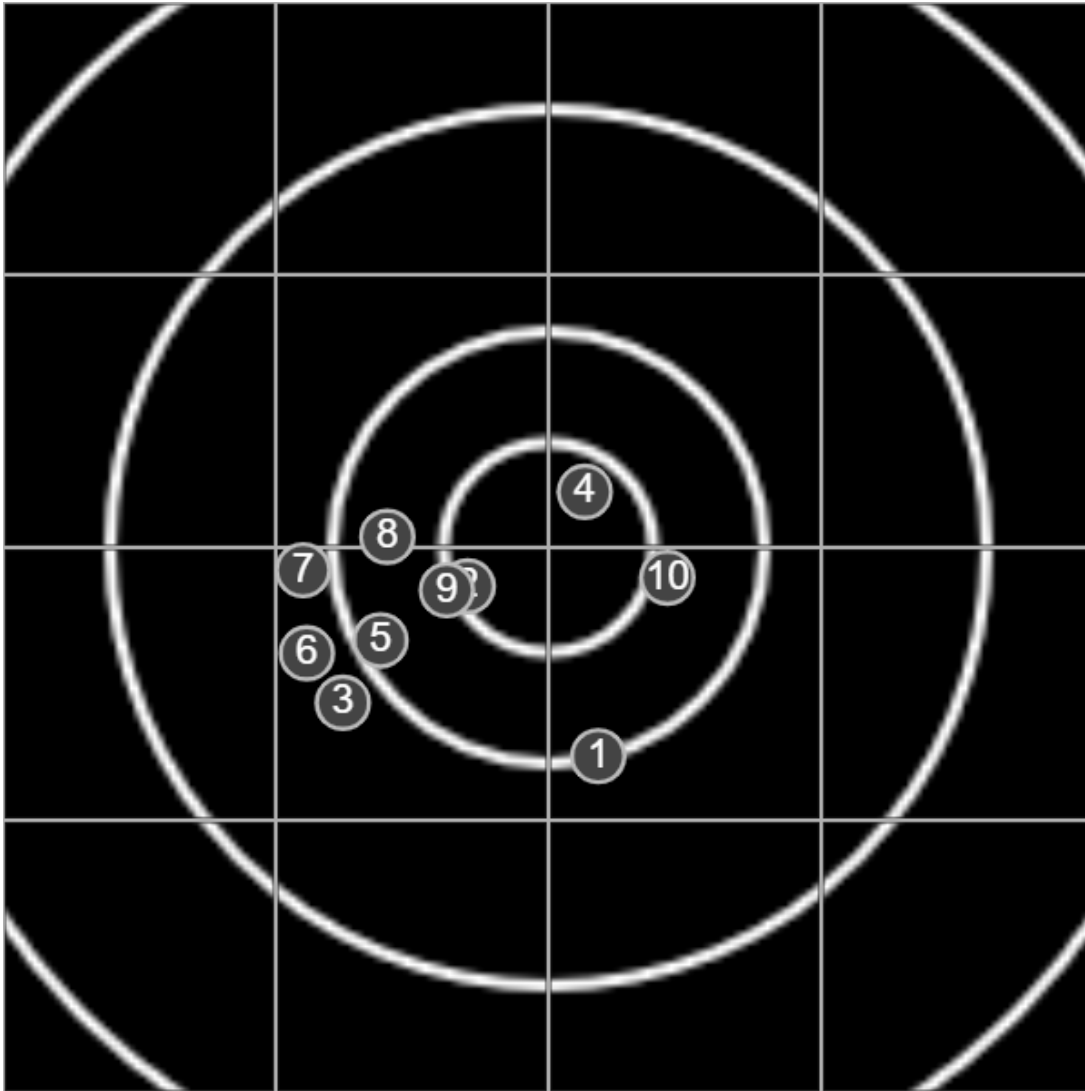

SILVER MOUNTAIN TARGETS
Made in Canada

true
Sat Aug 01 2020
12:23:31

BRC Club Shoot
Gilmour Cup
300yards

BRC T6 [-56]
AU-300y

Group: 107.9 mm
(106.7w x 77.4h)

(Iron)Gordon
Shepherd [m02]

47.4

FINAL
v: 2327, sd: 53.3

#	fps	score
10	2302	V
9	2335	V
8	2342	5
7	2363	4
6	2453	4
5	2329	5
4	2311	V
3	2288	4
2	2314	V
1	2236	5

**SILVER
MOUNTAIN
TARGETS**
Made in Canada

true
Sat Aug 01 2020
13:19:31

BRC Club Shoot
Gilmour Cup
300yards