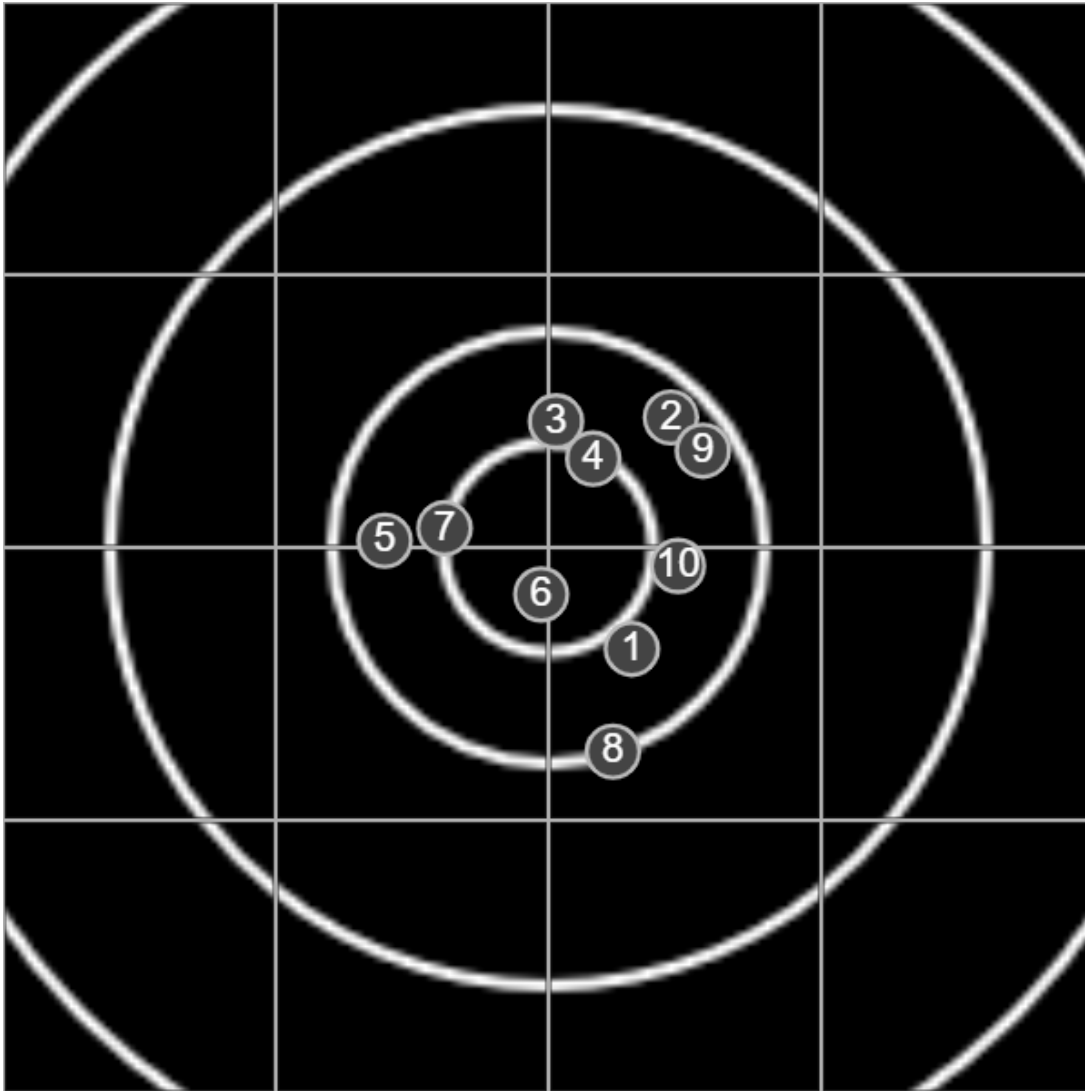

SILVER MOUNTAIN TARGETS
Made in Canada

true
Sat Aug 01 2020
13:08:10

BRC Club Shoot
Gilmour Cup
300yards

BRC T6 [-56]
AU-300y

Group: 99.3 mm
(93.1w x 97.8h)

(Iron)Graeme Bright
[m01]

50.3

FINAL
v: 2402, sd: 20.1

#	fps	score
10	2372	5
9	2373	5
8	2388	5
7	2428	V
6	2407	V
5	2390	5
4	2397	V
3	2430	5
2	2419	5
1	2414	5

SILVER MOUNTAIN TARGETS
Made in Canada

true
Sat Aug 01 2020
14:00:41

BRC Club Shoot
Gilmour Cup
300yards