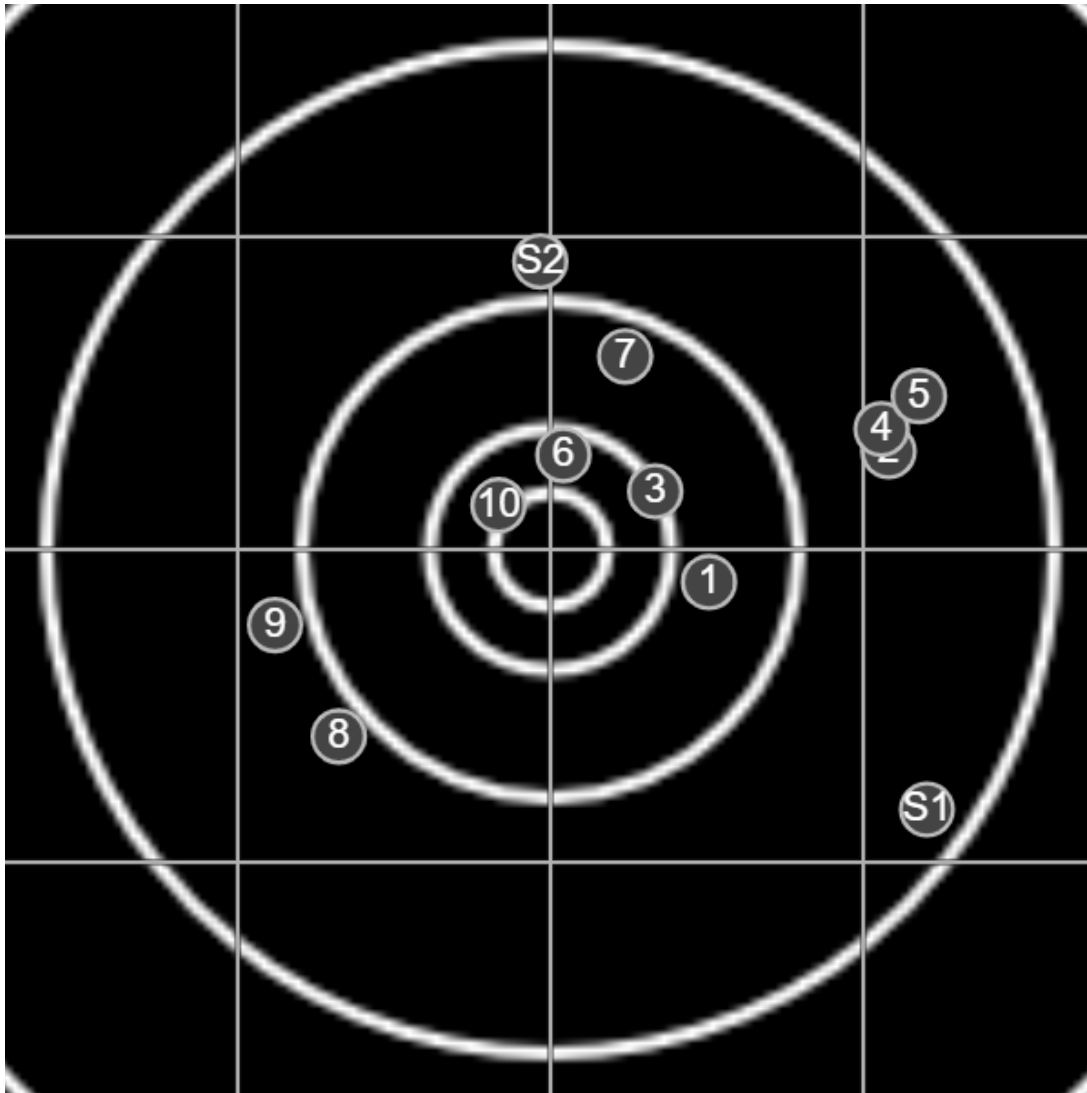

**SILVER
MOUNTAIN
TARGETS**
Made in Canada

true
Sat Aug 01 2020
12:49:59

BRC Club Shoot
Gilmour Cup
300yards

BRC T6 [-56]
AU-300y

Group: 174.0 mm
(163.9w x 96.8h)

(F)Nick Webster
[m12]

48.1

FINAL
v: 2317, sd: 27.3

#	fps	score
10	2383	X
9	2302	4
8	2281	4
7	2309	5
6	2312	6
5	2349	4
4	2310	4
3	2312	6
2	2298	4
1	2314	5
S2	2343	(4)
S1	2253	(4)

**SILVER
MOUNTAIN
TARGETS**
Made in Canada

true
Sat Aug 01 2020
13:44:36

BRC Club Shoot
Gilmour Cup
300yards

BRC T6 [-56]
AU-300y

Group: 111.4 mm
(111.3w x 90.9h)

(F)Nick Webster
[m12]

56.1

FINAL
v: 2304, sd: 8.4

#	fps	score
10	2302	6
9	2288	5
8	2310	6
7	2292	X
6	2305	5
5	2303	6
4	2304	5
3	2310	6
2	2319	6
1	2304	5
S2	2311	(5)
S1	2299	(6)