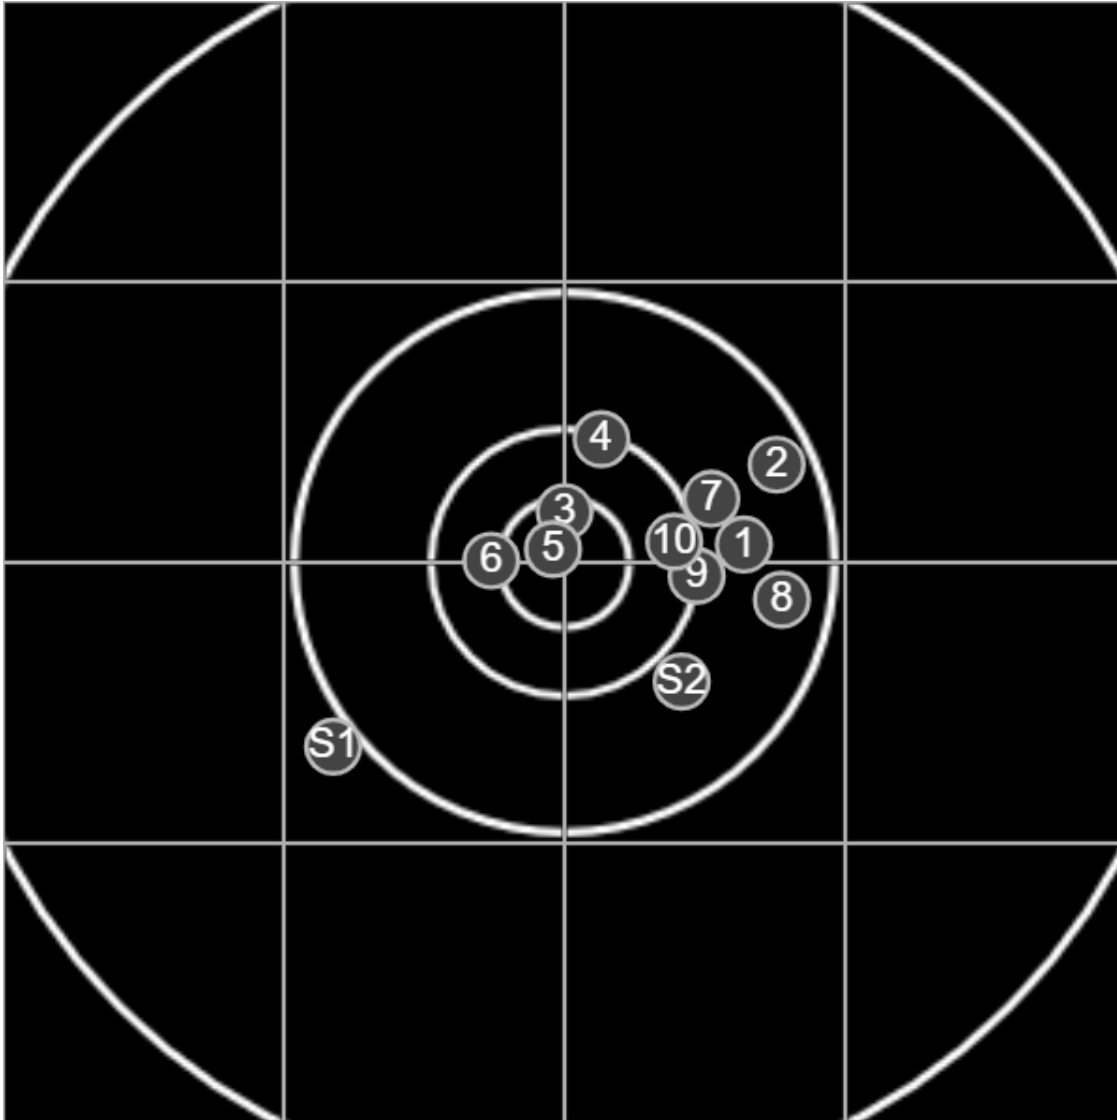

**SILVER
MOUNTAIN
TARGETS**
Made in Canada

true
Sat Aug 15 2020
14:06:53

BRC Club Shoot
Gilmour Cup
500yards

BRC T4 [-55]
AU-500y

Group: 142.7 mm
(137.7w x 76.0h)

(F)Colin Howell
[m10]

56.3

FINAL
v: 1942, sd: 7.2

#	fps	score
10	1933	6
9	1952	6
8	1948	5
7	1942	5
6	1940	X
5	1927	X
4	1949	6
3	1945	X
2	1945	5
1	1942	5
S2	1951	(5)
S1	1899	(4)

SILVER MOUNTAIN TARGETS
Made in Canada

true
Sat Aug 15 2020
14:52:45

BRC Club Shoot
Gilmour Cup
500yards

BRC T4 [-55]
AU-500y

Group: 183.5 mm
(173.8w x 95.4h)

(F)Colin Howell
[m10]

56.4

FINAL
v: 1965, sd: 12.7

#	fps	score
10	1962	4
9	1972	6
8	1984	5
7	1964	X
6	1951	X
5	1967	5
4	1949	X
3	1988	6
2	1955	6
1	1952	X