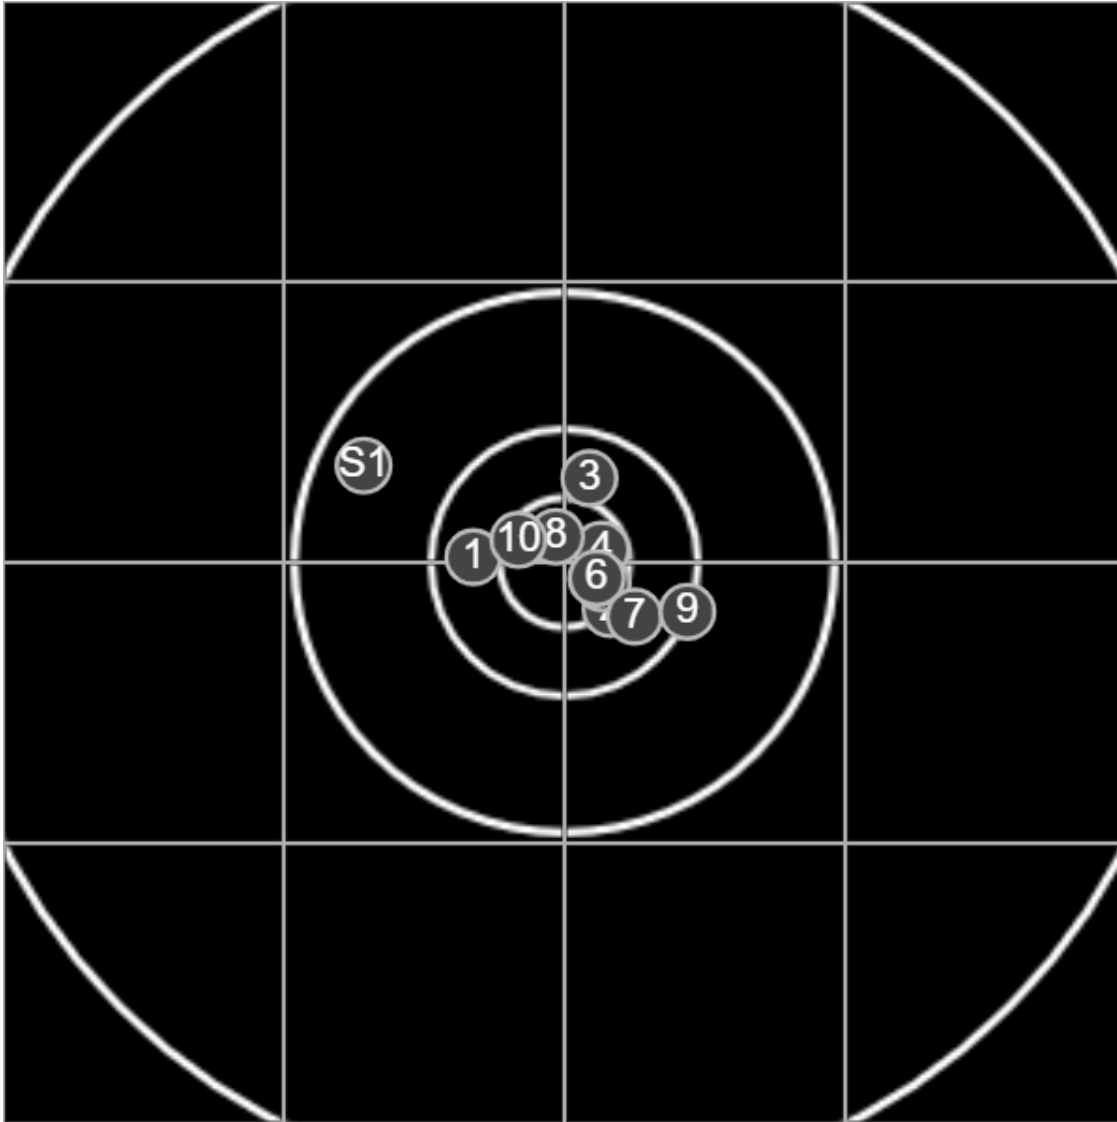

**SILVER
MOUNTAIN
TARGETS**
Made in Canada

true
Sat Aug 15 2020
15:02:56

BRC Club Shoot
Gilmour Cup
500yards

BRC T4 [-55]
AU-500y

Group: 104.7 mm
(101.5w x 65.6h)

(F)Jeff Eppleston
[m07]

60.6

FINAL
v: 2041, sd: 13.5

#	fps	score
10	2019	X
9	2046	6
8	2045	X
7	2058	6
6	2041	X
5	2014	X
4	2050	X
3	2053	6
2	2042	X
1	2036	6
S1	2048	(5)