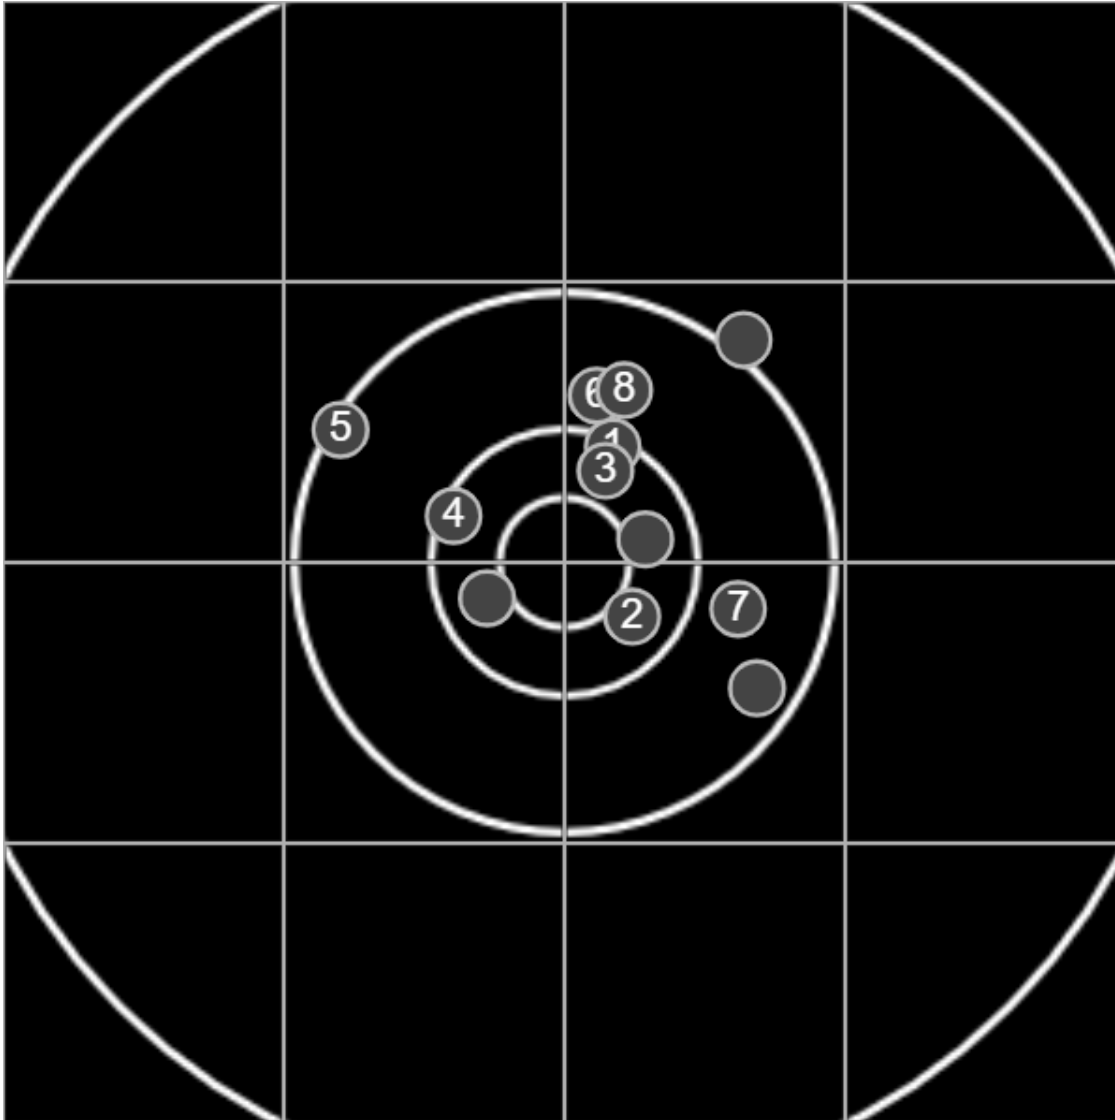

SILVER MOUNTAIN TARGETS
Made in Canada

Sat Aug 15 2020
14:28:29

BRC Club Shoot
Gilmour Cup
500yards

BRC T4 [-55]
AU-500y

Group: 206.7 mm
(188.5w x 107.3h)

(F)Nick Webster
[m12]

44.0

8 / 10 shots
v: 2062, sd: 9.9

#	fps	score
8	2079	5
7	2069	5
6	2052	5
	2035	6
5	2070	5
	2025	6
4	2056	6
	2051	5
3	2064	6
	2073	4
2	2051	6
1	2051	6