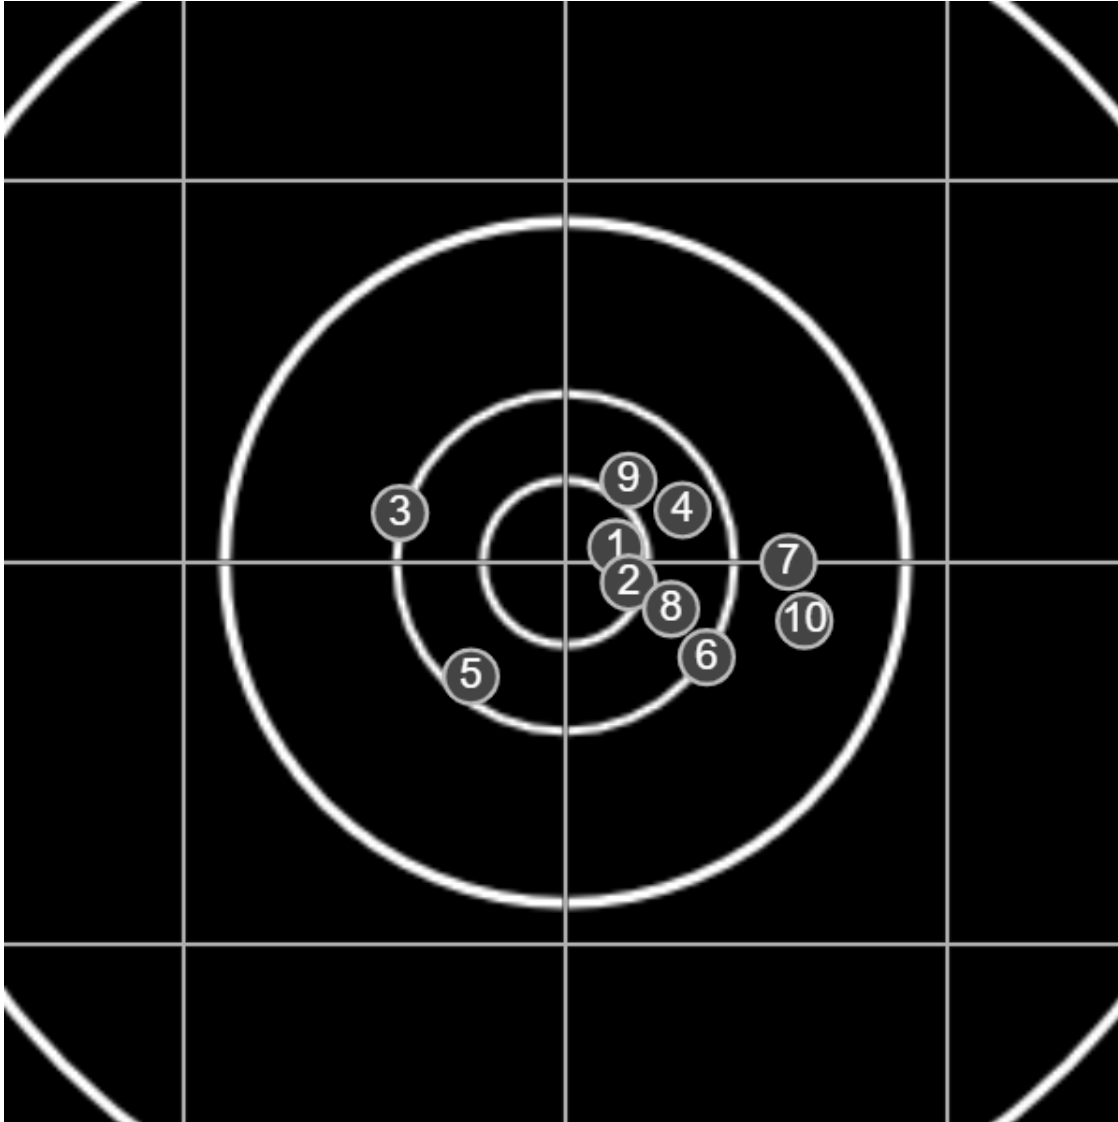

**SILVER
MOUNTAIN
TARGETS**
Made in Canada

true
Sun Aug 30 2020
09:48:37

BRC Club Shoot
Gilmour Cup
600yards

BRC T4 [-55]
AU-600y

Group: 195.7 mm
(166.7w x 128.6h)

(F)Colin Howell
[m10]

56.3

FINAL
v: 1806, sd: 19.5

BRC Club Shoot
Gilmour Cup
600yards

BRC T4 [-55]
AU-600y

Group: 175.3 mm
(169.4w x 82.1h)

(F)Colin Howell
[m10]

58.2

FINAL
v: 1802, sd: 10.8

#	fps	score
10	1813	5*
9	1814	6*
8	1791	6*
7	1815	5*
6	1795	6*
5	1784	6*
4	1811	6*
3	1802	6*
2	1789	X*
1	1804	X*