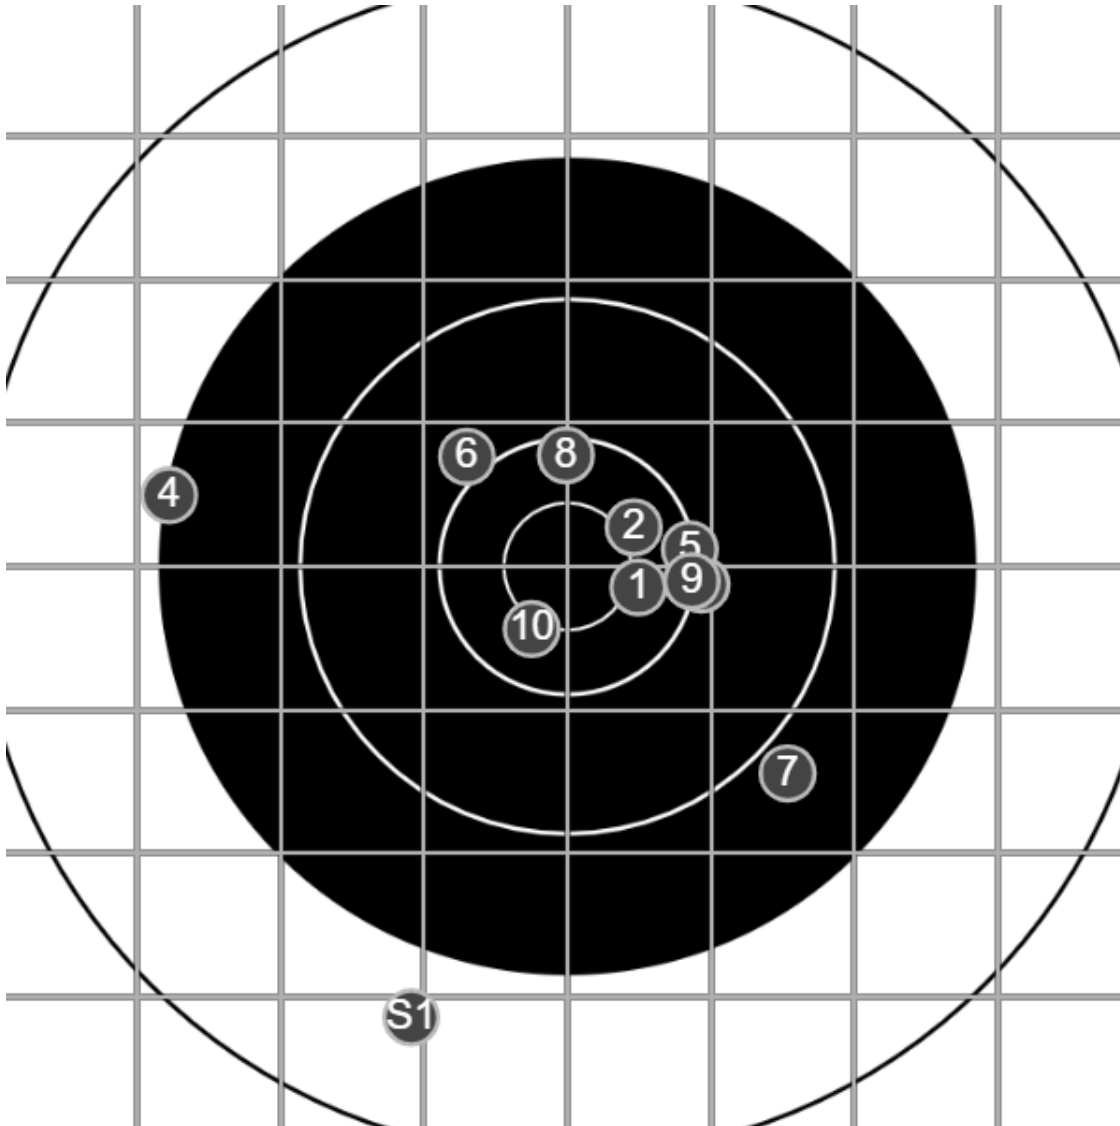

**SILVER
MOUNTAIN
TARGETS**
Made in Canada

true
Sun Aug 30 2020
10:11:43

BRC Club Shoot
Gilmour Cup
600yards

BRC T6 [-87]
AU-600y

Group: 755.0 mm
(688.5w x 354.2h)

(Iron)Dennis Lavelle
[m04]

44.0

FINAL
v: 1619, sd: 18.3

#	fps	score
10	1594	5
9	1617	5
8	1646	5
7	1651	3
6	1600	4
5	1630	5
4	1615	3
3	1619	4
2	1615	5
1	1597	5
S1	1624	(2)