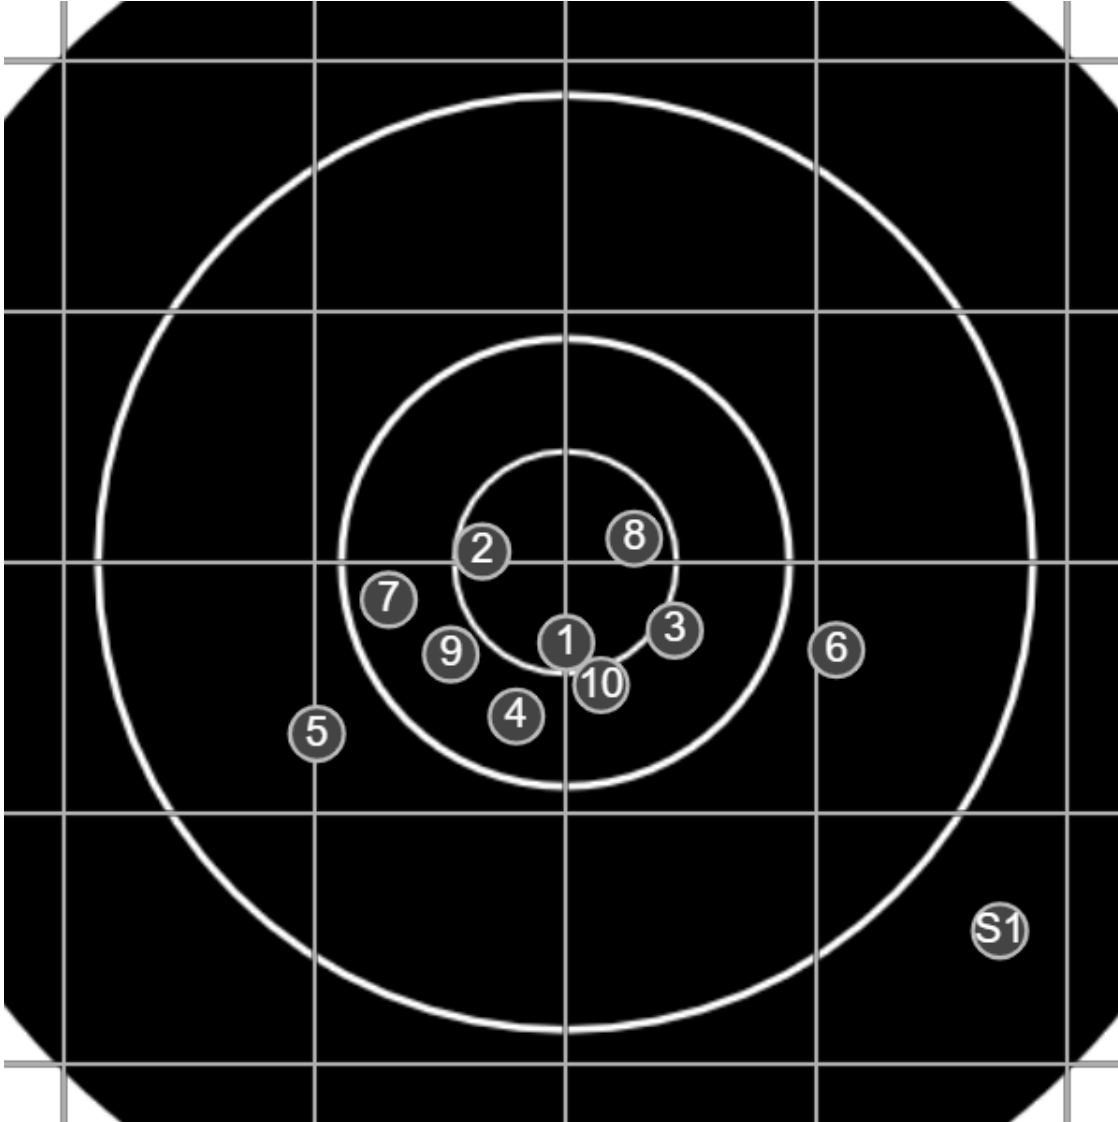

**SILVER
MOUNTAIN
TARGETS**
Made in Canada

true
Sun Aug 30 2020
09:51:43

BRC Club Shoot
Gilmour Cup
600yards

BRC T4 [-55]
AU-600y

Group: 335.0 mm
(330.7w x 124.3h)

(Iron)Gordon
Shepherd [m02]

48.3

FINAL
v: 1851, sd: 15.7