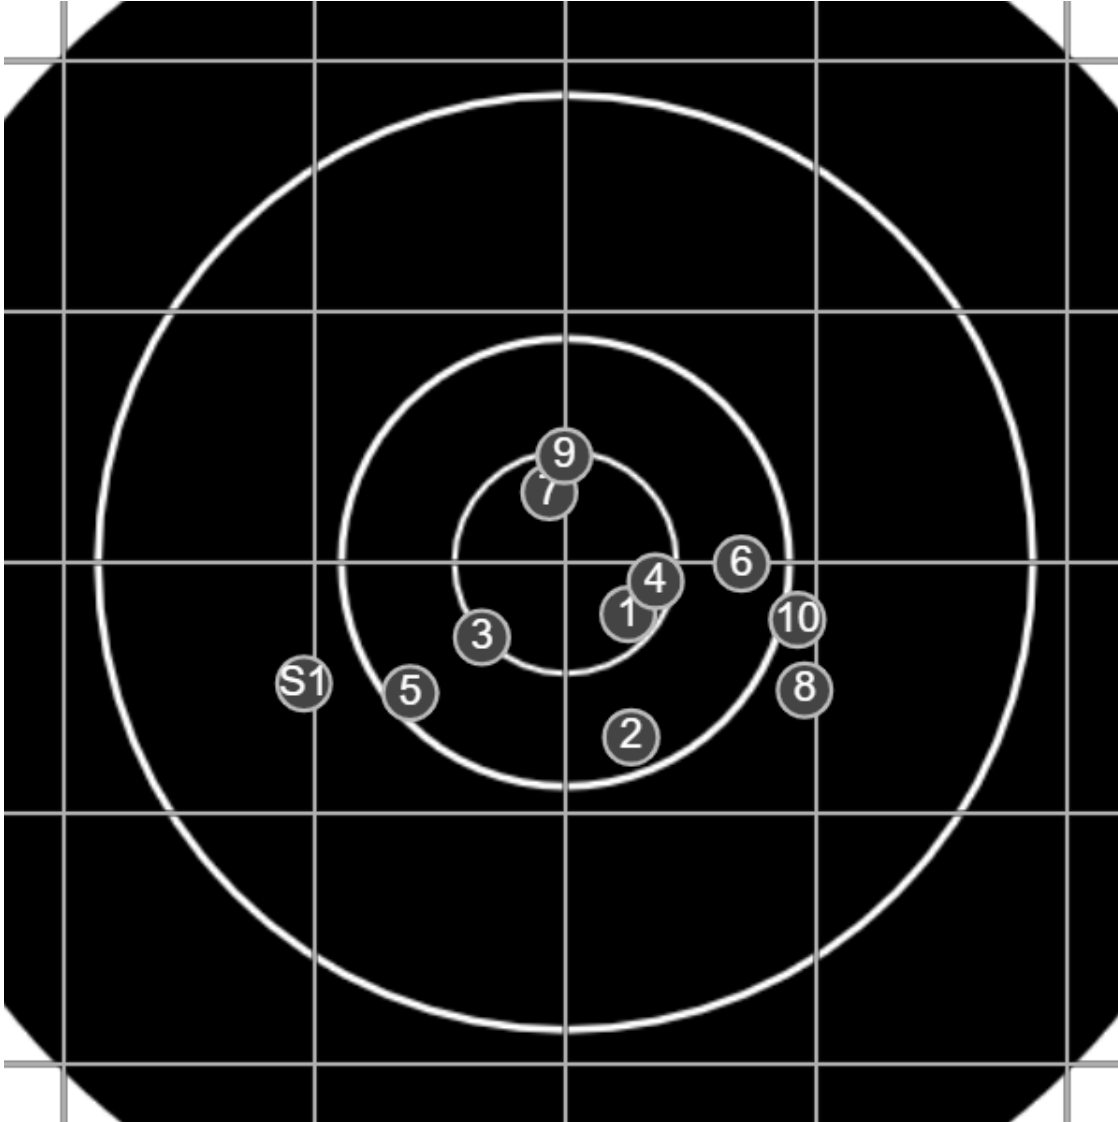

**SILVER
MOUNTAIN
TARGETS**
Made in Canada

true
Sun Aug 30 2020
09:52:31

BRC Club Shoot
Gilmour Cup
600yards

BRC T4 [-55]
AU-600y

Group: 251.1 mm
(251.1w x 179.0h)

(Iron)Gordon
Shepherd [m02]

48.5

FINAL
v: 1851, sd: 15.7

#	fps	score
10	1855	4*
9	1875	V*
8	1880	4*
7	1837	V*
6	1840	5*
5	1848	5*
4	1854	V*
3	1846	V*
2	1826	5*
1	1851	V*
S1	1832	(4)*