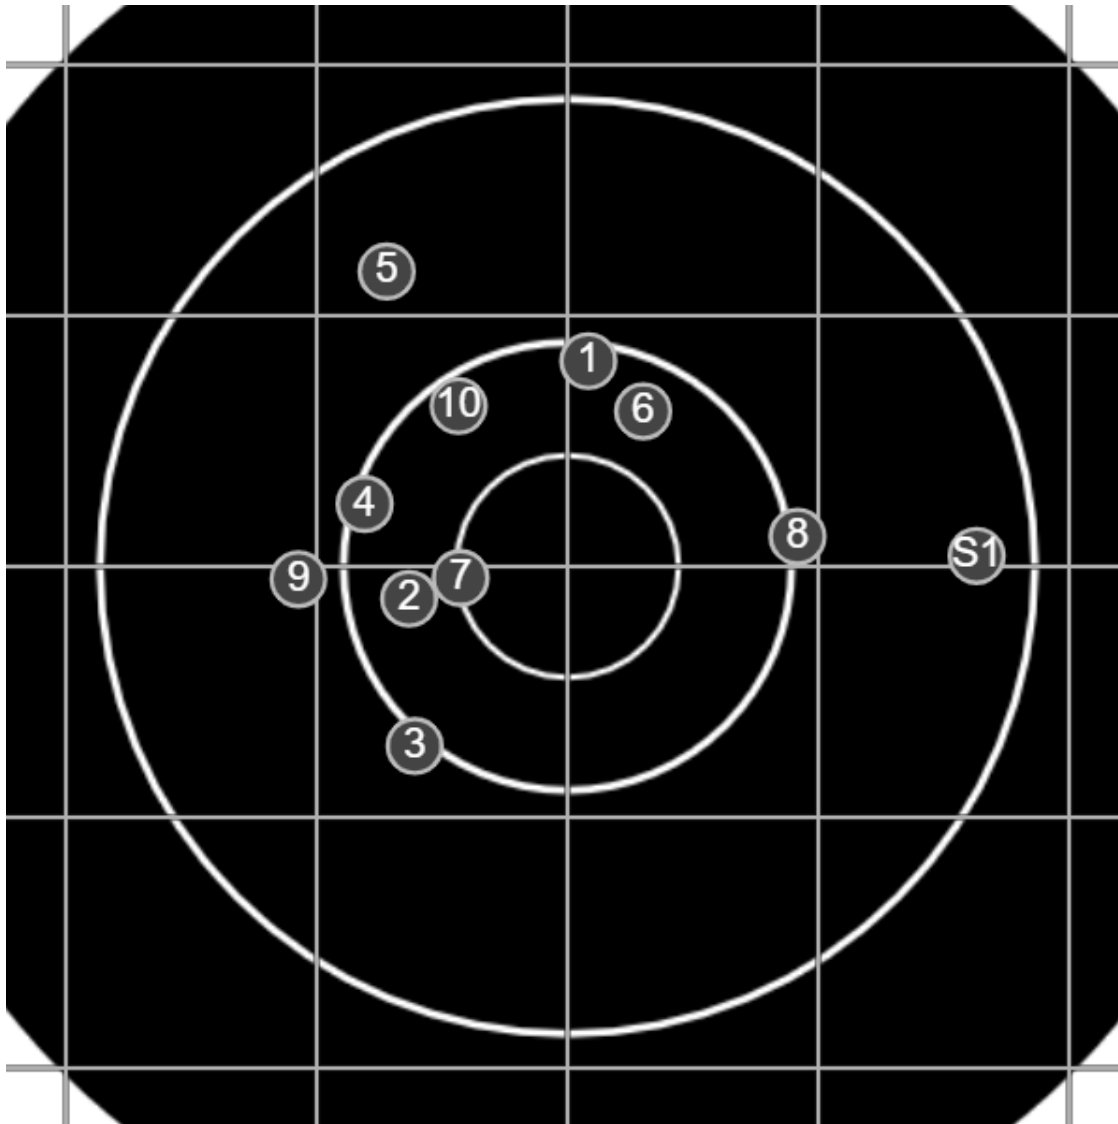

**SILVER
MOUNTAIN
TARGETS**
Made in Canada

true
Sat Aug 29 2020
15:37:26

BRC Club Shoot
Gilmour Cup
600yards

BRC T4 [-55]
AU-600y

Group: 319.0 mm
(317.8w x 302.1h)

(Iron)Gordon
Shepherd [m02]

47.1

FINAL
v: 1848, sd: 13.9