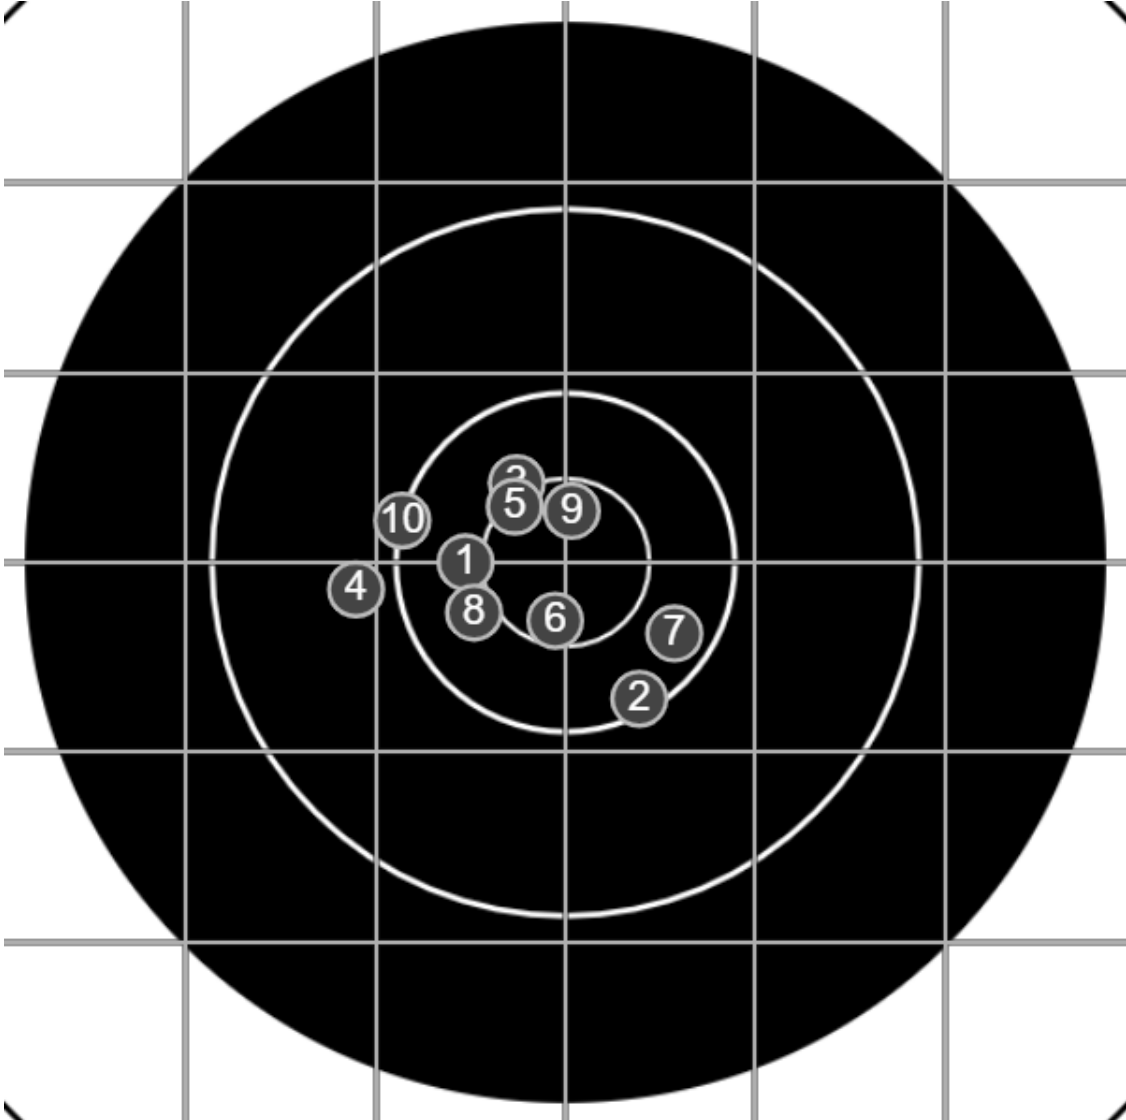

SILVER MOUNTAIN TARGETS
Made in Canada

true
Sun Aug 30 2020
10:15:49

BRC Club Shoot
Gilmour Cup
600yards

BRC T4 [-55]
AU-600y

Group: 270.7 mm
(268.1w x 181.6h)

(Iron)Graeme Bright
[m01]

49.3

FINAL
v: 1920, sd: 13.4

#	fps	score
10	1925	5*
9	1918	V*
8	1924	5*
7	1914	5*
6	1911	V*
5	1953	V*
4	1902	4*
3	1922	5*
2	1908	5*
1	1928	5*