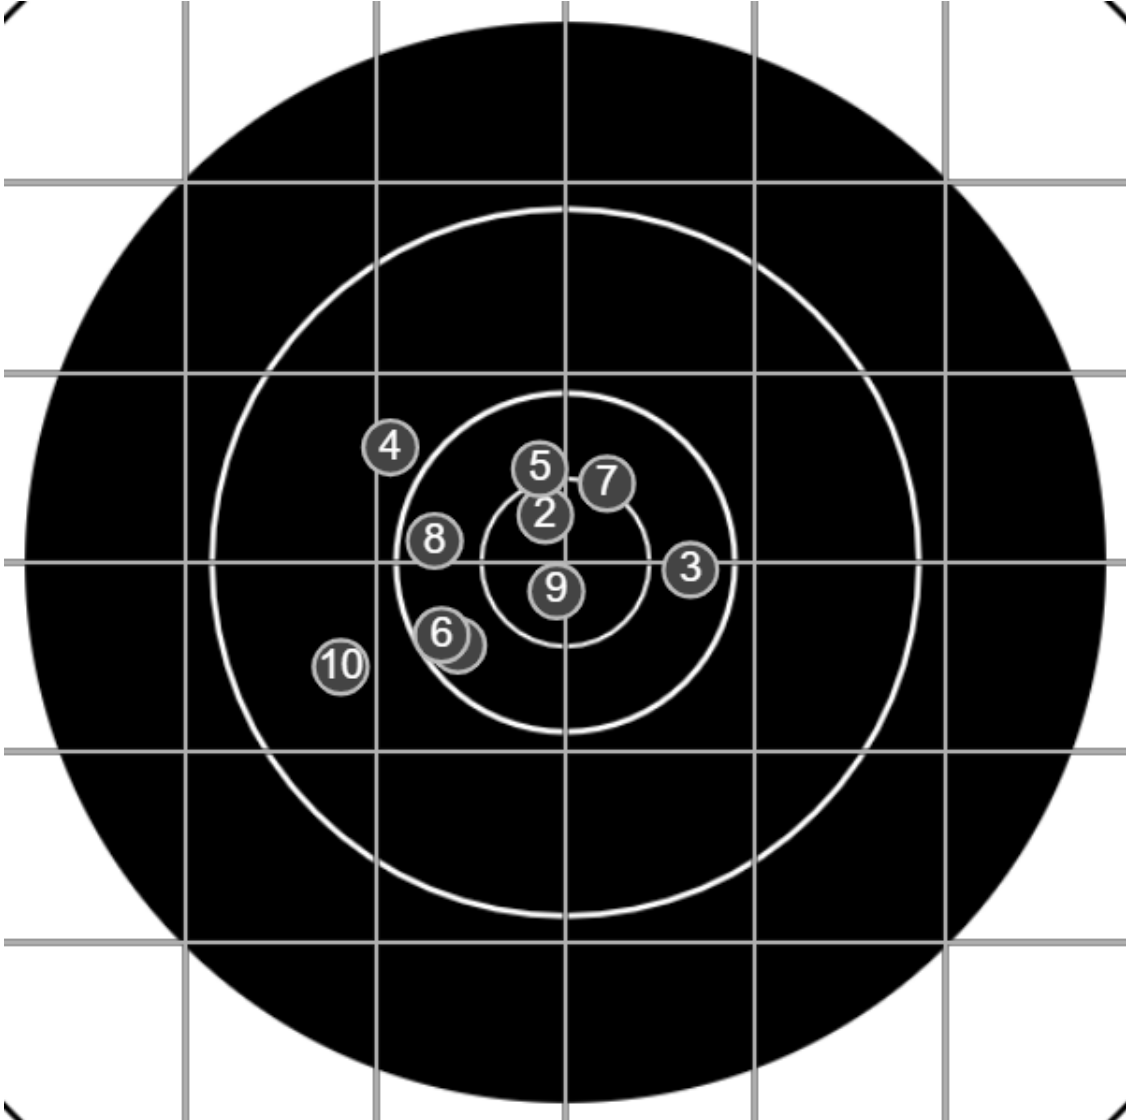

SILVER MOUNTAIN TARGETS
Made in Canada

true
Sat Aug 29 2020
15:29:17

BRC Club Shoot
Gilmour Cup
600yards

BRC T6 [-87]
AU-600y

Group: 305.6 mm
(294.4w x 184.9h)

(Iron)Graeme Bright
[m01]

48.3

FINAL
v: 1939, sd: 16.3