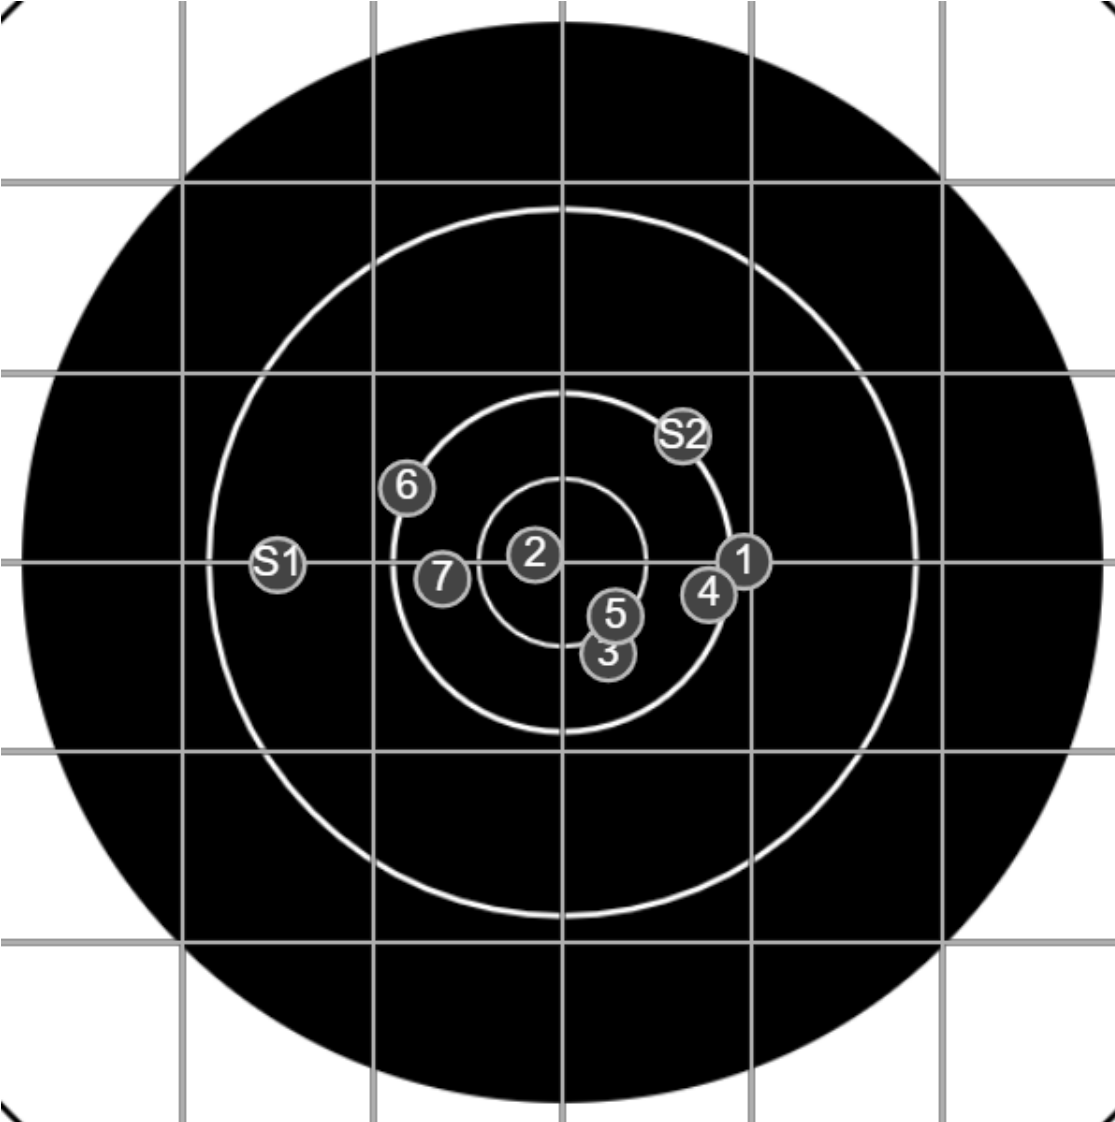

SILVER MOUNTAIN TARGETS
Made in Canada

Sun Aug 30 2020
10:14:40

BRC Club Shoot
Gilmour Cup
600yards

BRC T6 [-87]
AU-600y

Group: 290.4 mm
(283.7w x 139.3h)

(Iron)Graeme Bright
[m01]
34.2
7 / 10 shots
v: 1919, sd: 8.2