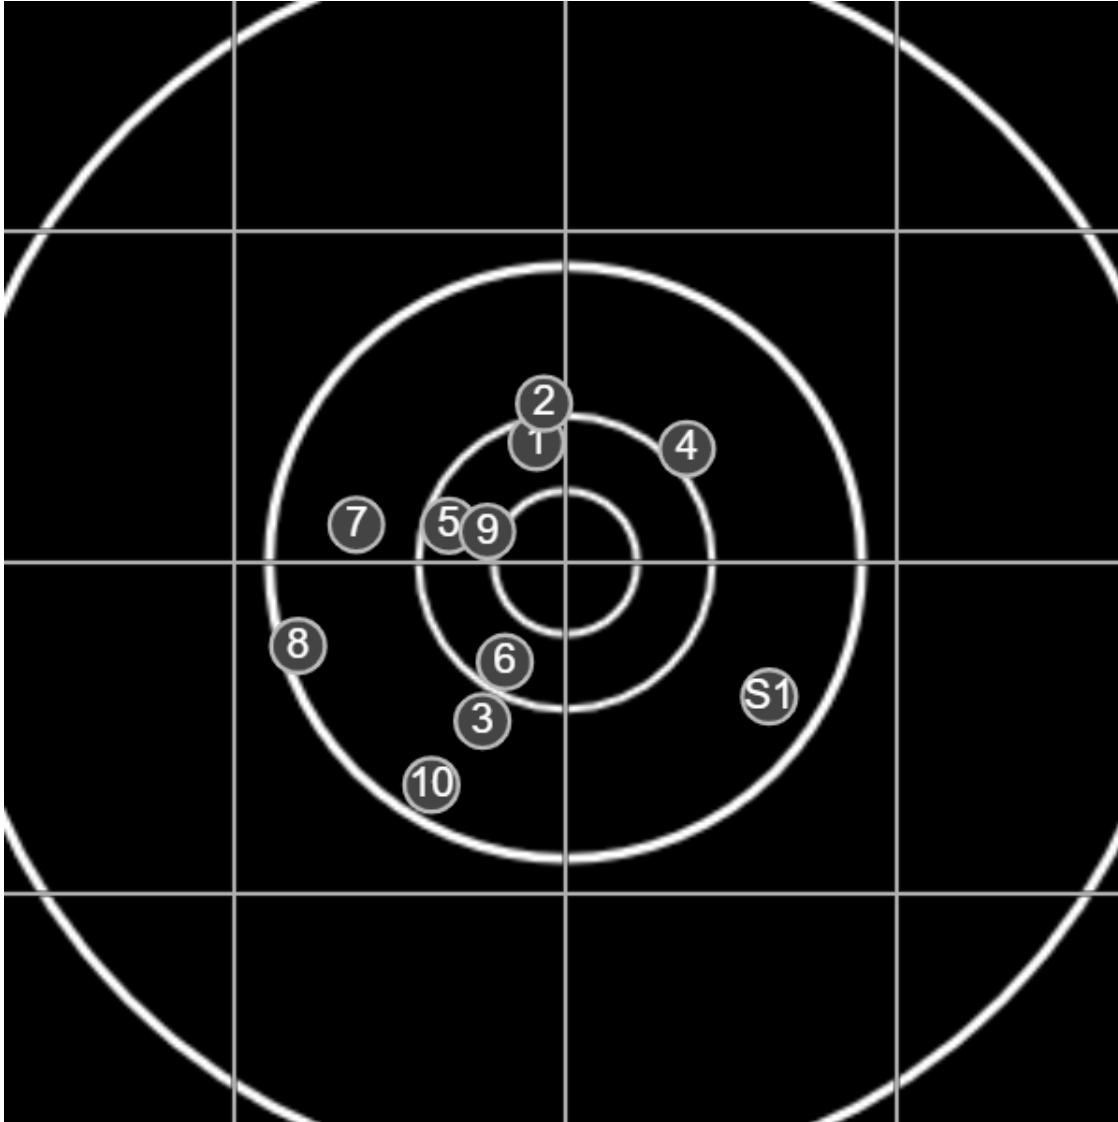

**SILVER
MOUNTAIN
TARGETS**
Made in Canada

true
Sat Aug 29 2020
15:15:54

BRC Club Shoot
Gilmour Cup
600yards

BRC T4 [-55]
AU-600y

Group: 209.8 mm
(187.1w x 183.6h)

(F)Jeff Eppleston
[m07]

54.0

FINAL
v: 1943, sd: 23.2