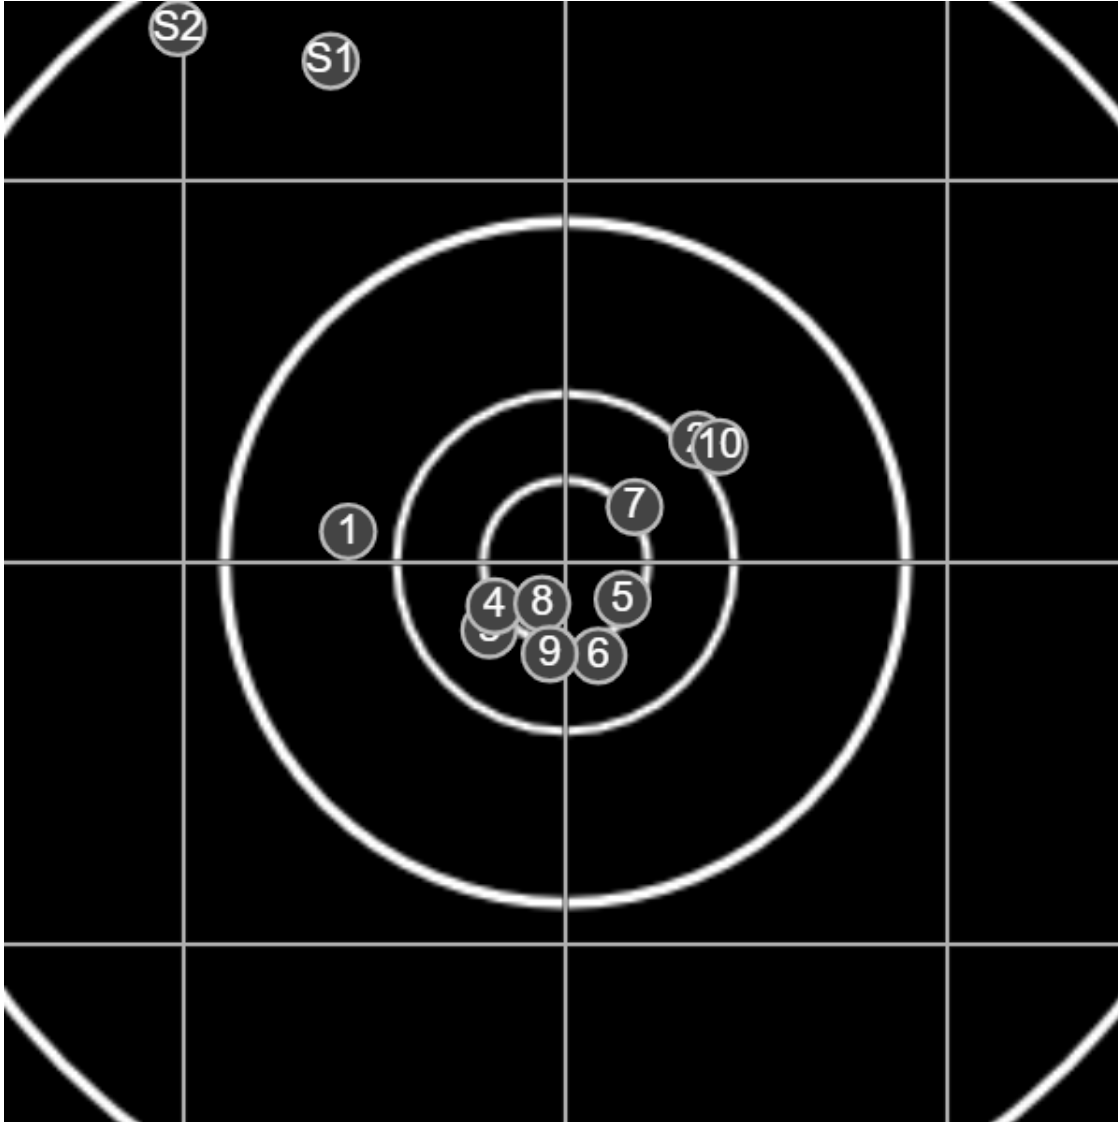

**SILVER
MOUNTAIN
TARGETS**
Made in Canada

Sun Aug 30 2020
09:34:34

BRC Club Shoot
Gilmour Cup
600yards

BRC T4 [-55]
AU-600y

Group: 159.4 mm
(155.4w x 90.4h)

Scorekeeper
T4 Scorer[4s]

(F)Jeff Eppleston
[m07]

58.5

FINAL
v: 1933, sd: 18.3

#	fps	score
10	1932	5*
9	1909	X*
8	1925	X*
7	1913	X*
6	1932	6*
5	1929	X*
4	1937	X*
3	1927	6*
2	1978	6*
1	1948	5*
S2	1924	(4)*
S1	1903	(4)*