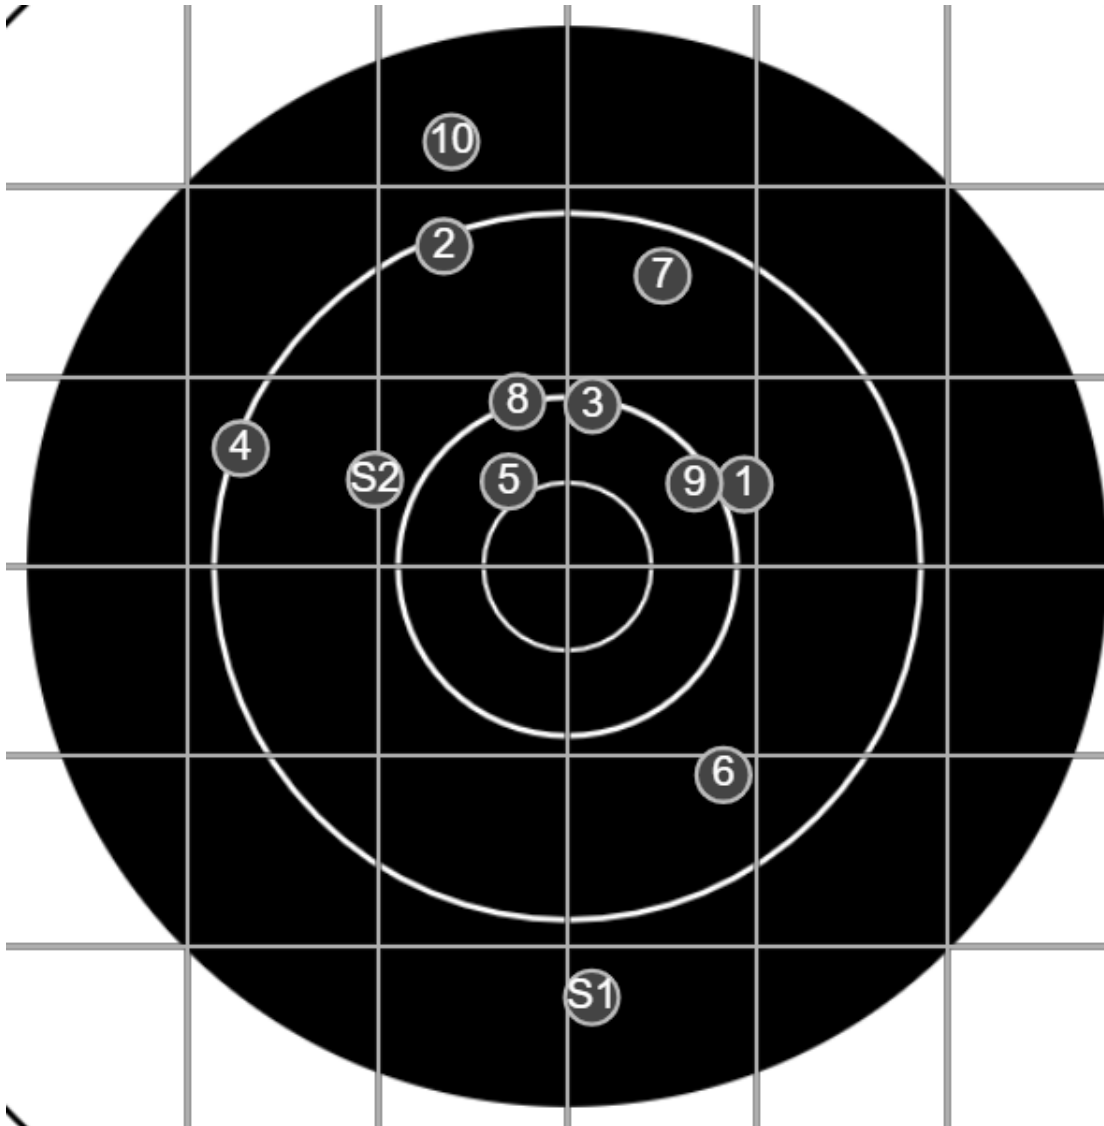

**SILVER MOUNTAIN TARGETS**  
Made in Canada

true  
Sun Aug 30 2020  
09:43:12

**BRC Club Shoot**  
Gilmour Cup  
600yards

**BRC T4 [-55]**  
AU-600y

Group: 580.3 mm  
(424.1w x 533.2h)

(Iron)Ron Gibson  
[m05]

**43.0**

**FINAL**  
v: 1900, sd: 21.1

#	fps	score
10	1902	3*
9	1873	5*
8	1895	5*
7	1911	4*
6	1866	4*
5	1931	5*
4	1930	4*
3	1915	5*
2	1882	4*
1	1899	4*
S2	1884	(4)*
S1	1870	(3)*

**SILVER  
MOUNTAIN  
TARGETS**  
Made in Canada

true  
Sun Aug 30 2020  
09:43:53

**BRC Club Shoot**  
Gilmour Cup  
600yards

**BRC T4 [-55]**  
AU-600y

Group: 499.1 mm  
(467.2w x 249.6h)

(Iron)Ron Gibson  
[m05]

**43.2**

**FINAL**  
v: 1906, sd: 15.3

#	fps	score
10	1940	4*
9	1914	V*
8	1917	4*
7	1891	4*
6	1907	3*
5	1906	4*
4	1890	5*
3	1915	4*
2	1889	V*
1	1892	5*
S2	1875	(4)*
S1	1860	(4)*