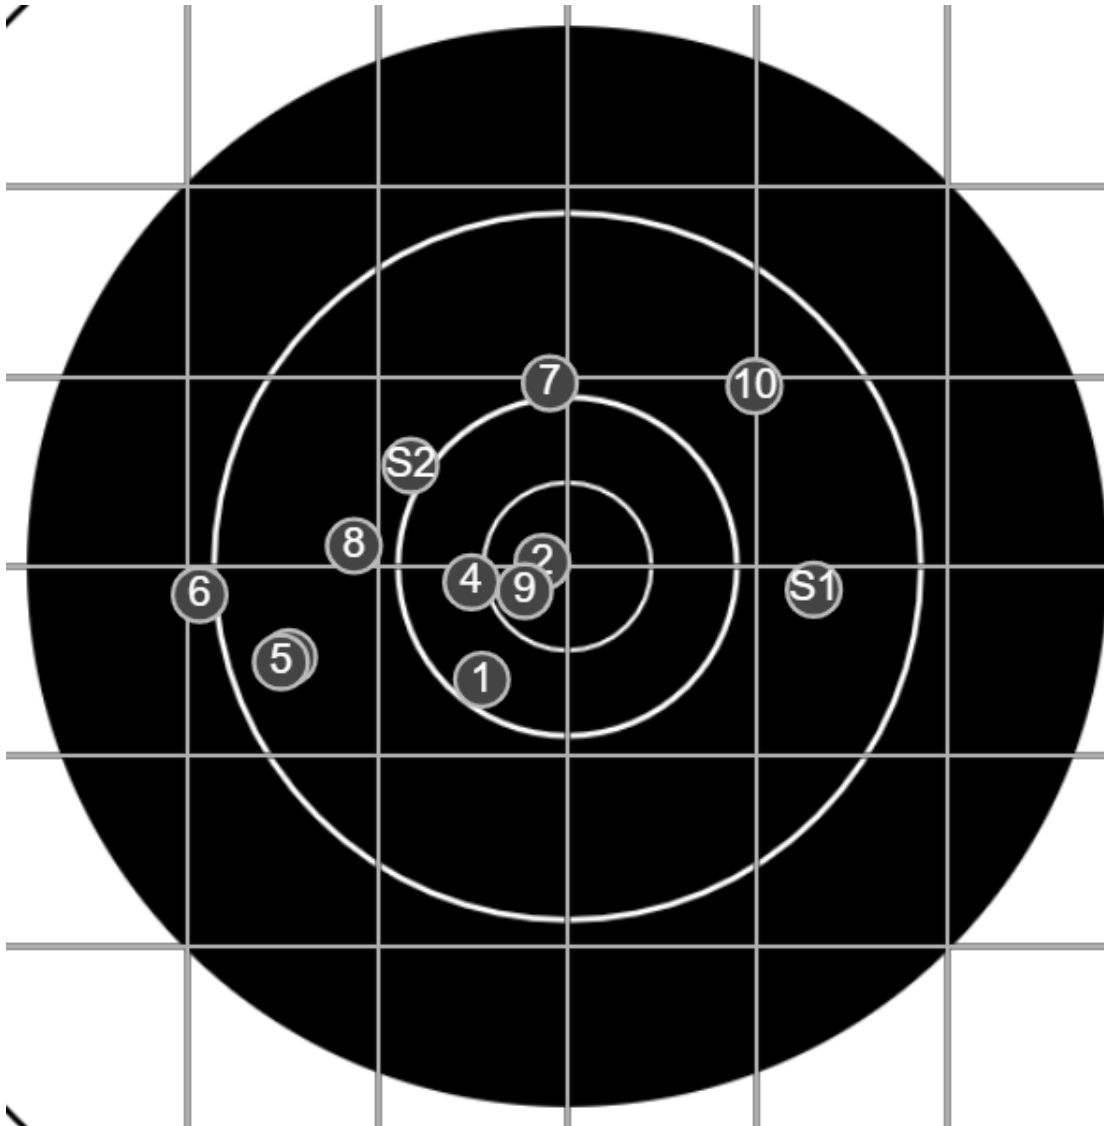

true  
Sun Aug 30 2020  
09:43:53

**BRC Club Shoot**  
Gilmour Cup  
600yards

**BRC T4 [-55]**  
AU-600y

Group: 499.1 mm  
(467.2w x 249.6h)

(Iron)Ron Gibson  
[m05]

**43.2**

**FINAL**  
v: 1906, sd: 15.3

#	fps	score
10	1940	4*
9	1914	V*
8	1917	4*
7	1891	4*
6	1907	3*
5	1906	4*
4	1890	5*
3	1915	4*
2	1889	V*
1	1892	5*
S2	1875	(4)*
S1	1860	(4)*