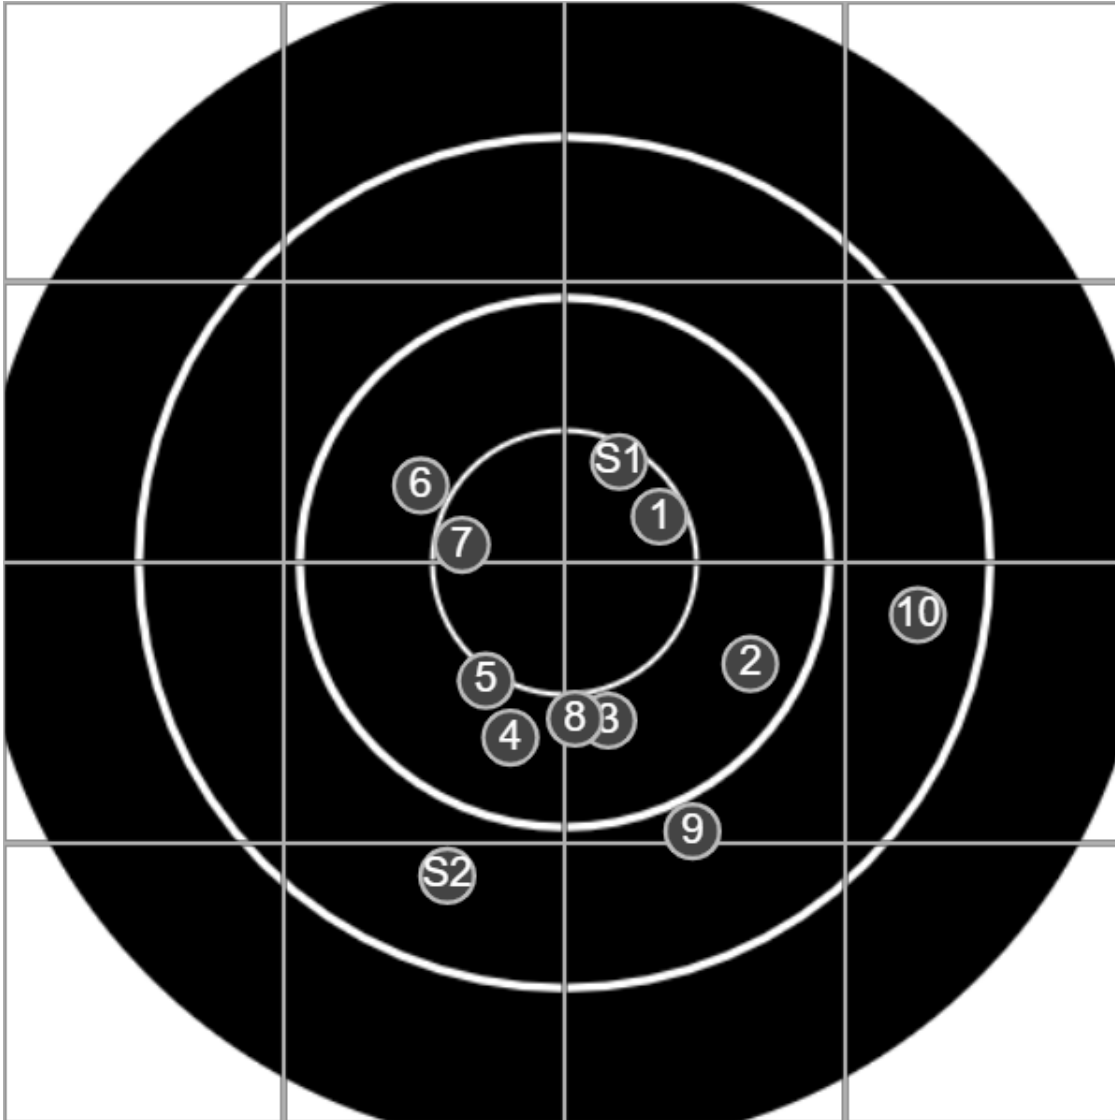

**SILVER
MOUNTAIN
TARGETS**
Made in Canada

true
Sat Dec 19 2020
16:19:07

BRC Club Shoot
Captains Trophy
900yards

BRC T4 [-67]
AU-LR

Group: 486.9 mm
(471.3w x 327.7h)

(Iron)
Shooter
Gordon Shepherd [m02]

48.2

FINAL
v: 1476, sd: 9.1

#	fps	score
10	1476	4
9	1458	4
8	1472	5
7	1478	V
6	1480	5
5	1477	5
4	1472	5
3	1478	5
2	1468	5
1	1496	V
S2	1475	(4)
S1	1456	(V)