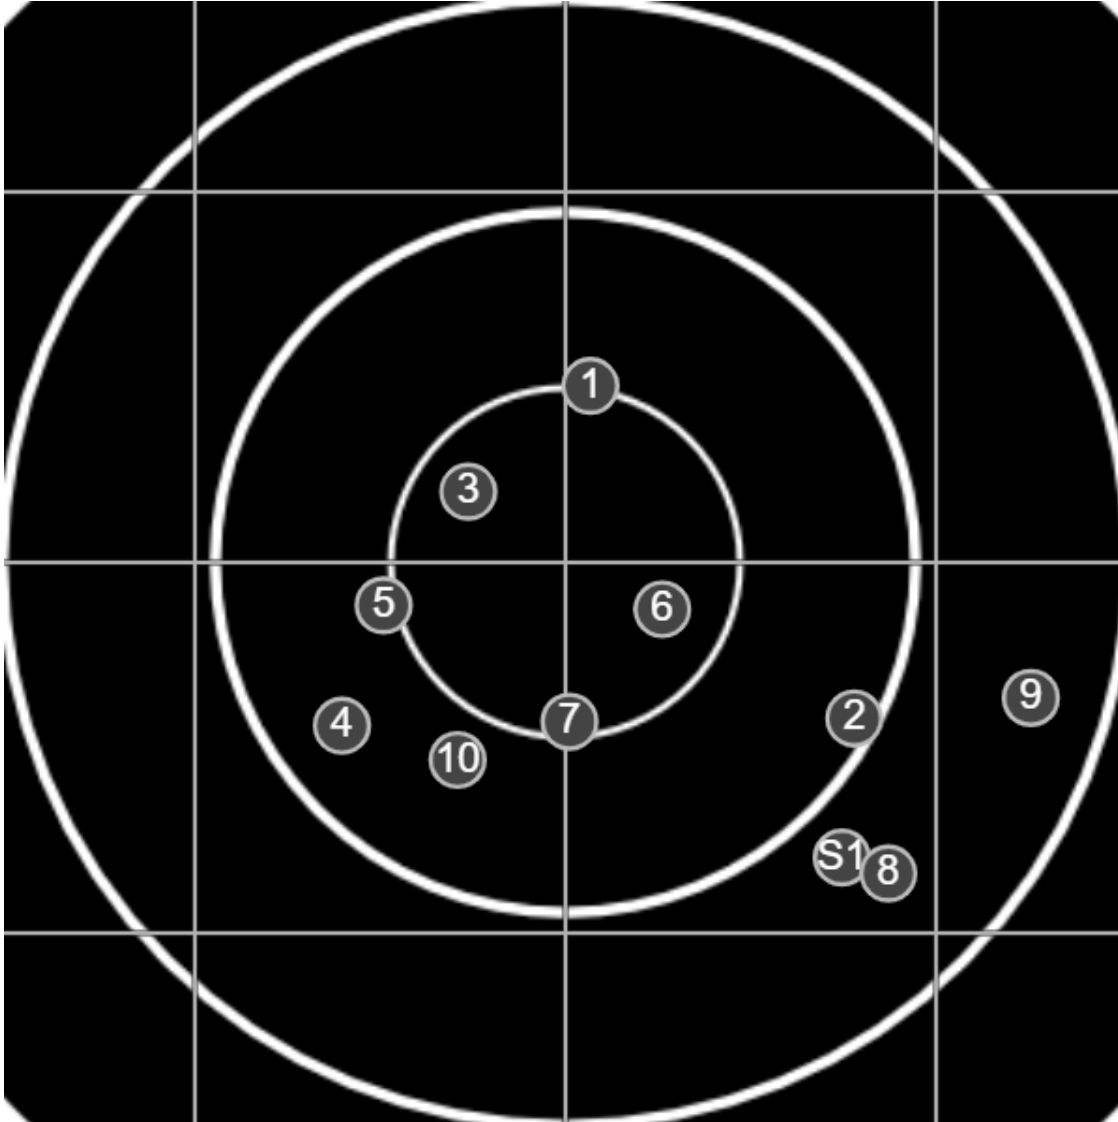

SILVER MOUNTAIN TARGETS
Made in Canada

true
Sat Dec 19 2020
16:01:31

BRC Club Shoot
Captains Trophy
900yards

BRC T4 [-67]
AU-LR

Group: 494.2 mm
(493.8w x 349.5h)

(Iron)
Shooter
Graeme Bright [m01]

48.4

FINAL
v: 1552, sd: 11.8