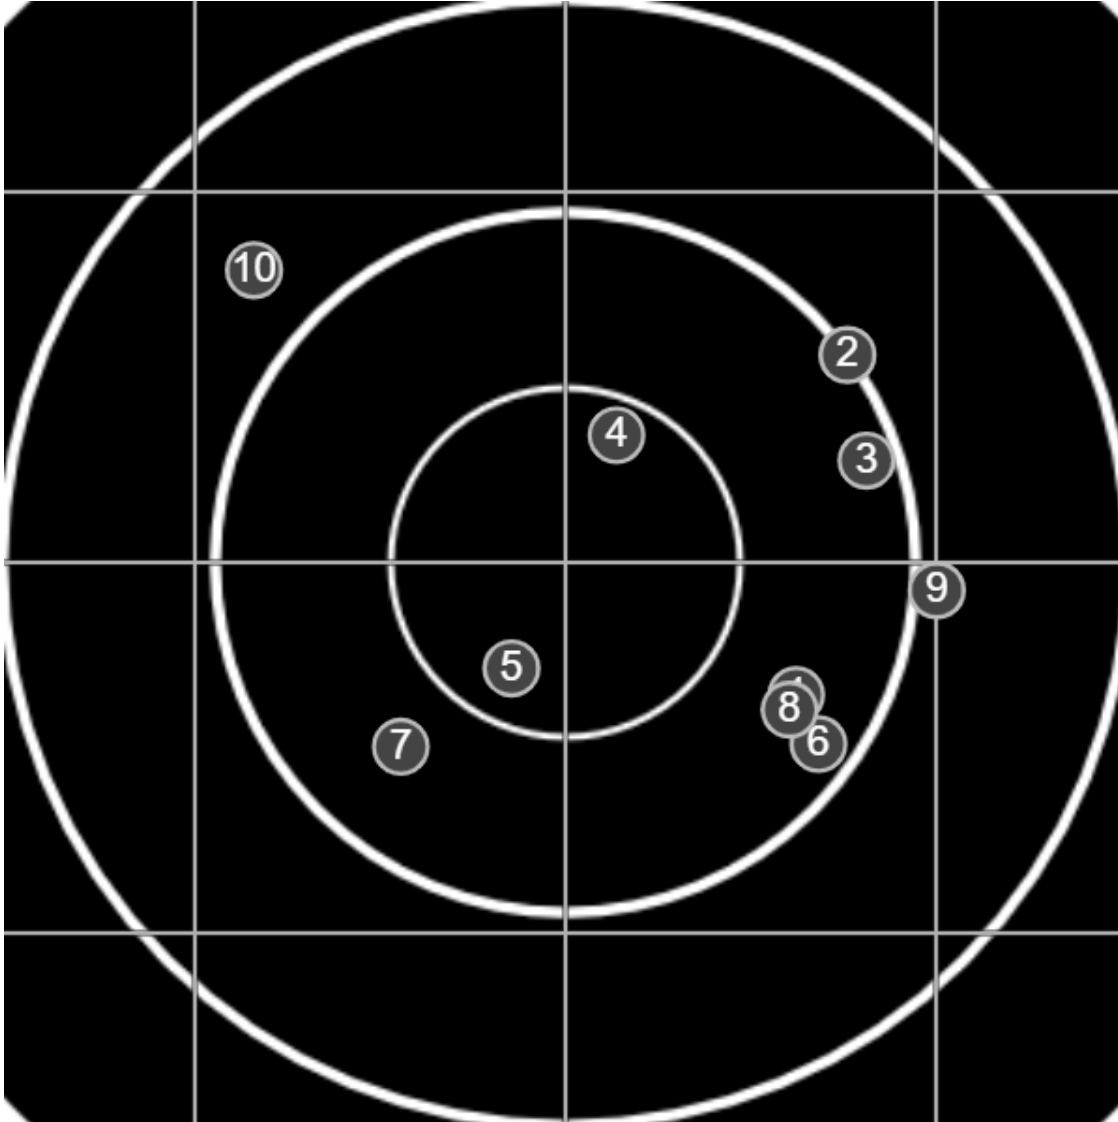

**SILVER
MOUNTAIN
TARGETS**
Made in Canada

true
Sat Dec 19 2020
15:03:21

BRC Club Shoot
Captains Trophy
900yards

BRC T4 [-67]
AU-LR

Group: 540.5 mm
(489.4w x 341.6h)

(Iron)
Shooter
Graeme Bright [m01]

48.2

FINAL
v: 1552, sd: 10.8

#	fps	score
10	1568	4
9	1548	4
8	1568	5
7	1562	5
6	1545	5
5	1557	V
4	1549	V
3	1546	5
2	1539	5
1	1535	5