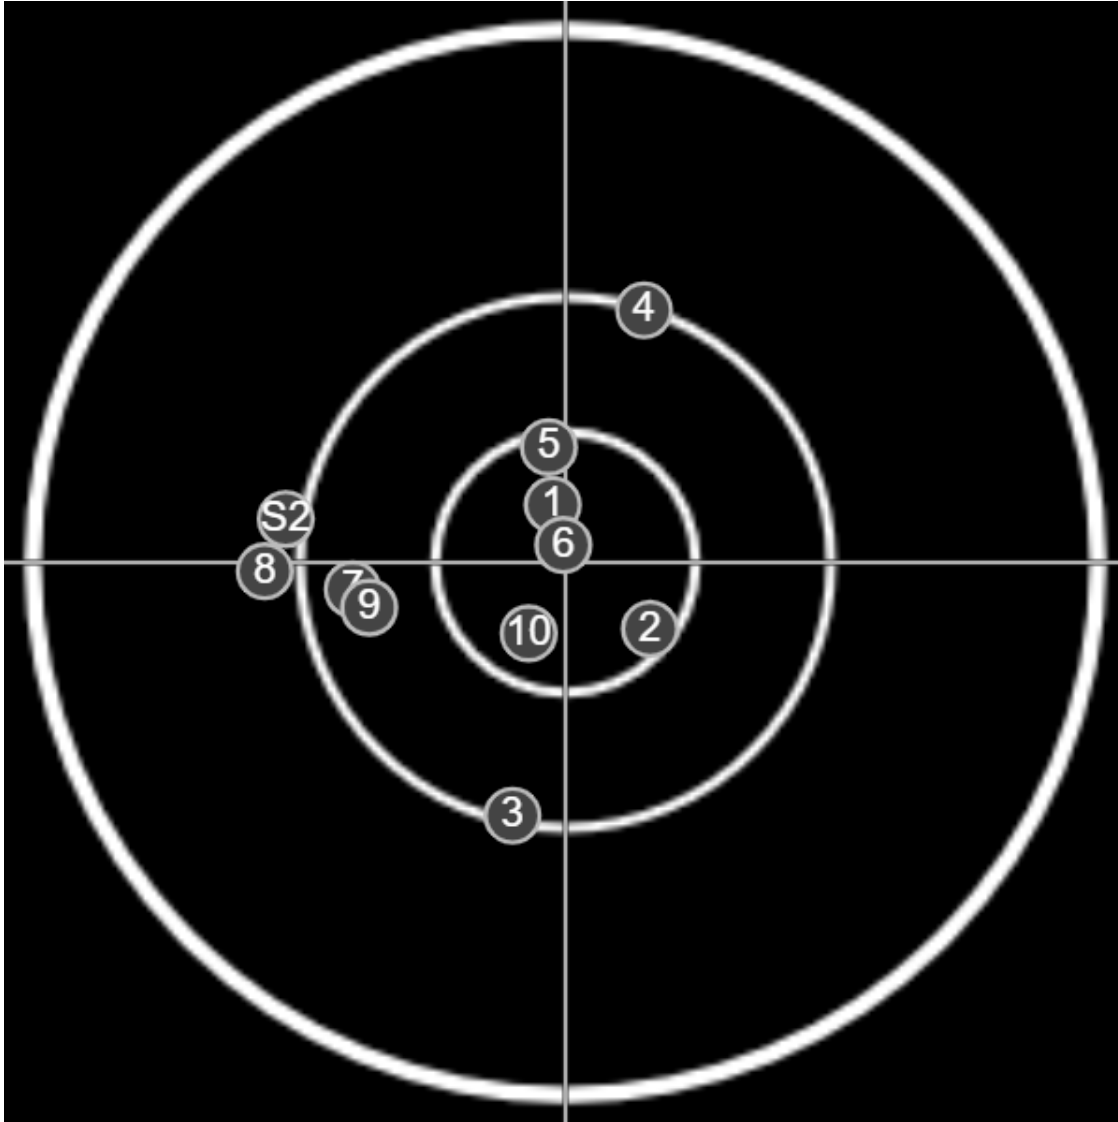

**SILVER MOUNTAIN TARGETS**  
Made in Canada

true  
Sat Dec 19 2020  
13:20:04

**BRC Club Shoot**  
Captains Trophy  
900yards

**BRC T4 [-67]**  
AU-LR

Group: 246.1 mm  
(181.6w x 238.2h)

(F)  
**Shooter**  
Graham Willis [m08]

**59.5**

**FINAL**  
v: 1609, sd: 10.5

#	fps	score
10	1630	X
9	1598	6
8	1603	5
7	1602	6
6	1616	X
5	1616	X
4	1615	6
3	1596	6
2	1599	X
1	1617	X
S2	1620	(5)
S1	1542	(1)

**SILVER MOUNTAIN TARGETS**  
Made in Canada

true  
Sat Dec 19 2020  
14:31:14

**BRC Club Shoot**  
Captains Trophy  
900yards

**BRC T4 [-67]**  
AU-LR

Group: 406.3 mm  
(400.1w x 148.2h)

(F)

**Shooter**  
Graham Willis [m08]

**56.3**

**FINAL**  
v: 1615, sd: 9.4