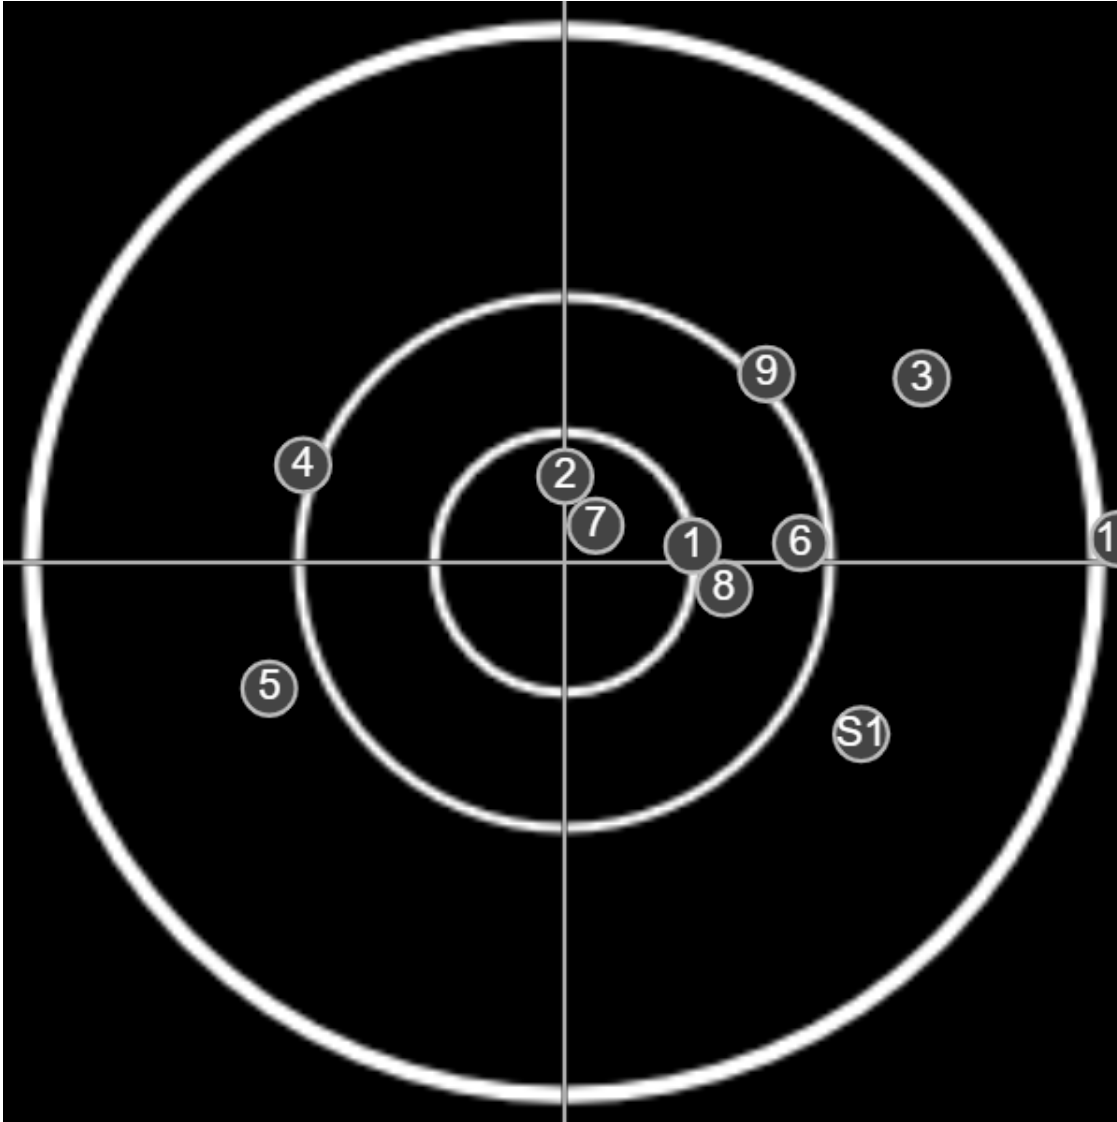

**59.5**

**FINAL**  
v: 1609, sd: 10.5

#	fps	score
10	1630	X
9	1598	6
8	1603	5
7	1602	6
6	1616	X
5	1616	X
4	1615	6
3	1596	6
2	1599	X
1	1617	X
S2	1620	(5)
S1	1542	(1)

**SILVER MOUNTAIN TARGETS**  
Made in Canada

true  
Sat Dec 19 2020  
14:31:14

**BRC Club Shoot**  
Captains Trophy  
900yards

**BRC T4 [-67]**  
AU-LR

Group: 406.3 mm  
(400.1w x 148.2h)

(F)

**Shooter**  
Graham Willis [m08]

**56.3**

**FINAL**  
v: 1615, sd: 9.4