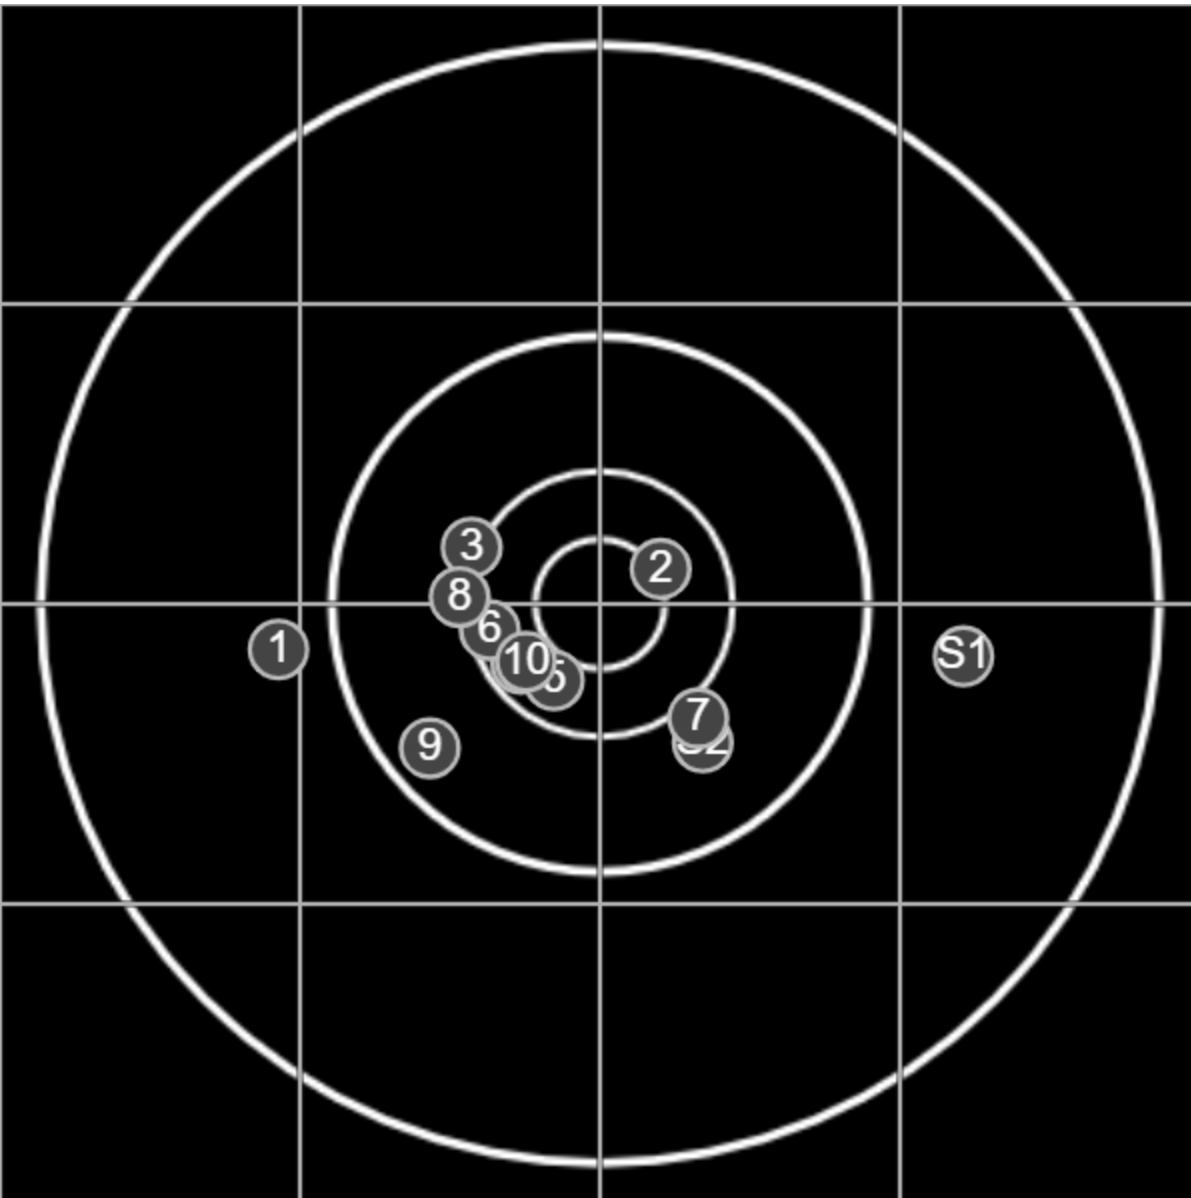

**SILVER
MOUNTAIN
TARGETS**
Made in Canada

true
Sat Feb 08 2020
14:06:30

BRC Club Shoot
Gilmour Cup
600yards

BRC T4 [-55]
AU-600y

Group: 226.3 mm
(223.4w x 106.8h)

(F)Ben Wright[9]

56.1

FINAL

v: 1950, sd: 27.4

#	fps	score
10	2023	6
9	1971	5
8	1945	6
7	1948	5
6	1936	6
5	1920	6
4	1931	6
3	1938	6
2	1948	X
1	1939	4
S2	1955	(5)
S1	1939	(4)

**SILVER
MOUNTAIN
TARGETS**
Made in Canada

true
Sat Feb 08 2020
15:00:04