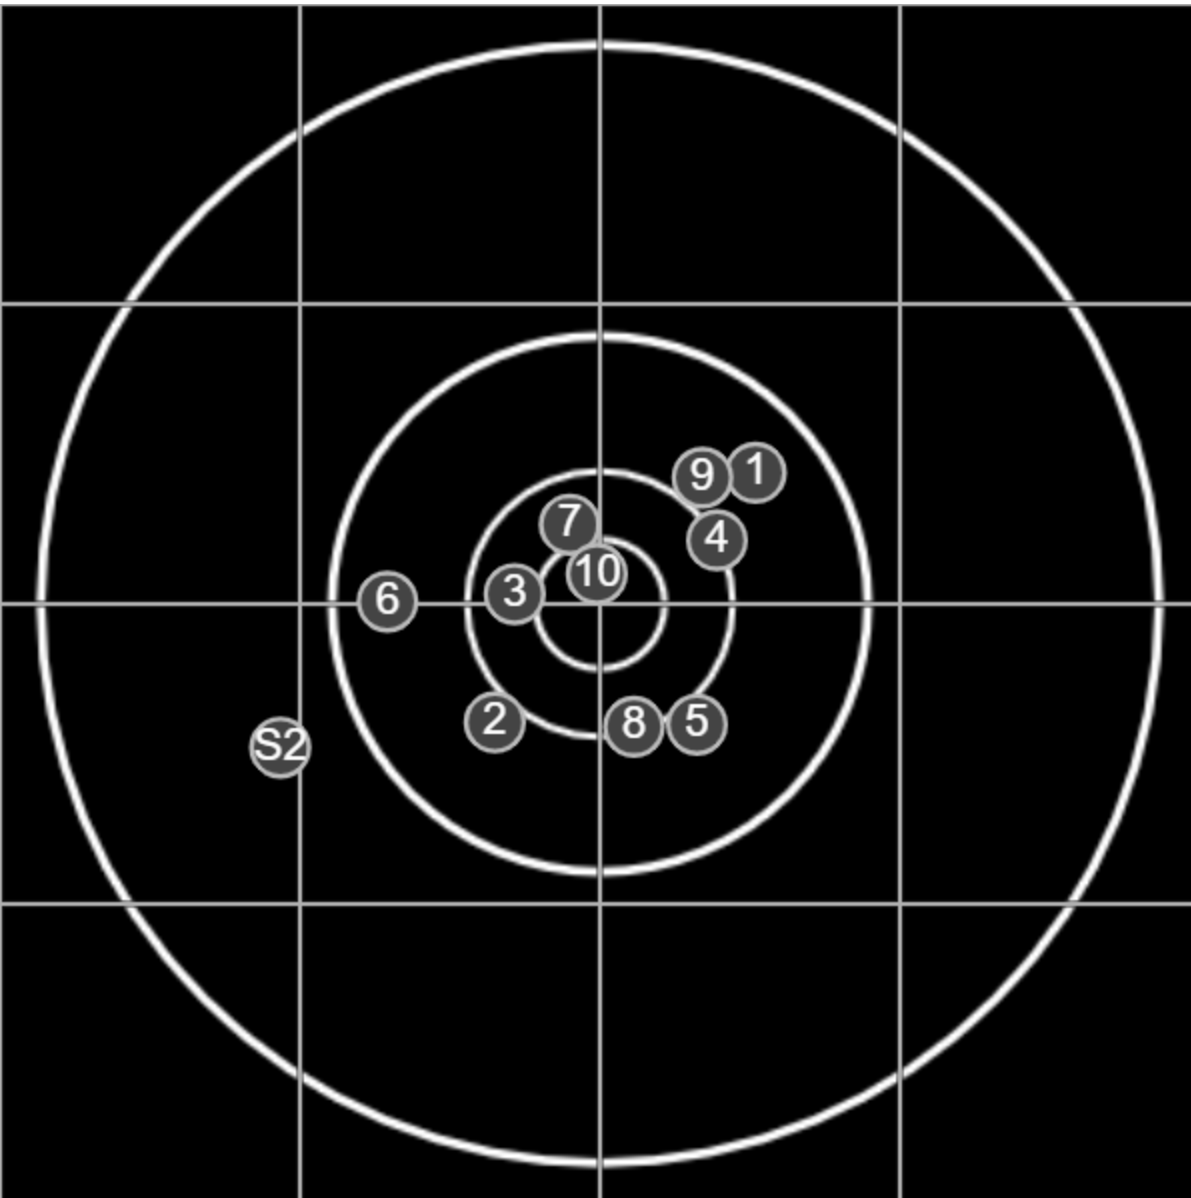

**SILVER
MOUNTAIN
TARGETS**
Made in Canada

true
Sat Feb 08 2020
14:06:30

BRC Club Shoot
Gilmour Cup
600yards

BRC T4 [-55]
AU-600y

Group: 226.3 mm
(223.4w x 106.8h)

(F)Ben Wright[9]

56.1

FINAL

BRC Club Shoot
Gilmour Cup
600yards

BRC T4 [-55]
AU-600y

Group: 207.6 mm
(195.9w x 135.2h)

(F)Ben Wright[9]

55.1

FINAL

v: 1944, sd: 13.6

#	fps	score
10	1941	X
9	1938	5
8	1928	6
7	1949	6
6	1966	5
5	1927	5
4	1958	6
3	1926	6
2	1947	5
1	1960	5
S2	1924	(4)
S1	1935	(3)