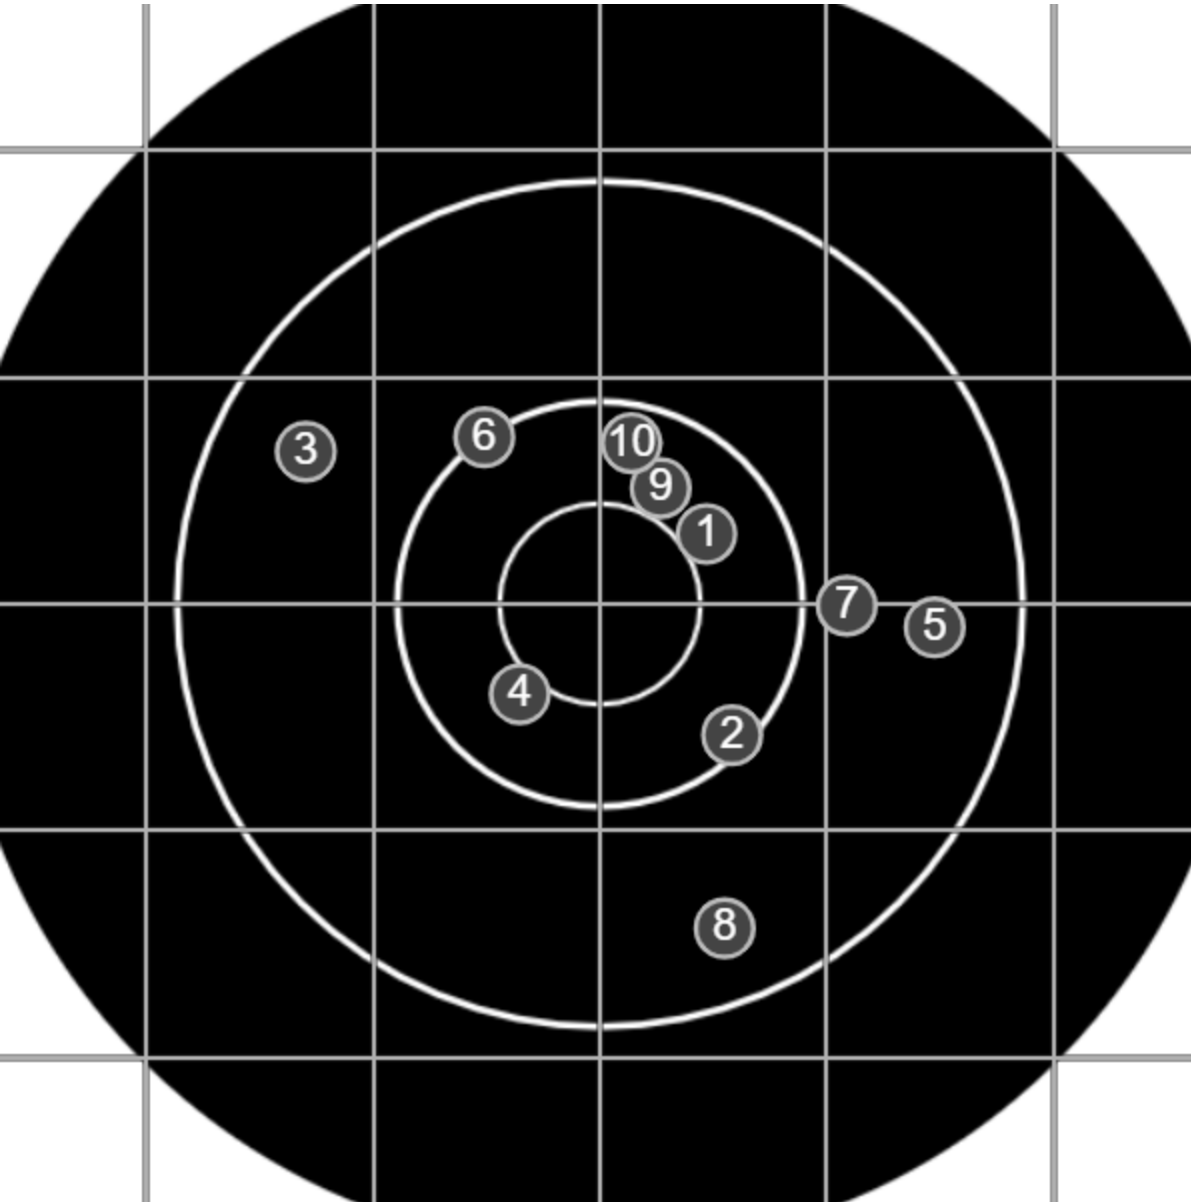

**SILVER
MOUNTAIN
TARGETS**
Made in Canada

true
Sat Feb 08 2020
14:03:11

BRC Club Shoot
Gilmour Cup
600yards

BRC T5 [-54]
AU-600y

Group: 323.1 mm
(323.1w x 171.9h)

(Iron)Gordon
Shepherd[2]

49.3

FINAL
v: 1902, sd: 26.7

BRC T5 [-54]
AU-600y

Group: 459.6 mm
(442.6w x 345.6h)

(Iron)Gordon
Shepherd[2]

46.0

FINAL

v: 1899, sd: 18.3

#	fps	score
10	1897	5
9	1884	5
8	1879	4
7	1914	4
6	1925	5
5	1924	4
4	1867	5
3	1894	4
2	1911	5
1	1896	5