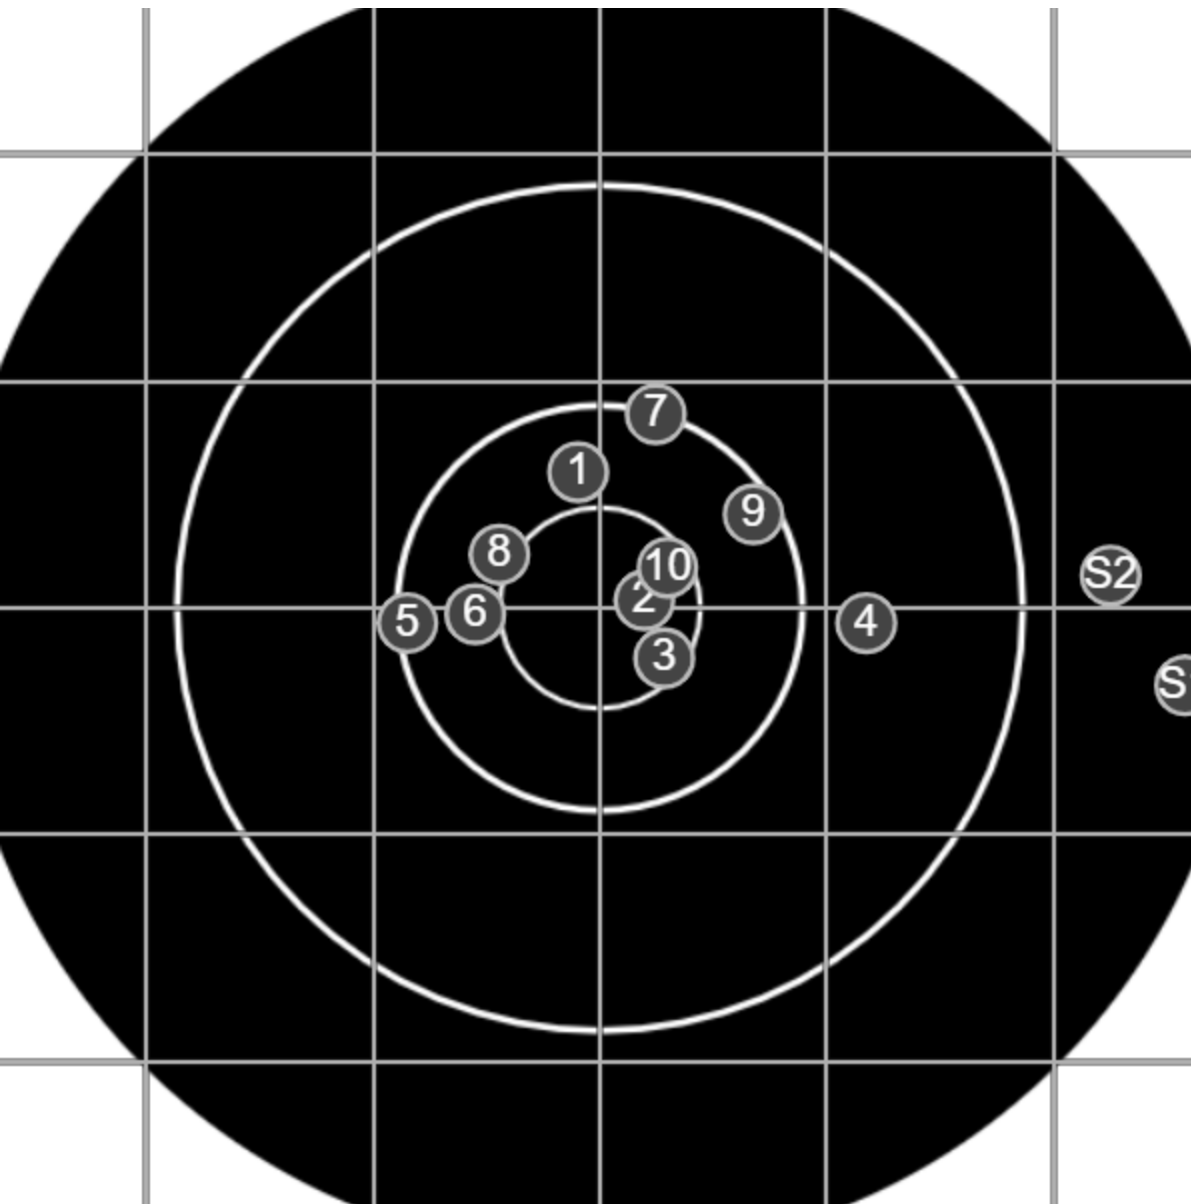

**SILVER
MOUNTAIN
TARGETS**
Made in Canada

true
Sat Feb 08 2020
14:03:11

BRC Club Shoot
Gilmour Cup
600yards

BRC T5 [-54]
AU-600y

Group: 323.1 mm
(323.1w x 171.9h)

(Iron)Gordon
Shepherd[2]

49.3

FINAL
v: 1902, sd: 26.7

#	fps	score
10	1923	V
9	1911	5
8	1894	5
7	1875	5
6	1859	5
5	1892	5
4	1887	4
3	1956	V
2	1893	V
1	1927	5
S2	2046	(3)
S1	1884	(3)

**SILVER
MOUNTAIN
TARGETS**
Made in Canada

true
Sat Feb 08 2020
15:06:59

BRC Club Shoot
Gilmour Cup
600yards

BRC T5 [-54]
AU-600y

Group: 459.6 mm
(442.6w x 345.6h)

(Iron)Gordon
Shepherd[2]

46.0

FINAL

v: 1899, sd: 18.3

#	fps	score
10	1897	5
9	1884	5
8	1879	4
7	1914	4
6	1925	5
5	1924	4
4	1867	5
3	1894	4
2	1911	5
1	1896	5