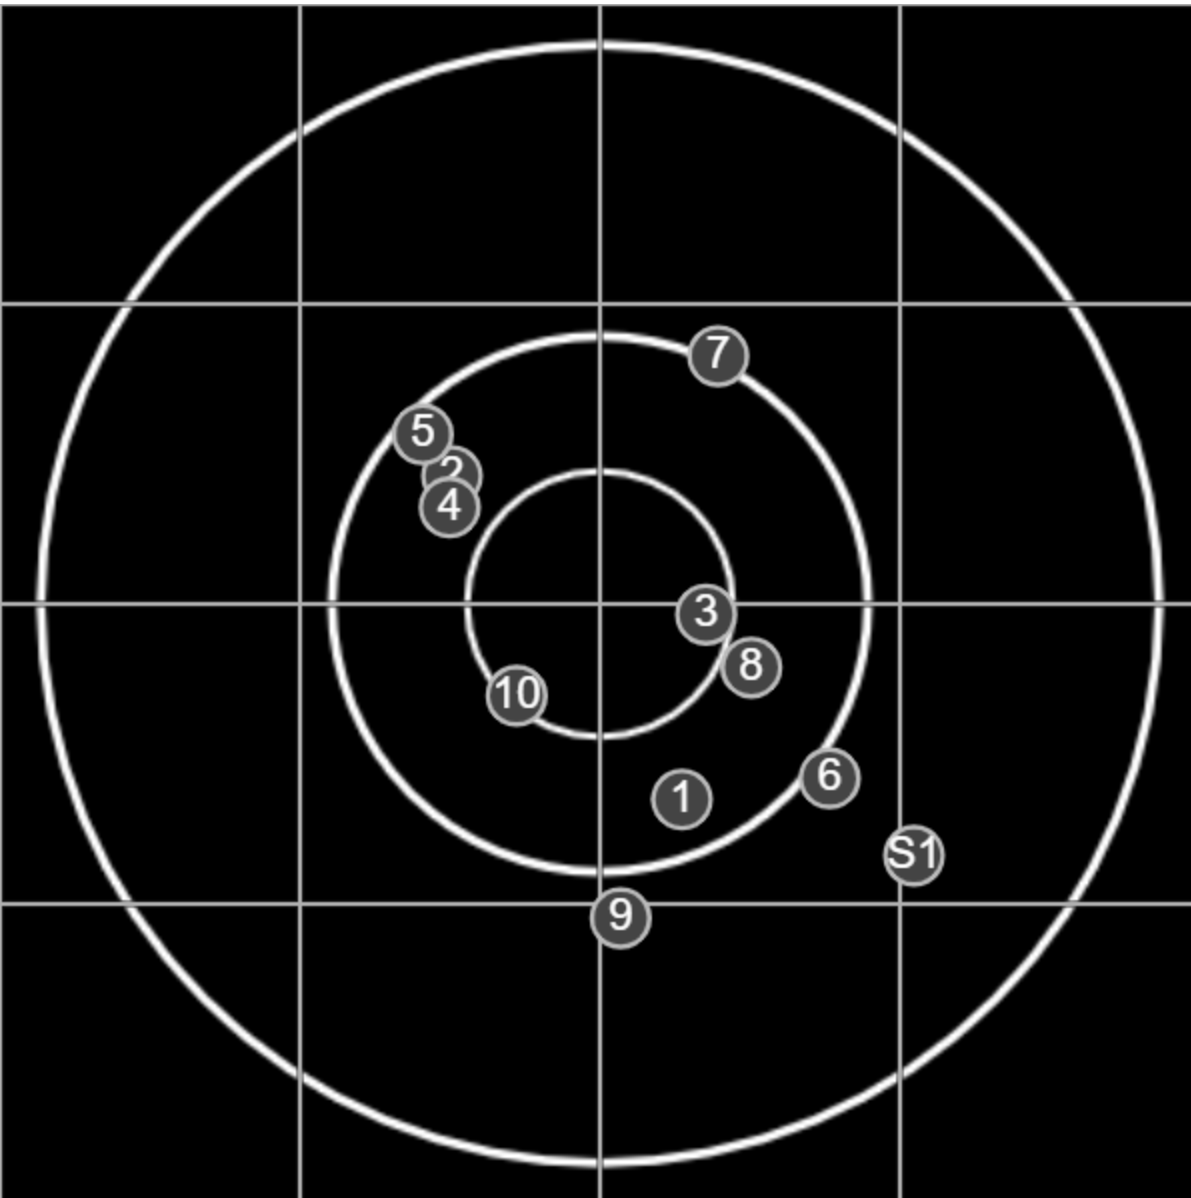

**SILVER
MOUNTAIN
TARGETS**
Made in Canada

true
Sat Feb 08 2020
13:48:22

BRC Club Shoot
Gilmour Cup
600yards

BRC T4 [-55]
AU-600y

Group: 303.6 mm
(216.6w x 299.2h)

(Iron)Graeme
Bright[1]

48.2

FINAL

v: 1939, sd: 36.6

#	fps	score
10	1893	V
9	1965	4
8	1939	5
7	1913	5
6	2024	4
5	1916	5
4	1909	5
3	1934	V
2	1973	5
1	1927	5
S1	1896	(4)

**SILVER
MOUNTAIN
TARGETS**
Made in Canada

true
Sat Feb 08 2020
14:22:26

BRC Club Shoot
Gilmour Cup
600yards

BRC T4 [-55]
AU-600y

Group: 353.0 mm
(351.0w x 295.9h)

(Iron)Graeme
Bright[1]

47.3

FINAL

v: 1925, sd: 21.6

#	fps	score
10	1933	5
9	1972	4
8	1921	4
7	1918	V
6	1911	5
5	1951	V
4	1904	4
3	1897	V
2	1911	5
1	1931	5