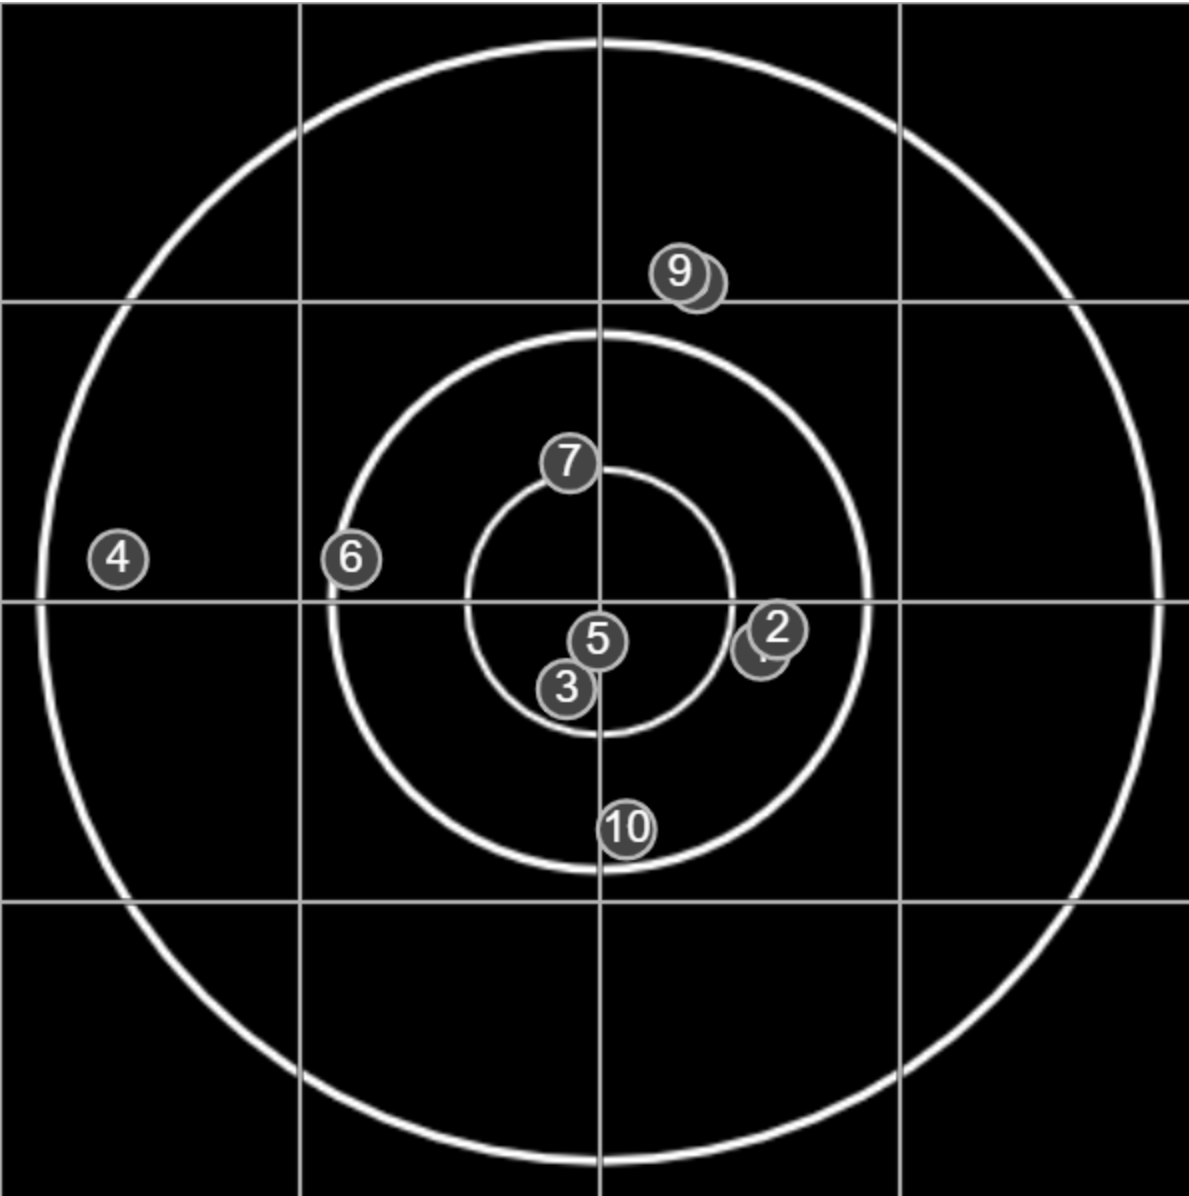

**SILVER
MOUNTAIN
TARGETS**
Made in Canada

true
Sat Feb 08 2020
13:48:22

BRC Club Shoot
Gilmour Cup
600yards

BRC T4 [-55]
AU-600y

Group: 303.6 mm
(216.6w x 299.2h)

(Iron)Graeme
Bright[1]

48.2

FINAL

BRC Club Shoot
Gilmour Cup
600yards

BRC T4 [-55]
AU-600y

Group: 353.0 mm
(351.0w x 295.9h)

(Iron)Graeme
Bright[1]

47.3

FINAL

v: 1925, sd: 21.6

#	fps	score
10	1933	5
9	1972	4
8	1921	4
7	1918	V
6	1911	5
5	1951	V
4	1904	4
3	1897	V
2	1911	5
1	1931	5