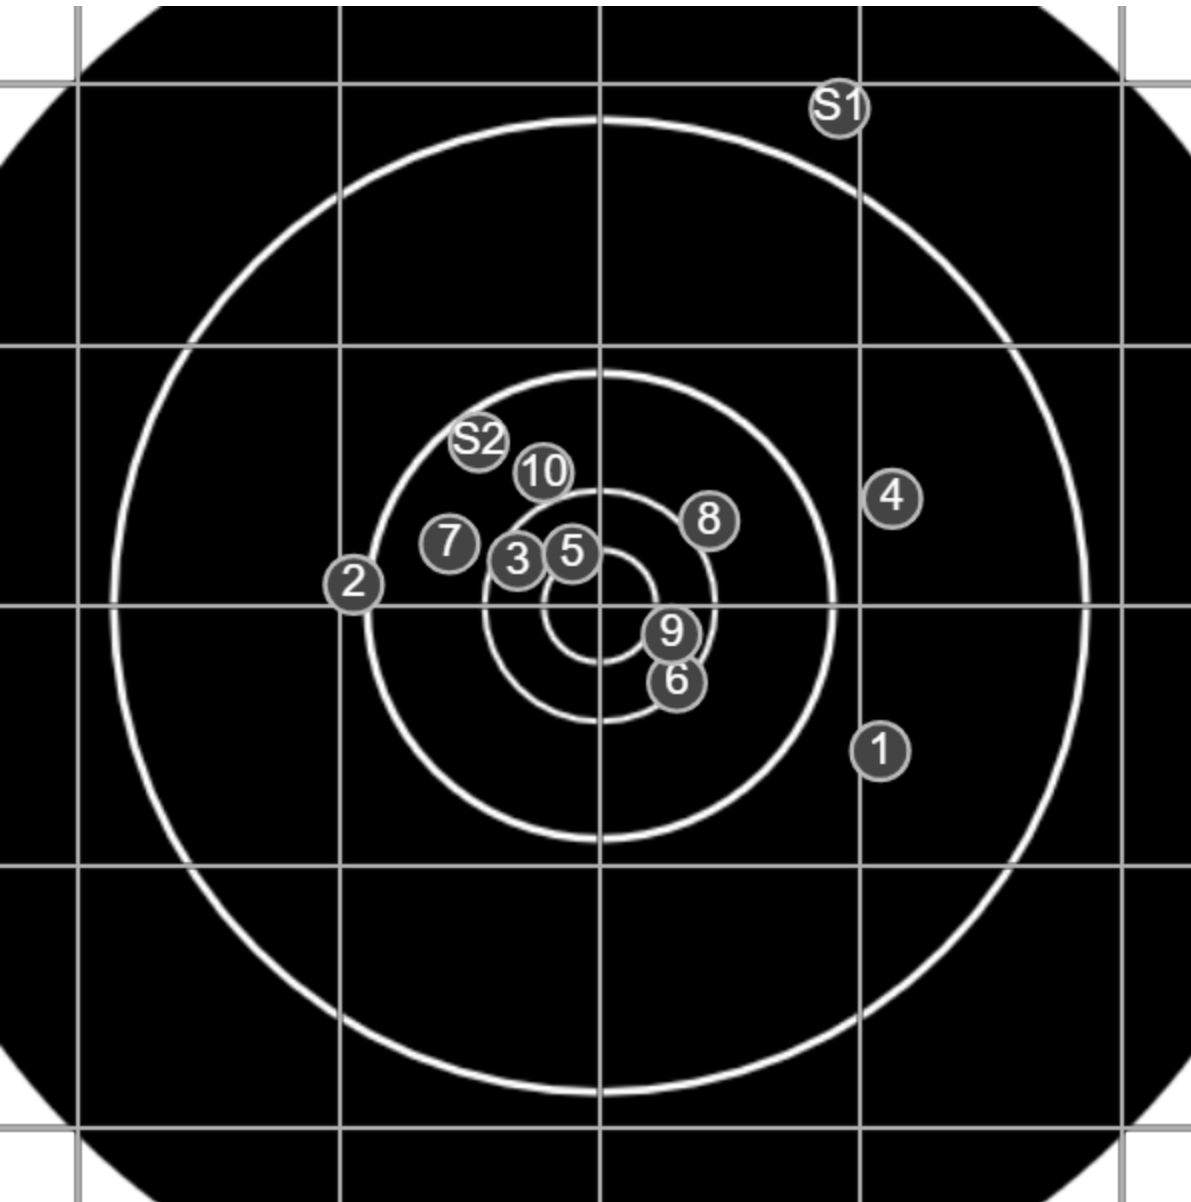

**SILVER
MOUNTAIN
TARGETS**
Made in Canada

true
Sat Feb 08 2020
13:58:47

BRC Club Shoot
Gilmour Cup
600yards

BRC T4 [-55]
AU-600y

Group: 338.0 mm
(329.6w x 170.3h)

(F)Jeff Eppleston[7]

51.1

FINAL
v: 1860, sd: 16.4

**SILVER
MOUNTAIN
TARGETS**
Made in Canada

Sat Feb 08 2020
14:54:16

BRC Club Shoot
Gilmour Cup
600yards

BRC T4 [-55]
AU-600y

Group: 312.3 mm
(260.8w x 222.5h)

(F)Jeff Eppleston[7]

29.0

6 / 10 shots
v: 1852, sd: 15.8