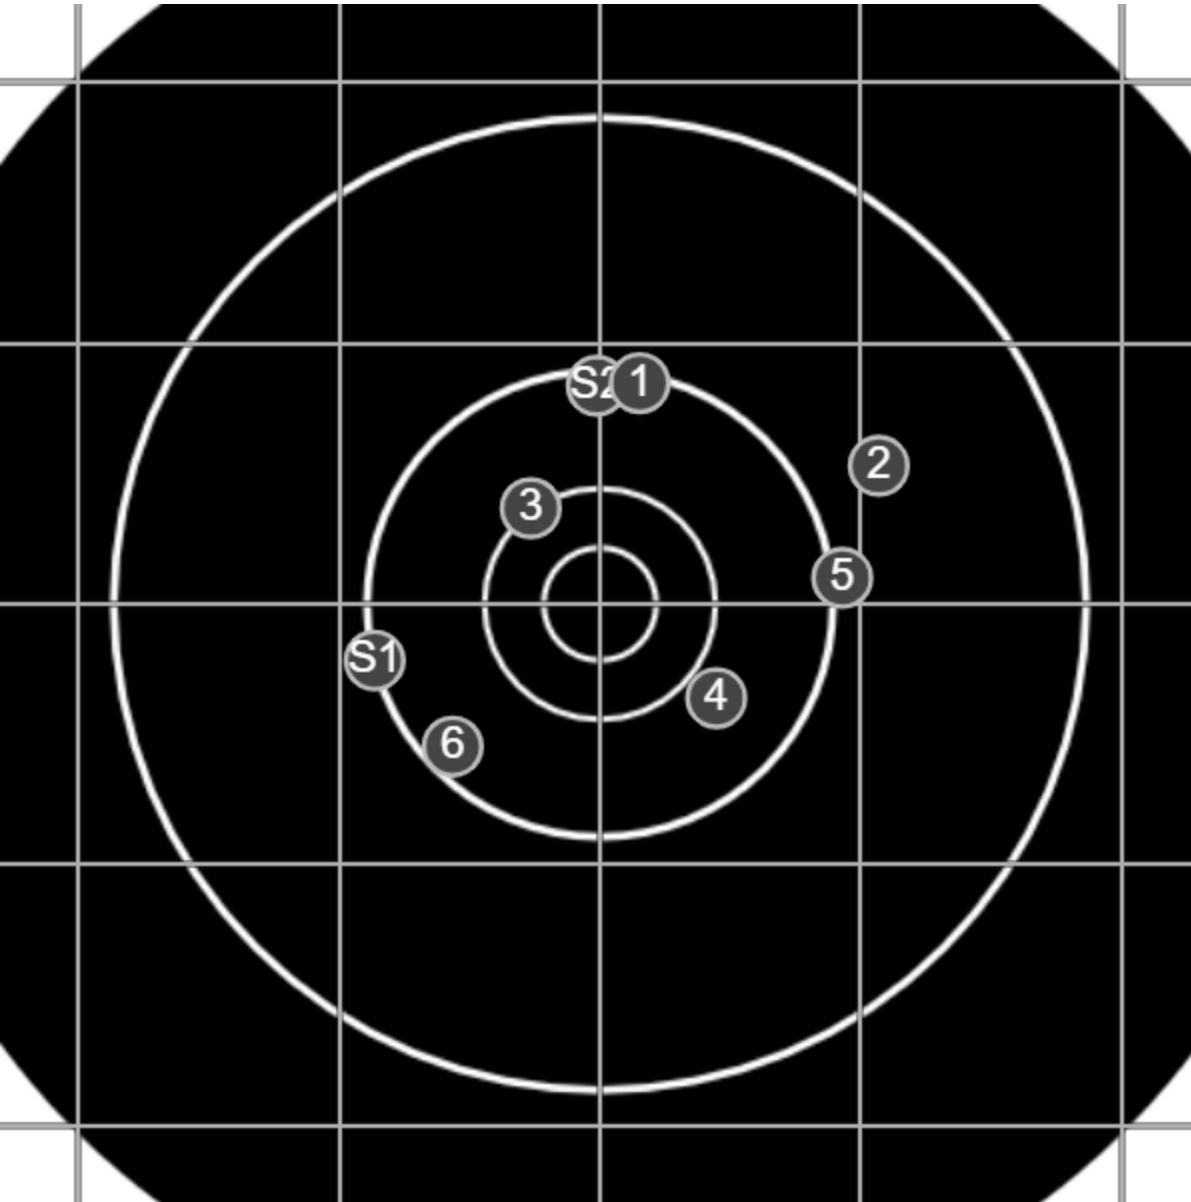

**SILVER
MOUNTAIN
TARGETS**
Made in Canada

Sat Feb 08 2020
14:54:16

BRC Club Shoot
Gilmour Cup
600yards

BRC T4 [-55]
AU-600y

Group: 312.3 mm
(260.8w x 222.5h)

(F)Jeff Eppleston[7]

29.0

6 / 10 shots
v: 1852, sd: 15.8