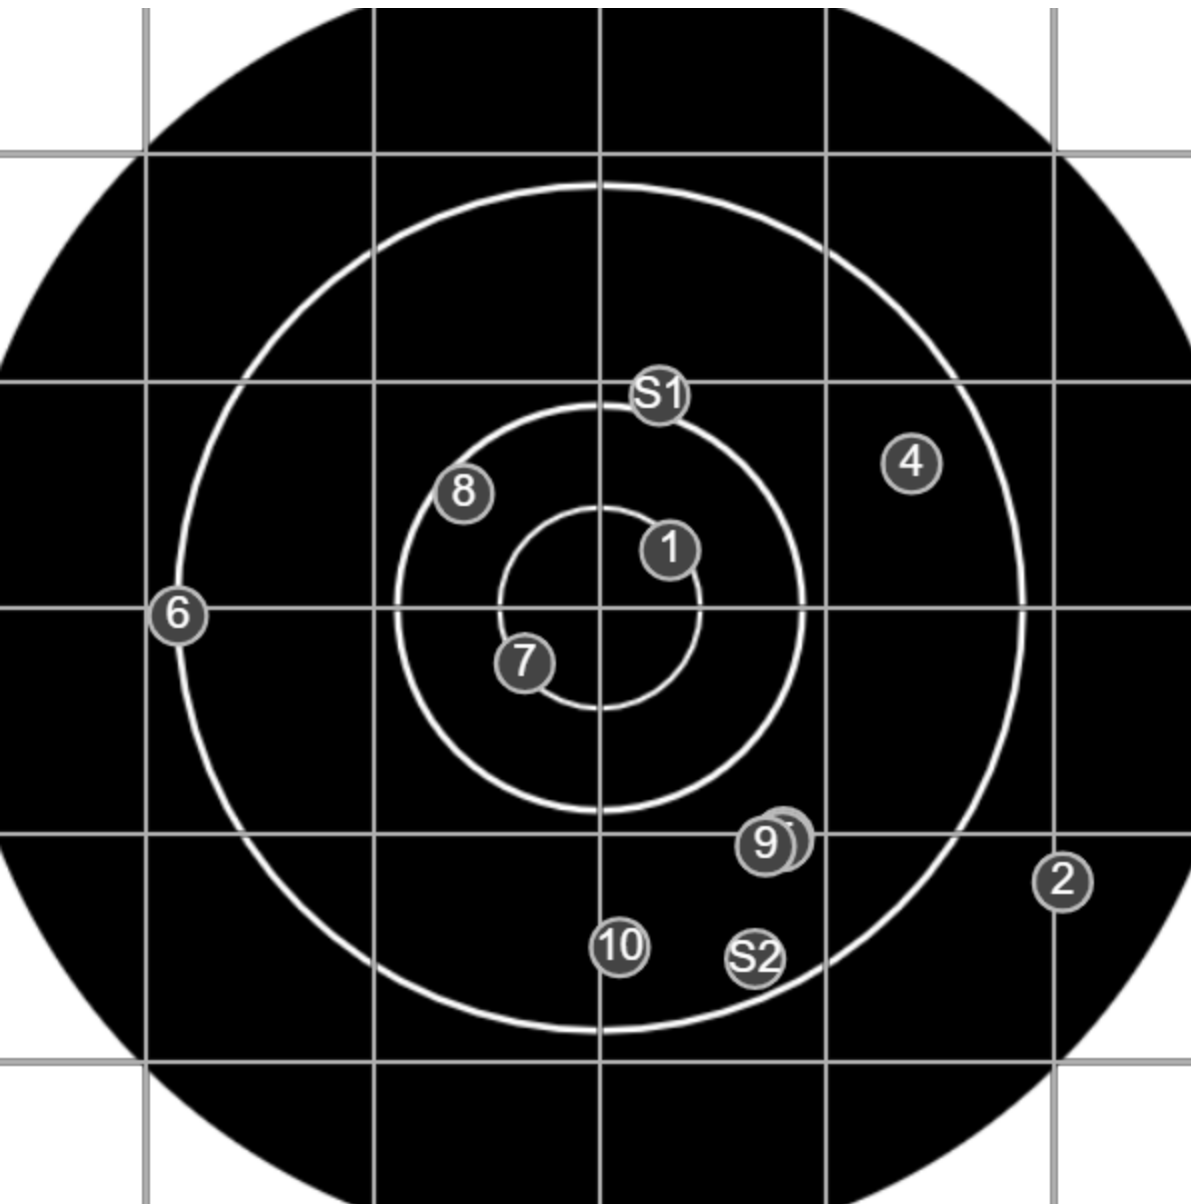

true  
Sat Feb 08 2020  
15:20:15

**BRC Club Shoot**  
Gilmour Cup  
600yards

**BRC T4 [-55]**  
AU-600y

Group: 650.4 mm  
(622.8w x 340.5h)

(Iron)Ron Gibson[5]

**42.2**

**FINAL**

v: 1983, sd: 27.4