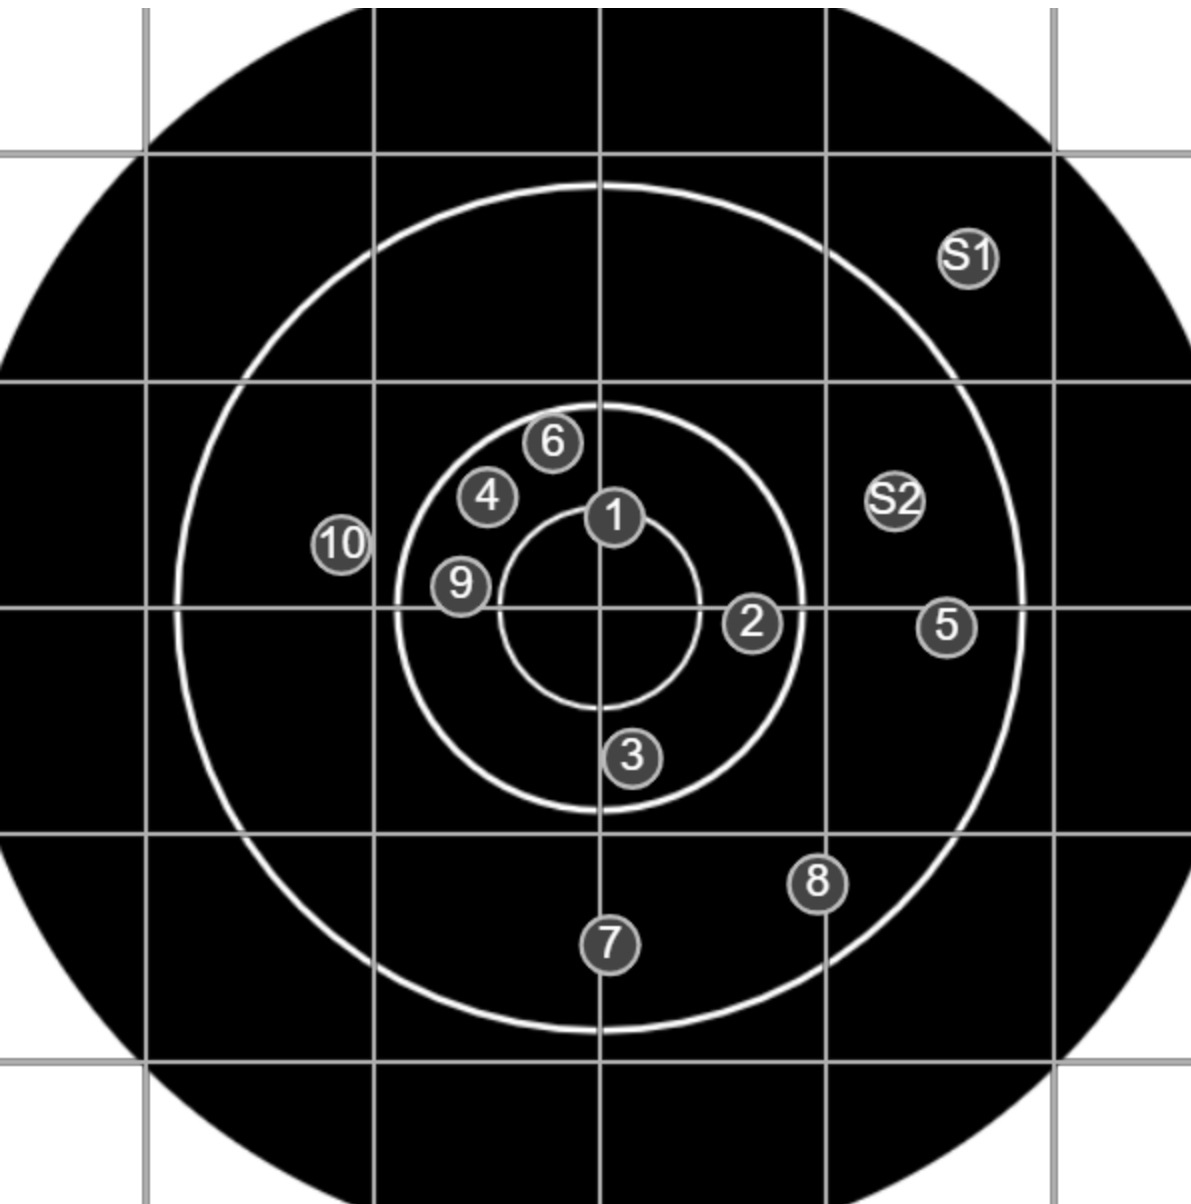

#	fps	score
10	1988	4
9	1990	5
8	1972	4
7	1969	4
6	1980	5
5	1984	4
4	1952	5
3	1950	5
2	1949	5
1	1985	V
S2	1962	(4)
S1	1973	(3)