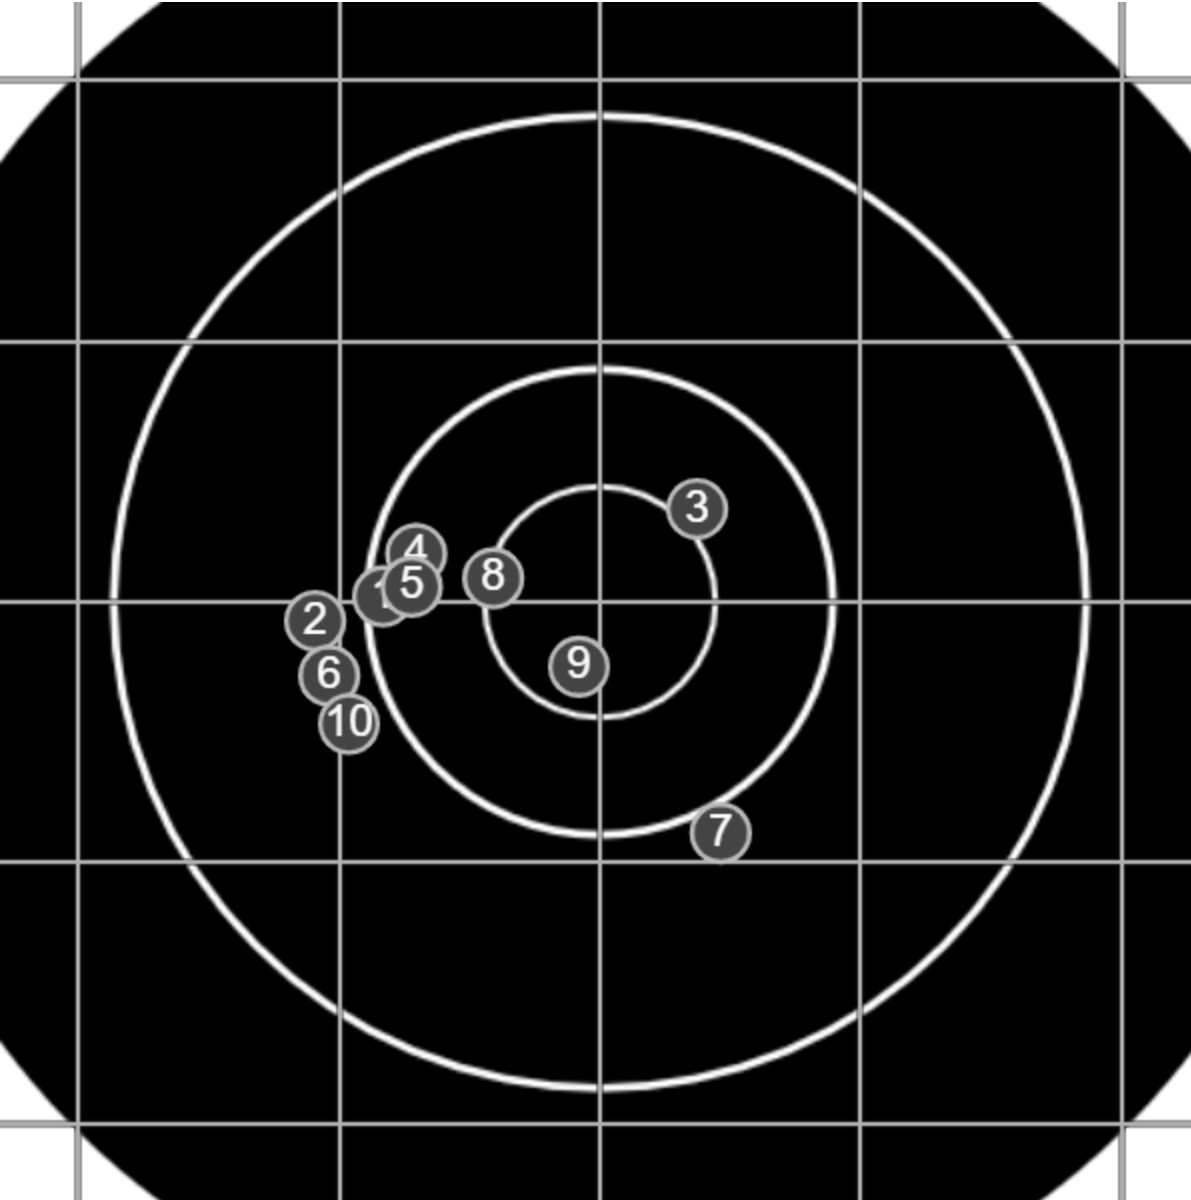

**SILVER
MOUNTAIN
TARGETS**
Made in Canada

true
Sat Feb 08 2020
13:39:37

BRC Club Shoot
Gilmour Cup
600yards

BRC T4 [-55]
AU-600y

Group: 280.2 mm
(248.3w x 198.4h)

(Iron)Steve
Williams[3]

46.2

FINAL

v: 1910, sd: 17.1

#	fps	score
10	1919	4
9	1914	V
8	1908	V
7	1901	4
6	1867	4
5	1921	5
4	1898	5
3	1916	5
2	1930	4
1	1925	5
S1	1913	(3)

**SILVER
MOUNTAIN
TARGETS**
Made in Canada

true
Sat Feb 08 2020
14:14:00

BRC Club Shoot
Gilmour Cup
600yards

BRC T4 [-55]
AU-600y

Group: 300.7 mm
(294.9w x 284.8h)

(Iron)Steve
Williams[3]

48.4

FINAL

v: 1911, sd: 11.5

#	fps	score
10	1928	4
9	1913	V
8	1920	5
7	1903	5
6	1893	V
5	1897	4
4	1926	V
3	1907	5
2	1903	V
1	1919	5