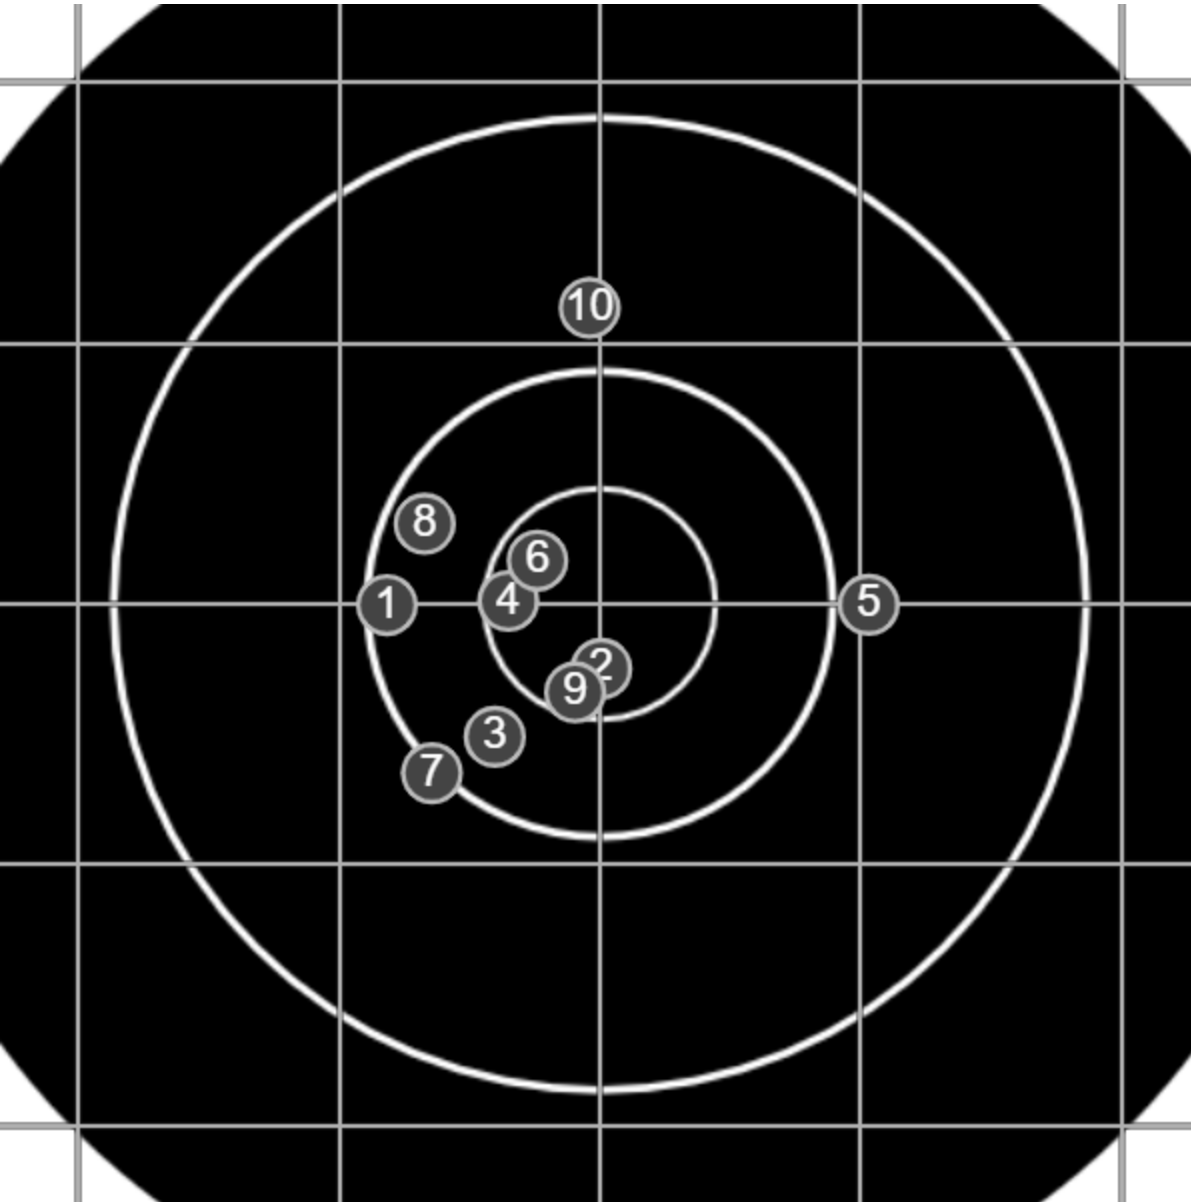

**SILVER
MOUNTAIN
TARGETS**
Made in Canada

true
Sat Feb 08 2020
13:39:37

BRC Club Shoot
Gilmour Cup
600yards

BRC T4 [-55]
AU-600y

Group: 280.2 mm
(248.3w x 198.4h)

(Iron)Steve
Williams[3]

46.2

FINAL

BRC Club Shoot
Gilmour Cup
600yards

BRC T4 [-55]
AU-600y

Group: 300.7 mm
(294.9w x 284.8h)

(Iron)Steve
Williams[3]

48.4

FINAL

v: 1911, sd: 11.5

#	fps	score
10	1928	4
9	1913	V
8	1920	5
7	1903	5
6	1893	V
5	1897	4
4	1926	V
3	1907	5
2	1903	V
1	1919	5