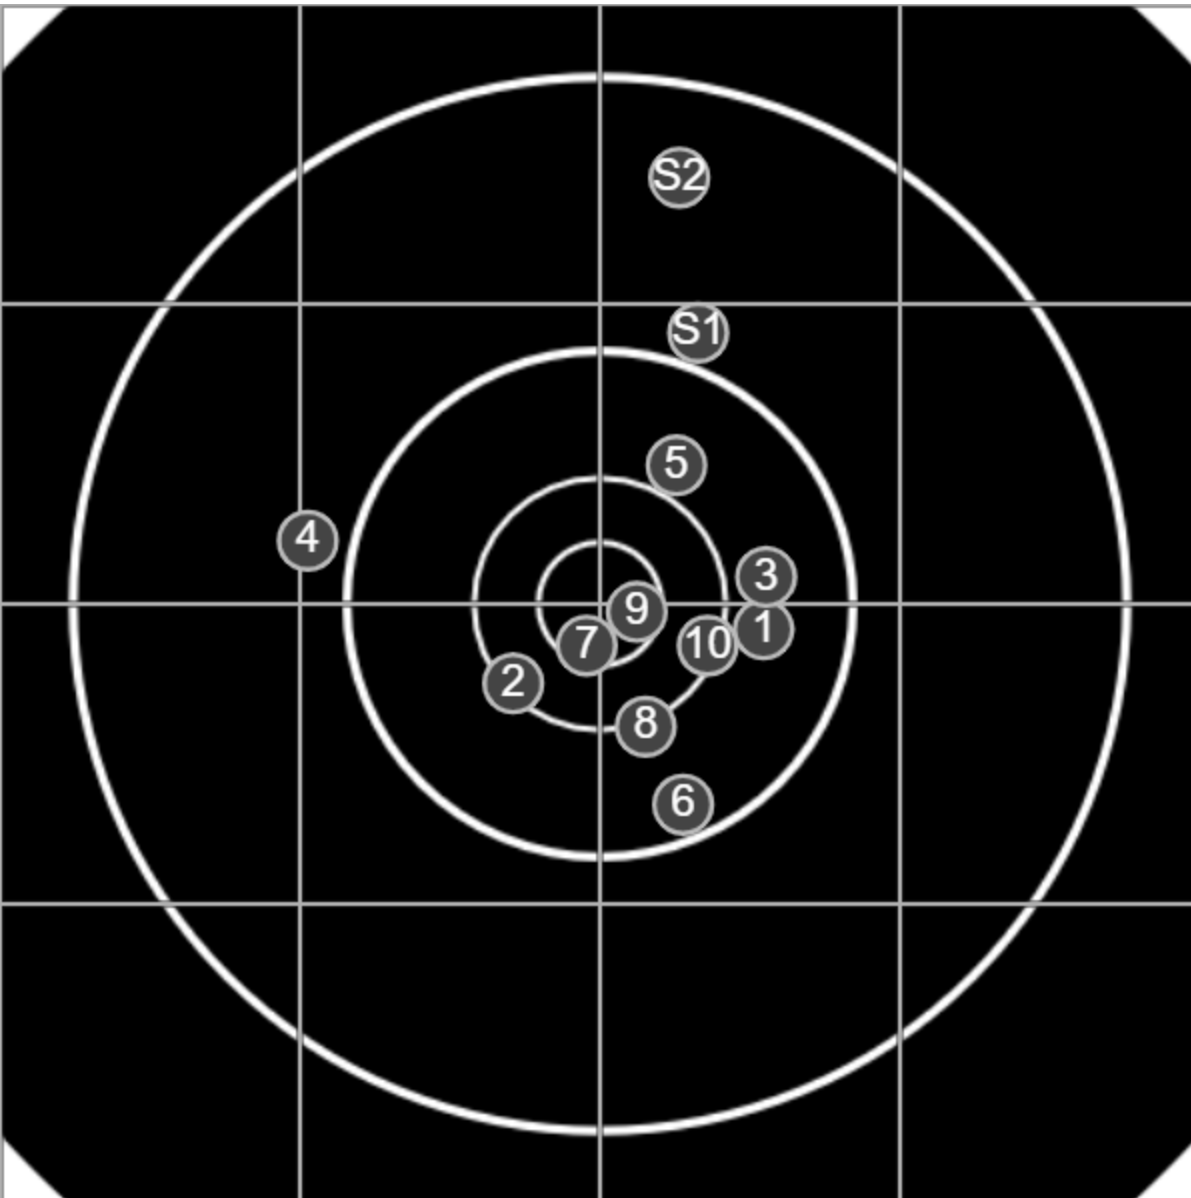

**SILVER
MOUNTAIN
TARGETS**
Made in Canada

true
Sat Feb 15 2020
13:50:01

BRC Club Shoot
J Wilde Memorial Trophy
700yards

BRC T5 [-61]
AU-700y

Group: 288.3 mm
(284.6w x 210.6h)

(F)Jeff Eppleston[7]

54.2

FINAL
v: 1875, sd: 12.7

#	fps	score
10	1855	6
9	1882	X
8	1875	6
7	1873	X
6	1873	5
5	1881	5
4	1892	4
3	1887	5
2	1851	6
1	1884	5
S2	1876	(4)
S1	1862	(4)

**SILVER
MOUNTAIN
TARGETS**
Made in Canada

true
Sat Feb 15 2020
14:34:21

BRC Club Shoot
J Wilde Memorial Trophy
700yards

BRC T5 [-61]
AU-700y

Group: 378.3 mm
(283.4w x 350.4h)

(F)Jeff Eppleston[7]

50.2

FINAL
v: 1692, sd: 16.9

#	fps	score
10	1716	4
9	1653	6
8	1690	5
7	1680	X
6	1702	5
5	1693	6
4	1688	X
3	1681	4
2	1708	4
1	1703	4
S2	1706	(4)
S1	1682	(5)