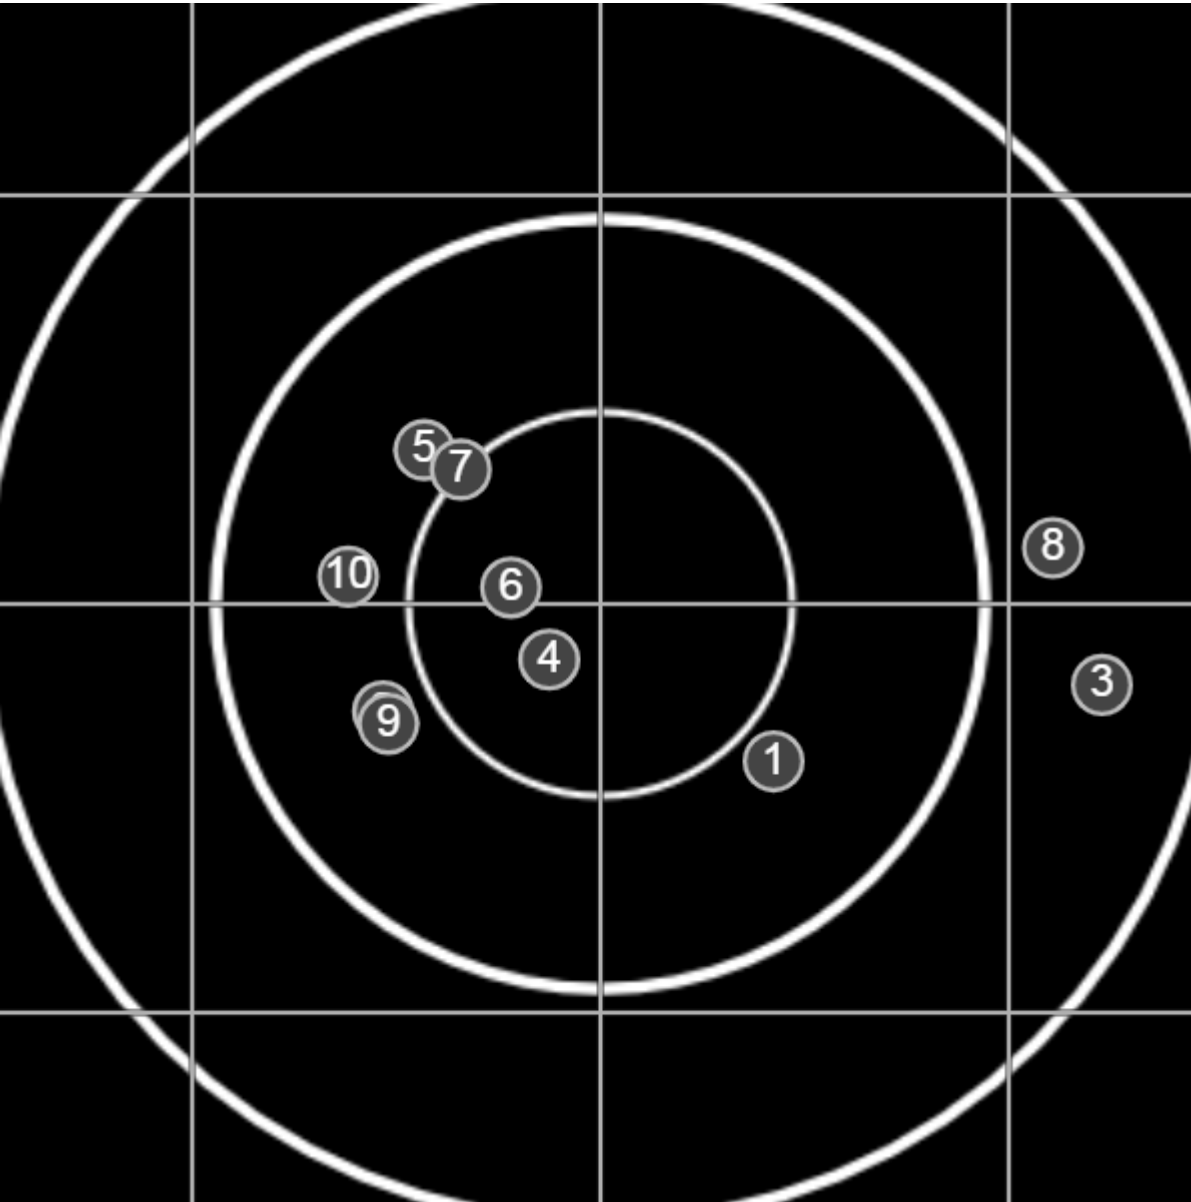

**SILVER
MOUNTAIN
TARGETS**
Made in Canada

true
Tue Jan 07 2020
10:57:28

BRC Practice/Training
Open
600yards

BRC T6 [-57]
AU-LR

Group: 496.7 mm
(491.7w x 202.9h)

(Iron)Dennis
Lavelle[4]

48.3

FINAL

v: 1822, sd: 30.4

#	fps	score
10	1844	5
9	1782	5
8	1828	4
7	1796	V
6	1848	V
5	1857	5
4	1807	V
3	1800	4
2	1783	5
1	1870	5
S2	1819	(2)
S1	1817	(3)

**SILVER
MOUNTAIN
TARGETS**
Made in Canada

true
Tue Jan 07 2020
13:08:40