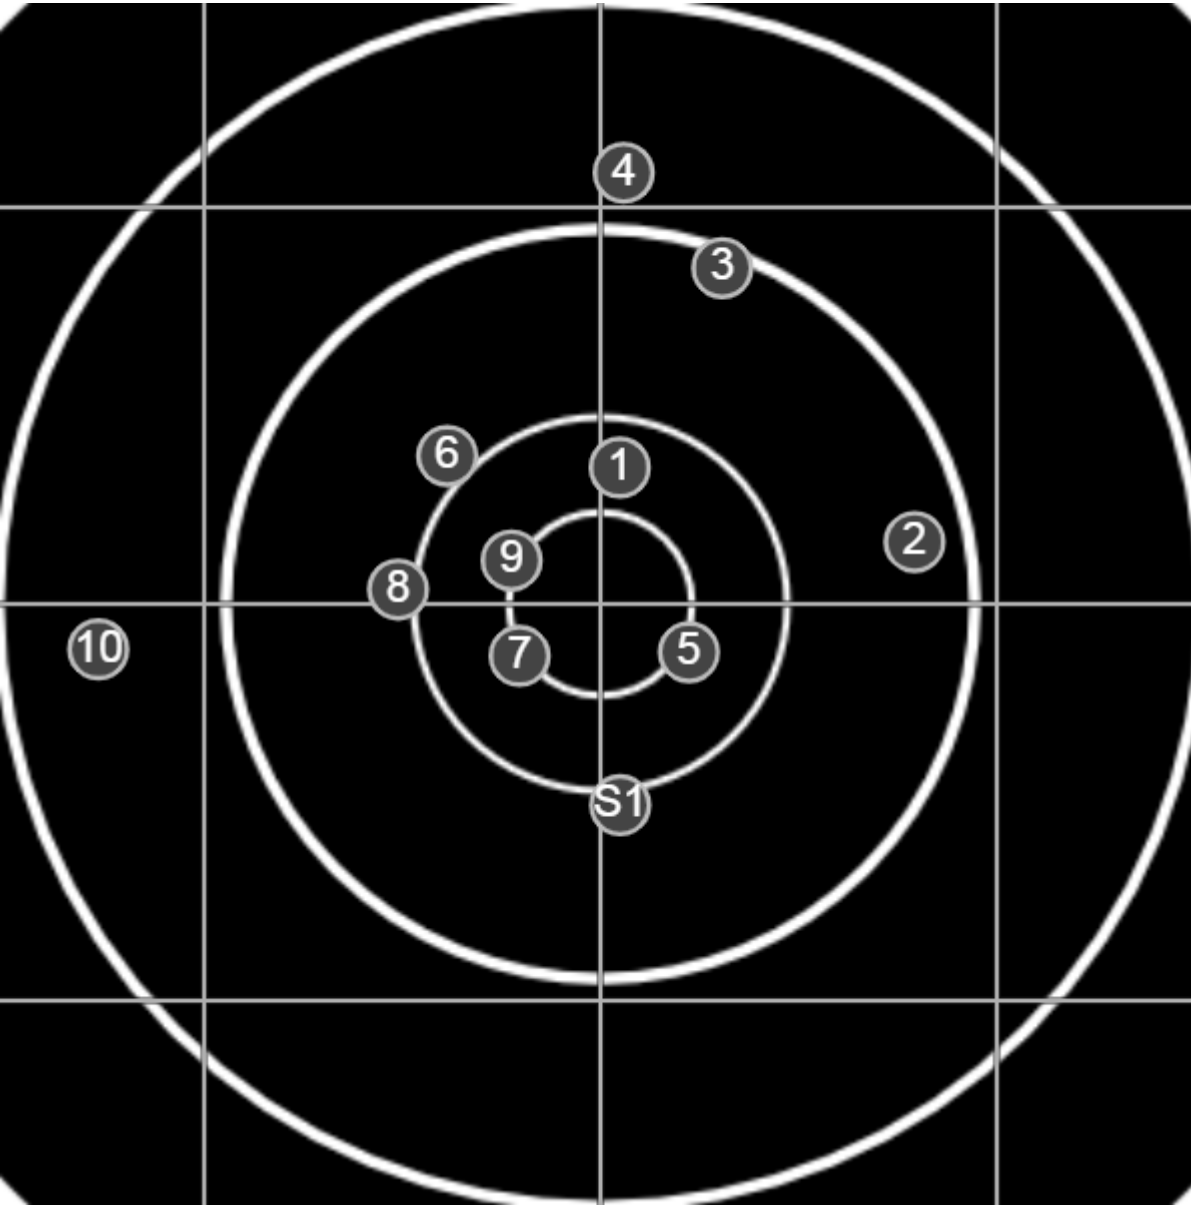

#	fps	score
10	1573	4
9	1604	X
8	1588	5
7	1599	X
6	1601	5
5	1610	X
4	1609	4
3	1598	5
2	1590	5
1	1585	6
S1	1573	(5)