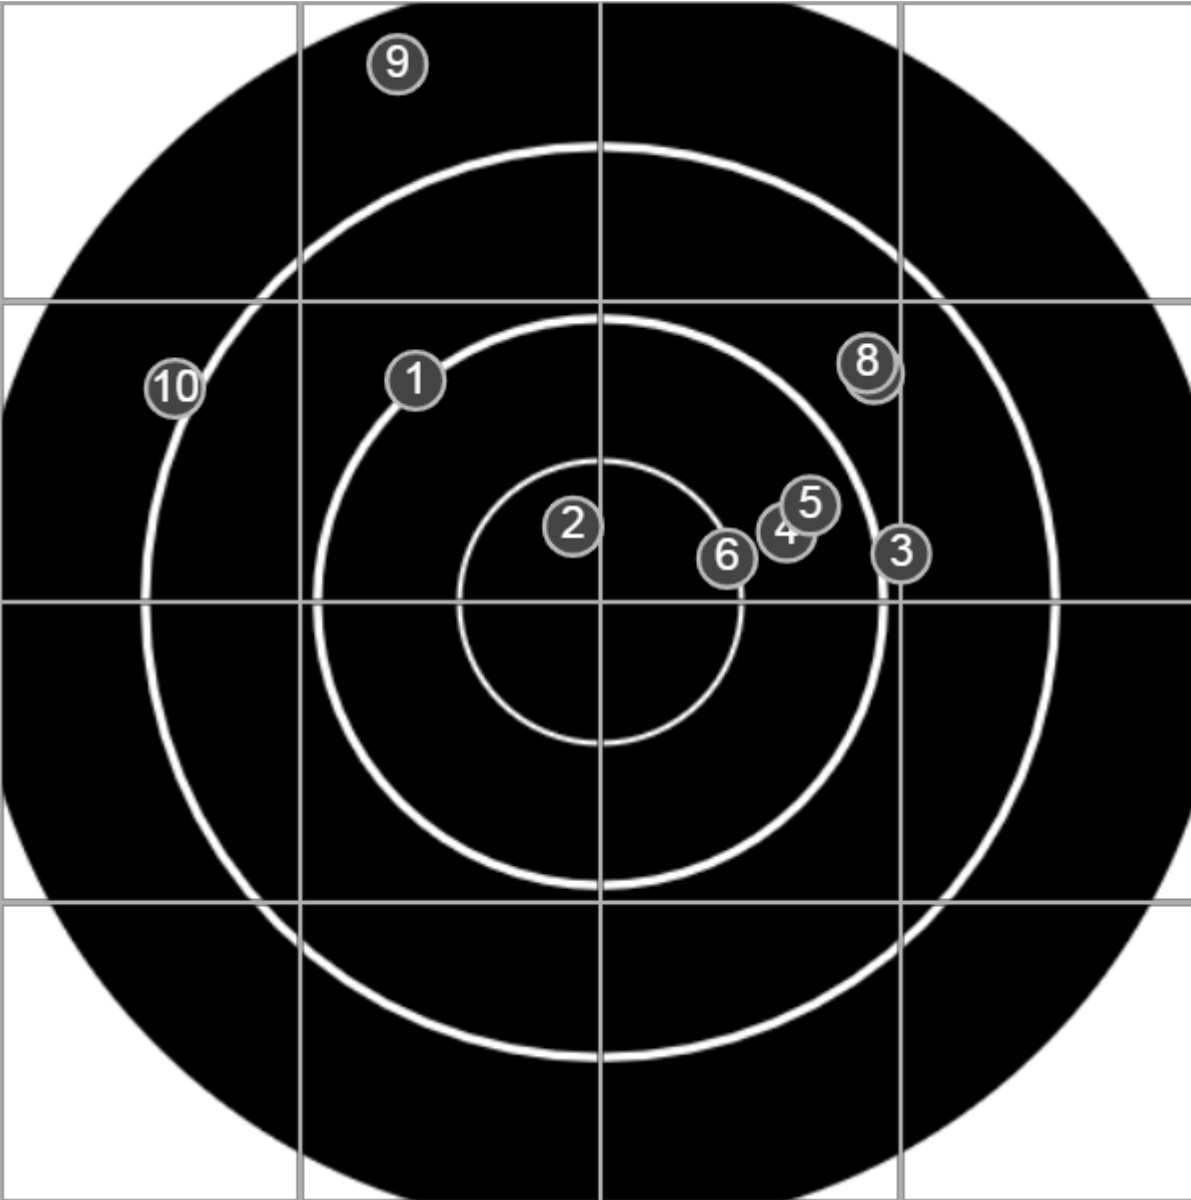

**SILVER
MOUNTAIN
TARGETS**
Made in Canada

true
Sat Jan 11 2020
14:35:42

BRC Club Shoot
T W Wilman Trophy
900yards

BRC T6 [-93]
AU-LR

Group: 660.3 mm
(643.8w x 437.6h)

(Iron)Gordon
Shepherd[2]

43.2

FINAL
v: 1492, sd: 19.5

BRC T4 [-59]
AU-LR

Group: 987.8 mm
(937.5w x 311.2h)

(Iron)Gordon
Shepherd[2]

41.1

FINAL

v: 1513, sd: 17.9

#	fps	score
10	1516	3
9	1499	5
8	1503	4
7	1509	3
6	1511	V
5	1513	3
4	1506	5
3	1564	5
2	1499	4
1	1508	4
S2	1501	(2)
S1	1527	(3)