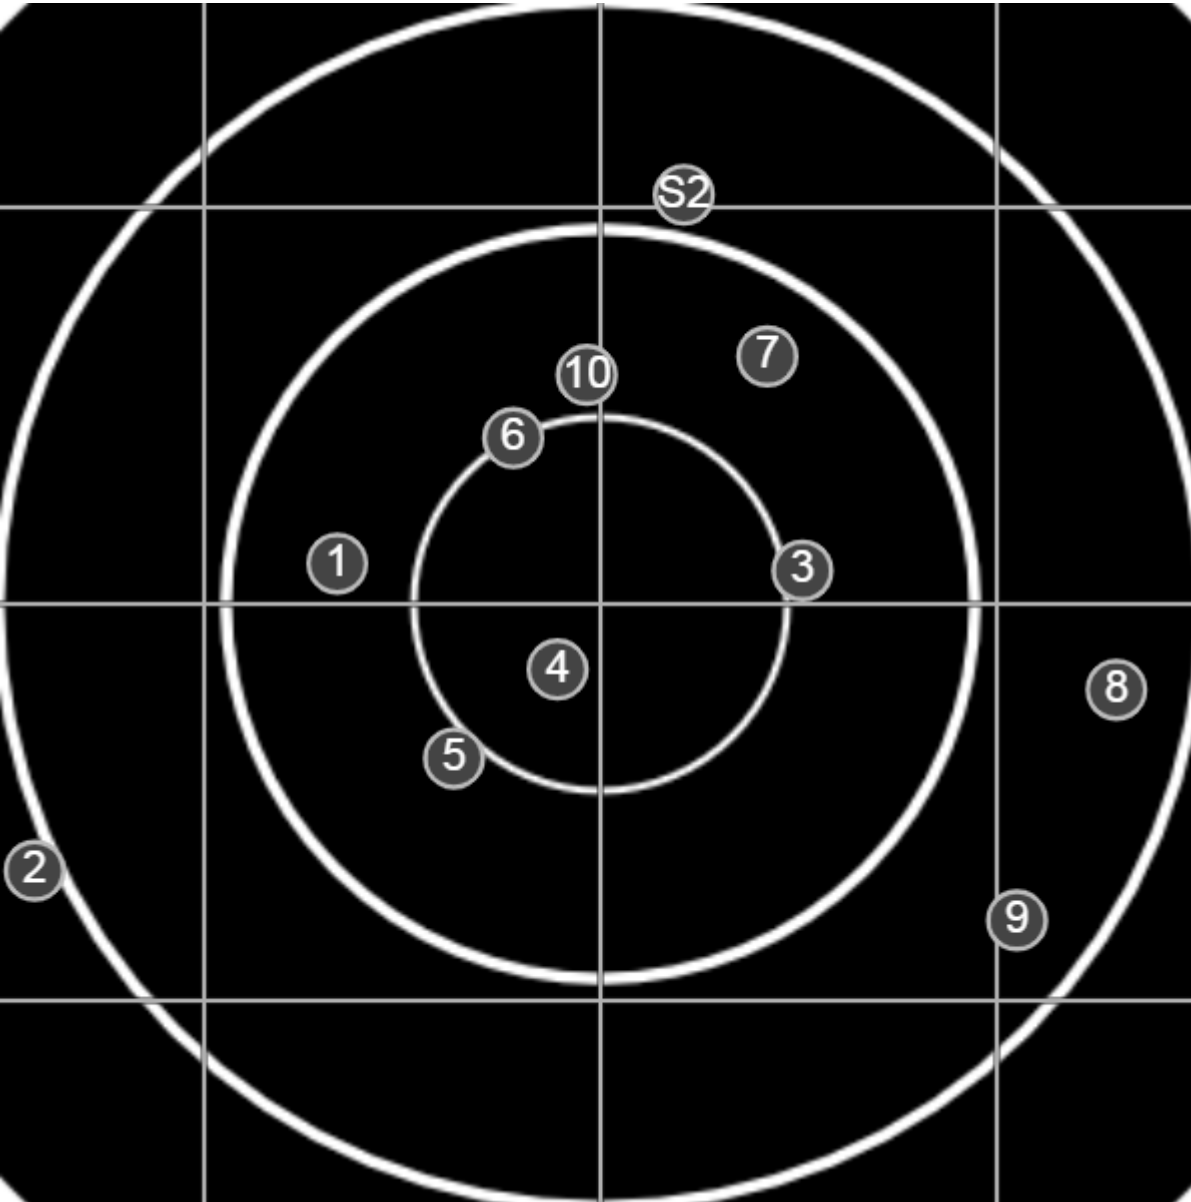

**SILVER
MOUNTAIN
TARGETS**
Made in Canada

true
Sat Jan 11 2020
14:18:08

BRC Club Shoot
T W Wilman Trophy
900yards

BRC T5 [-62]
AU-LR

Group: 735.1 mm
(725.1w x 377.7h)

(Iron)Ron Gibson[5]

46.2

FINAL

v: 1631, sd: 26.3

#	fps	score
10	1632	5
9	1642	4
8	1616	4
7	1676	5
6	1648	V
5	1603	5
4	1647	V
3	1655	5
2	1585	3
1	1608	5
S2	1628	(4)
S1	1621	(1)

**SILVER
MOUNTAIN
TARGETS**
Made in Canada

true
Sat Jan 11 2020
15:48:19

BRC Club Shoot
T W Wilman Trophy
900yards

BRC T5 [-62]
AU-LR

Group: 895.7 mm
(675.5w x 816.1h)

(Iron)Ron Gibson[5]

43.1

FINAL

v: 1645, sd: 24.2

#	fps	score
10	1659	5
9	1609	4
8	1619	5
7	1643	3
6	1623	2
5	1646	5
4	1654	5
3	1701	4
2	1647	5
1	1646	V