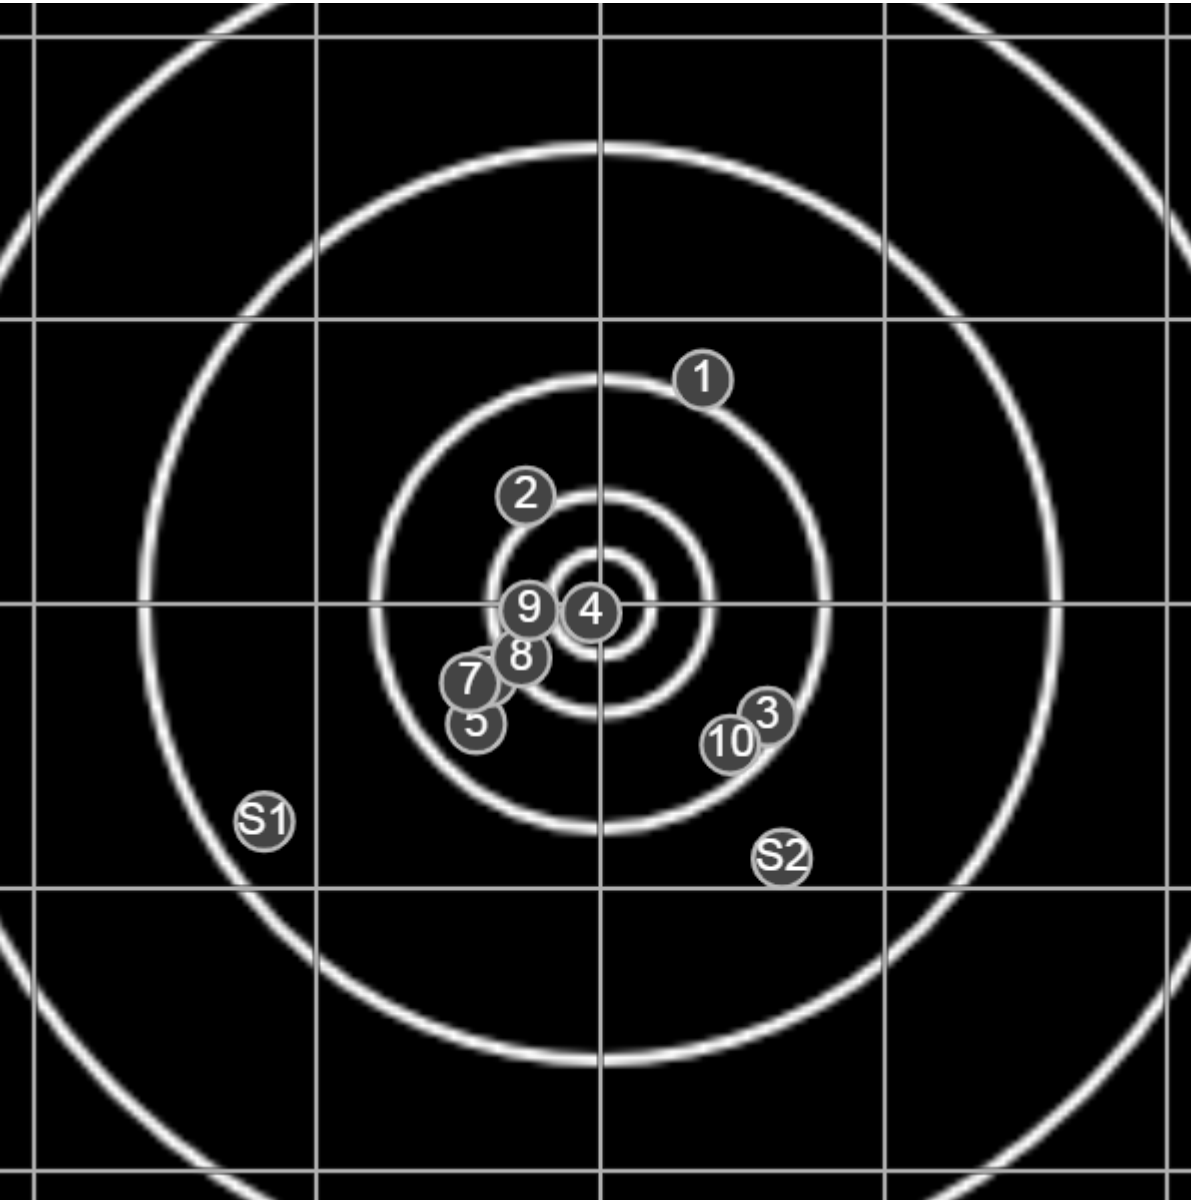

**SILVER
MOUNTAIN
TARGETS**
Made in Canada

true
Sat Jan 18 2020
14:49:52

BRC Club Shoot
Gilmour Cup
300yards

BRC T5 [-55]
AU-300y

Group: 115.8 mm
(83.7w x 102.5h)

(F)Ben Wright[9]

52.2

FINAL

v: 2220, sd: 21.3

#	fps	score
10	2224	5
9	2205	X
8	2228	6
7	2259	5
6	2182	5
5	2190	5
4	2220	X
3	2230	5
2	2233	5
1	2228	4
S2	2205	(4)
S1	2184	(4)

**SILVER
MOUNTAIN
TARGETS**
Made in Canada

true
Sat Jan 18 2020
16:06:45

BRC Club Shoot
Gilmour Cup
300yards

BRC T5 [-55]
AU-300y

Group: 98.6 mm
(98.5w x 26.3h)

(F)Ben Wright[9]

58.5

FINAL

v: 2455, sd: 14.5

#	fps	score
10	2451	X
9	2431	X
8	2479	5
7	2455	5
6	2461	6
5	2464	X
4	2471	X
3	2460	6
2	2434	6
1	2446	X
S1	2462	(5)