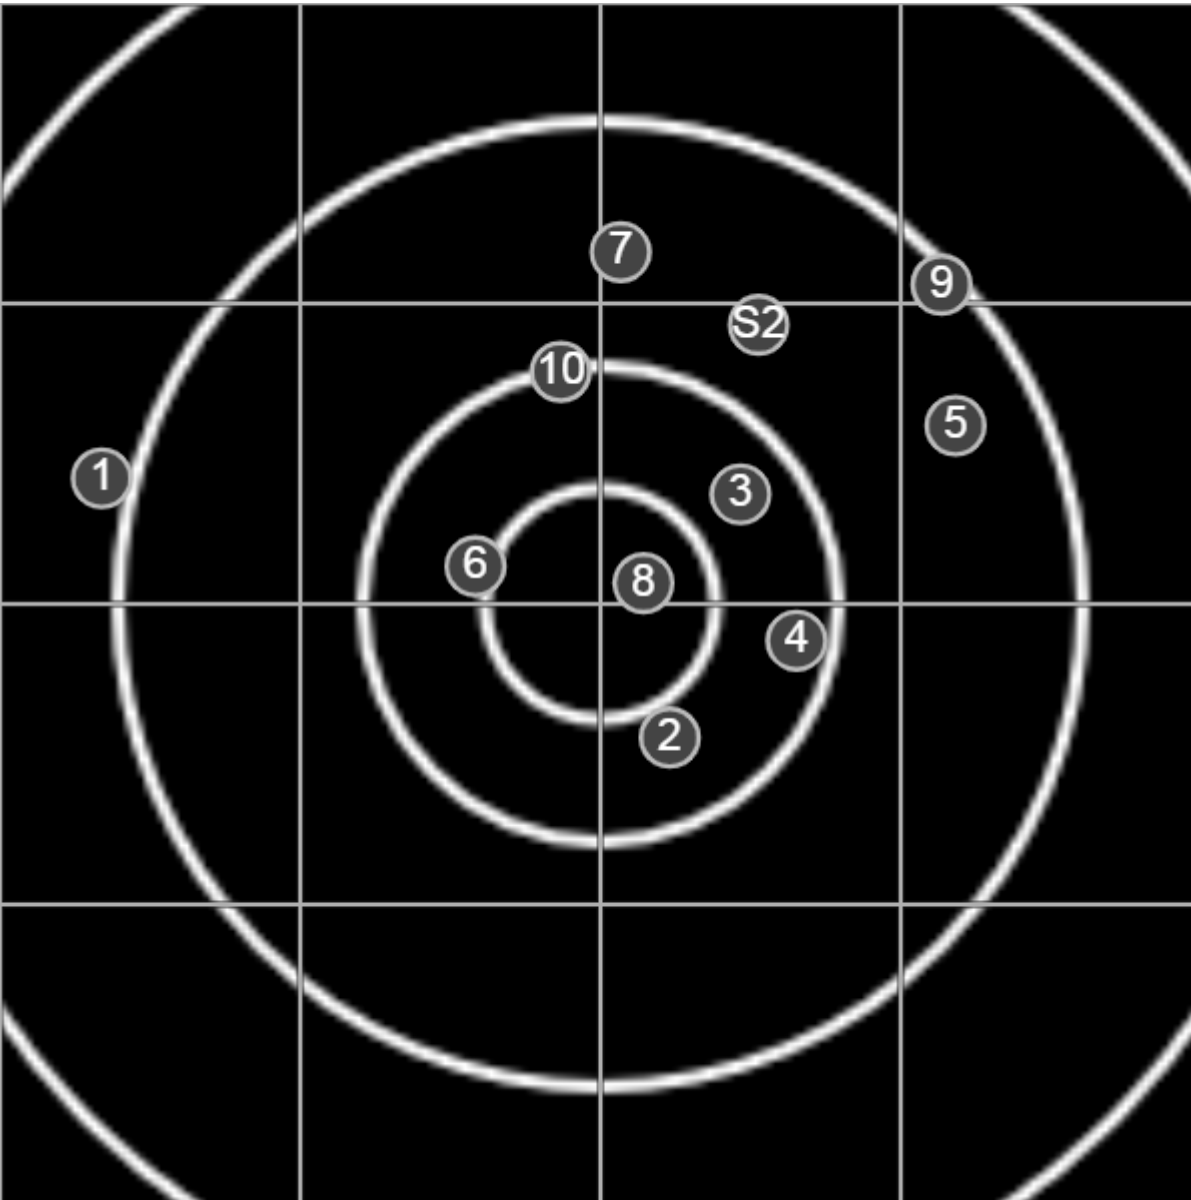

**SILVER
MOUNTAIN
TARGETS**
Made in Canada

true
Sat Jan 18 2020
13:48:45

BRC Club Shoot
Gilmour Cup
300yards

BRC T4 [-57]
AU-300y

Group: 229.2 mm
(227.0w x 129.0h)

(Iron)Dennis
Lavelle[4]

45.2

FINAL

v: 2294, sd: 14.4

#	fps	score
10	2306	5
9	2305	4
8	2319	V
7	2286	4
6	2285	V
5	2272	4
4	2277	5
3	2291	5
2	2310	5
1	2290	3
S2	2278	(4)
S1	2272	(2)

**SILVER
MOUNTAIN
TARGETS**
Made in Canada

true
Sat Jan 18 2020
15:28:27