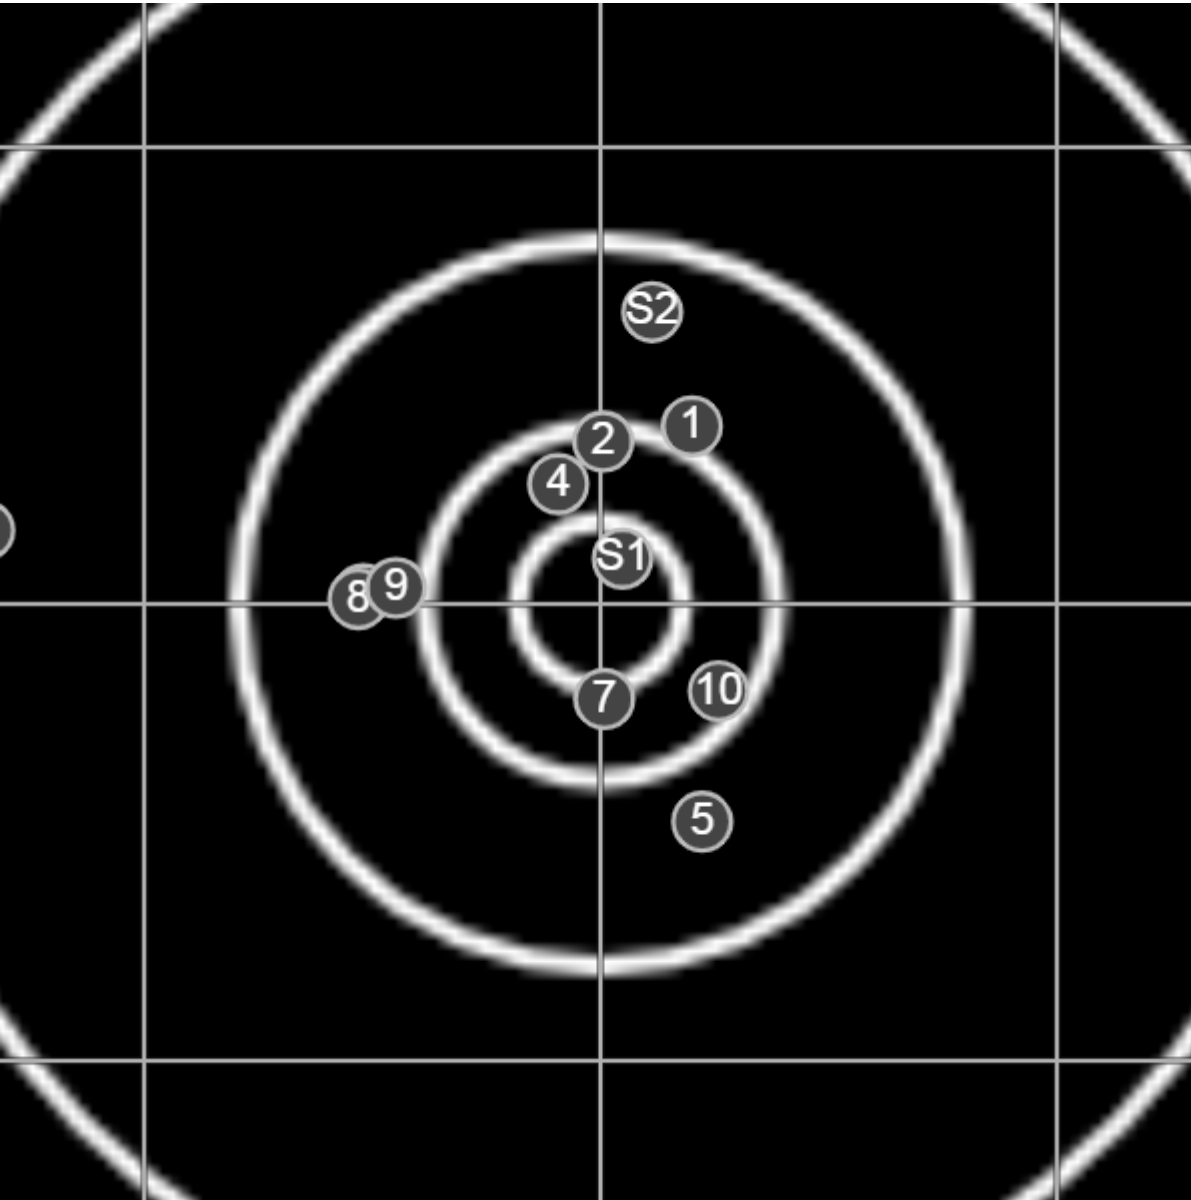

**SILVER
MOUNTAIN
TARGETS**
Made in Canada

true
Sat Jan 18 2020
15:19:11

BRC Club Shoot
Gilmour Cup
300yards

BRC T4 [-57]
AU-300y

Group: 135.4 mm
(128.4w x 69.1h)

(F)Geoff Willis[6]

55.1

FINAL

v: 2404, sd: 36.8

| # | fps | score |
|----|------|-------|
| 10 | 2409 | 6 |
| 9 | 2444 | 6 |
| 8 | 2495 | 5 |
| 7 | 2388 | X |
| 6 | 2369 | 5 |
| 5 | 2377 | 5 |
| 4 | 2376 | 6 |
| 3 | 2378 | 4 |
| 2 | 2401 | 6 |
| 1 | 2397 | 6 |
| S2 | 2406 | (5) |
| S1 | 2373 | (X) |