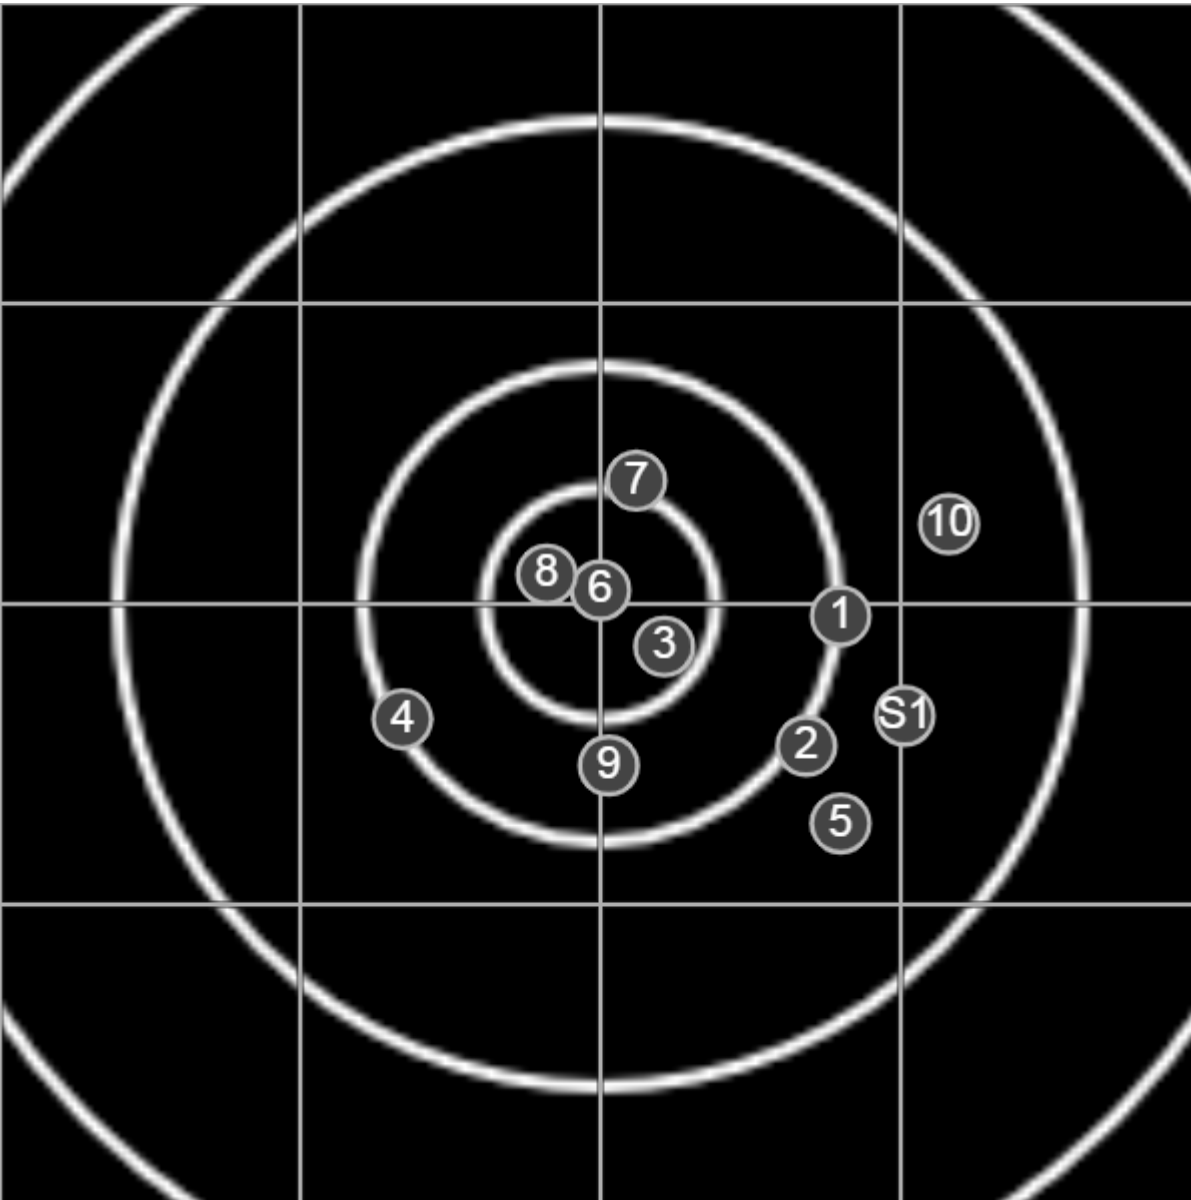

**SILVER  
MOUNTAIN  
TARGETS**  
Made in Canada

true  
Sat Jan 18 2020  
13:30:08

**BRC Club Shoot**  
Gilmour Cup  
300yards

**BRC T5 [-55]**  
AU-300y

Group: 154.3 mm  
(145.3w x 91.1h)

(Iron)Gordon  
Shepherd[2]

**48.4**

**FINAL**

v: 2388, sd: 12.1

#	fps	score
10	2383	4
9	2374	5
8	2395	V
7	2382	V
6	2403	V
5	2377	4
4	2400	5
3	2390	V
2	2405	5
1	2368	5
S1	2331	(4)

**SILVER  
MOUNTAIN  
TARGETS**  
Made in Canada

true  
Sat Jan 18 2020  
15:00:03

**BRC Club Shoot**  
Gilmour Cup  
300yards

**BRC T5 [-55]**  
AU-300y

Group: 193.6 mm  
(164.8w x 153.1h)

(Iron)Gordon  
Shepherd[2]

**46.1**

**FINAL**

v: 2400, sd: 34.9

#	fps	score
10	2462	5
9	2392	5
8	2361	4
7	2384	4
6	2436	V
5	2380	4
4	2360	5
3	2364	5
2	2432	4
1	2430	5
S2	2383	(4)
S1	2381	(V)