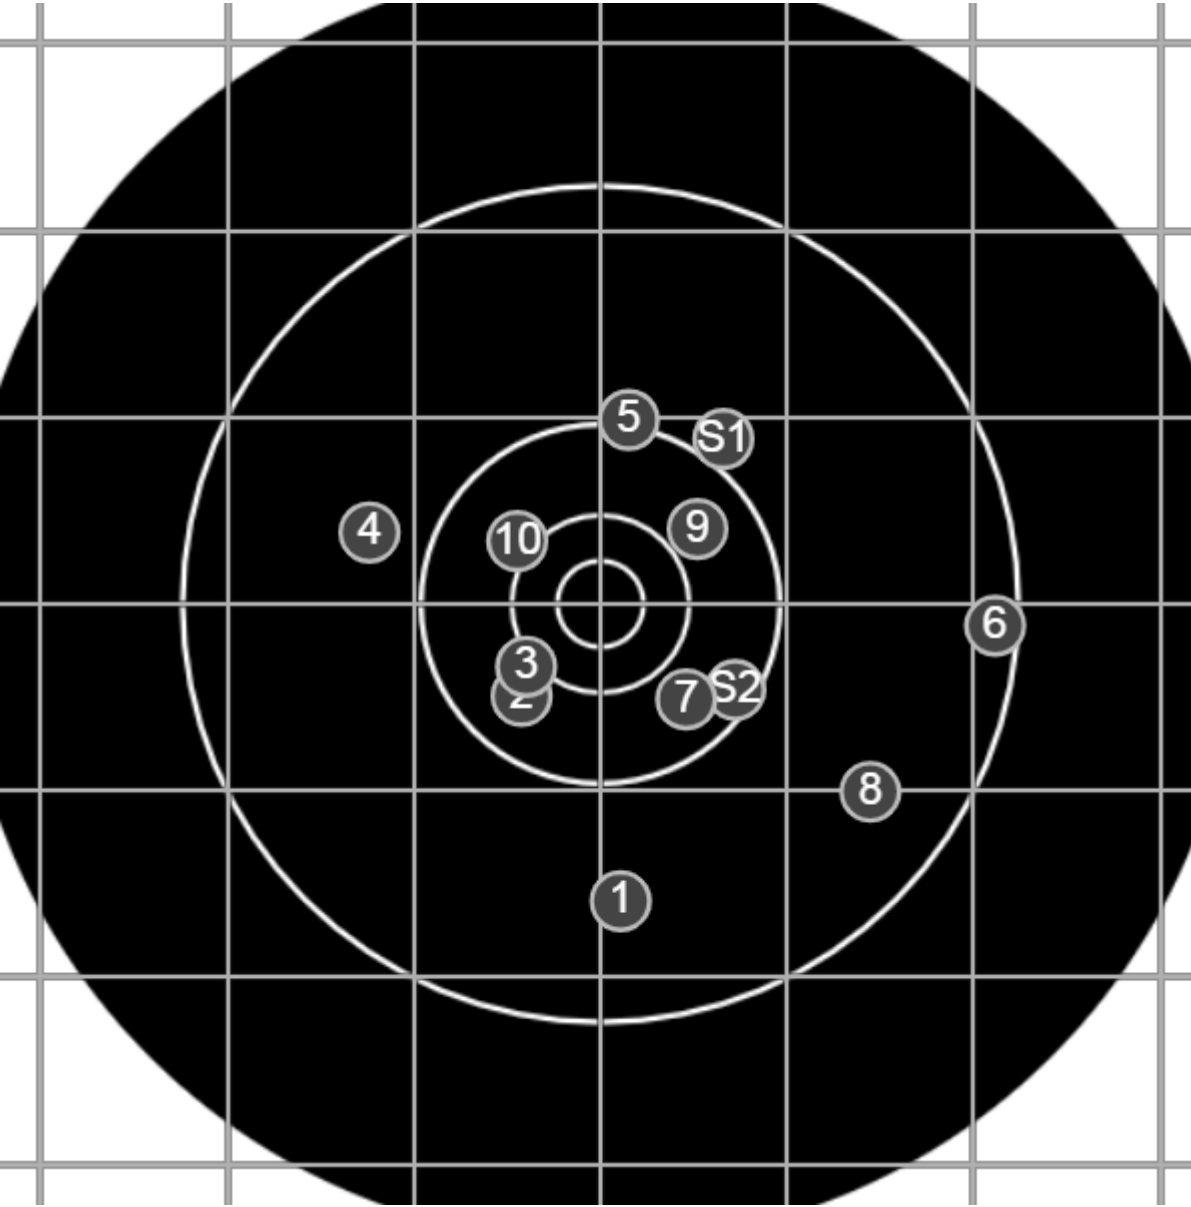

**SILVER
MOUNTAIN
TARGETS**
Made in Canada

true
Sat Jan 25 2020
13:57:56

BRC Club Shoot
Gilmour Cup
500yards

BRC T5 [-62]
AU-500y

Group: 451.2 mm
(446.3w x 342.9h)

(F)A Berryman[vis]

46.0

FINAL

v: 1320, sd: 17.0

#	fps	score
10	1313	5
9	1328	5
8	1306	4
7	1325	5
6	1322	4
5	1352	5
4	1311	4
3	1327	5
2	1332	5
1	1284	4
S2	1334	(5)
S1	1313	(4)

**SILVER
MOUNTAIN
TARGETS**
Made in Canada

true
Sat Jan 25 2020
14:42:59