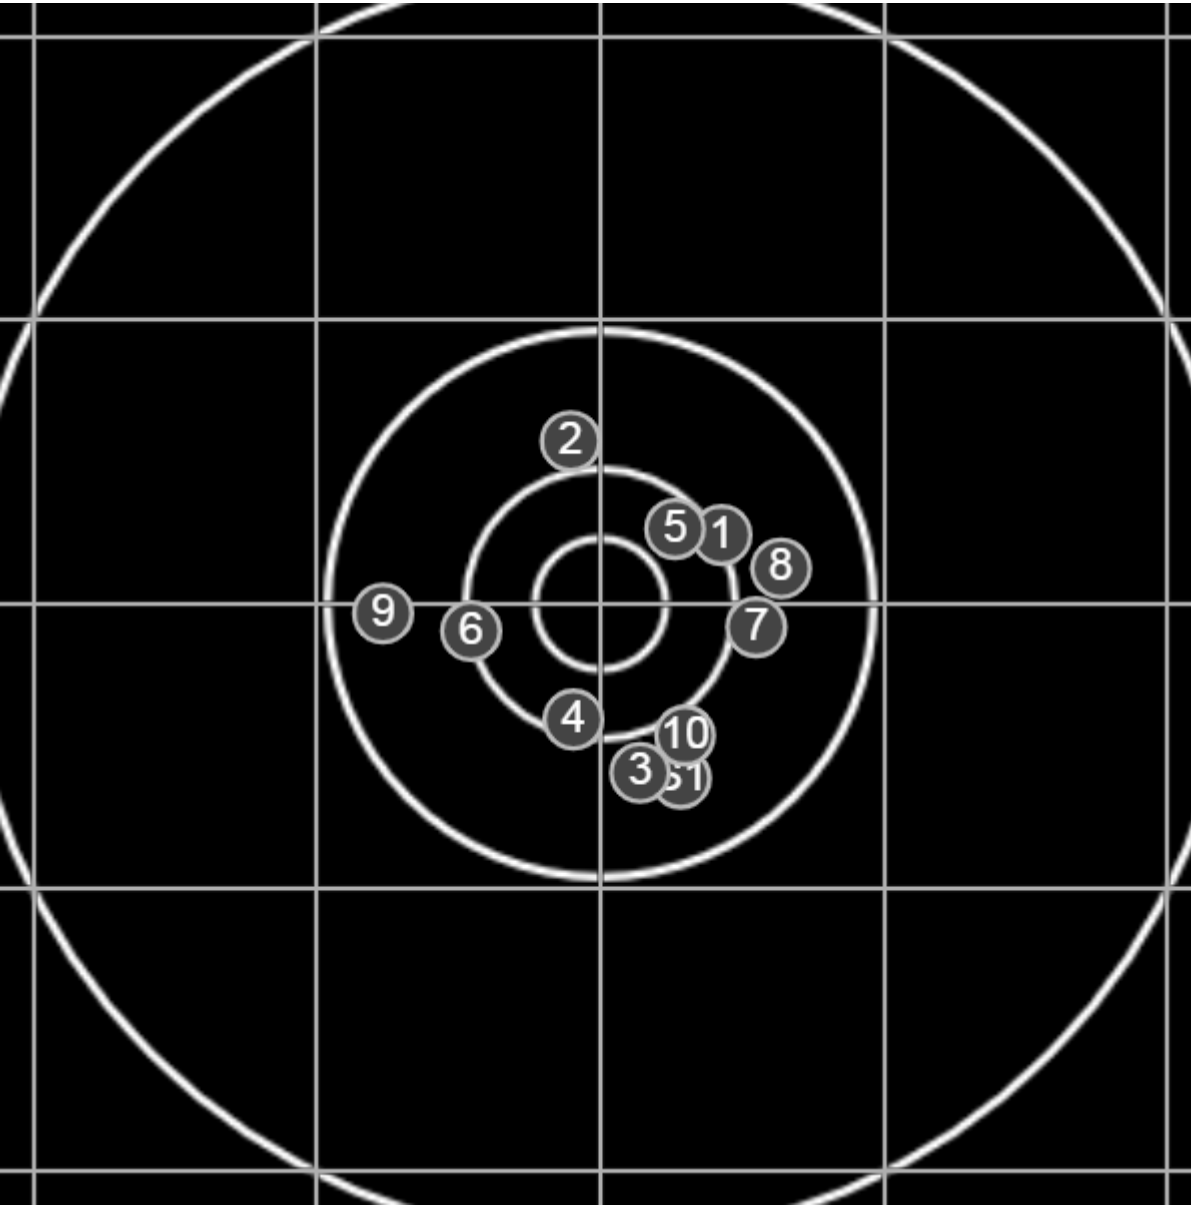

**SILVER
MOUNTAIN
TARGETS**
Made in Canada

true
Sat Jan 25 2020
13:43:50

BRC Club Shoot
Gilmour Cup
500yards

BRC T4 [-61]
AU-500y

Group: 187.9 mm
(186.7w x 155.3h)

(F)Ben Wright[9]

54.0

FINAL

v: 2135, sd: 11.5

#	fps	score
10	2150	5
9	2126	5
8	2151	5
7	2148	5
6	2126	6
5	2129	6
4	2125	6
3	2124	5
2	2148	5
1	2125	6
S1	2097	(5)

**SILVER
MOUNTAIN
TARGETS**
Made in Canada

true
Sat Jan 25 2020
14:42:54

BRC Club Shoot
Gilmour Cup
500yards

BRC T4 [-61]
AU-500y

Group: 346.1 mm
(345.5w x 84.5h)

(F)Ben Wright[9]

51.2

FINAL

v: 2124, sd: 18.8

#	fps	score
10	2137	4
9	2114	5
8	2099	X
7	2119	6
6	2119	5
5	2121	4
4	2166	4
3	2105	5
2	2142	6
1	2114	X
S2	2114	(5)
S1	2087	(6)