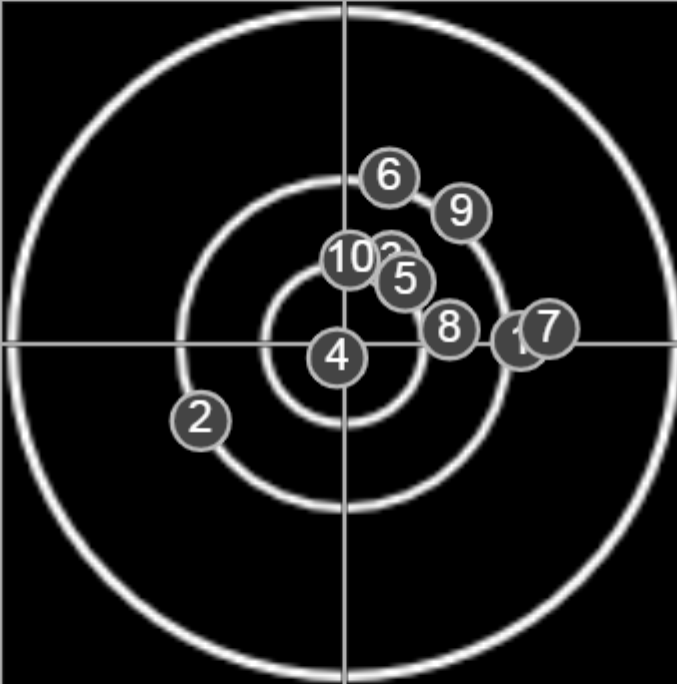

**SILVER
MOUNTAIN
TARGETS**
Made in Canada

true
Sat Jan 25 2020
13:39:40

BRC Club Shoot
Gilmour Cup
500yards

BRC T5 [-62]
AU-500y

Group: 138.8 mm
(134.2w x 93.6h)

(F)Colin Howell[10]

59.3

FINAL

v: 2039, sd: 17.2

#	fps	score
10	2032	X
9	2069	6
8	2046	6
7	2046	5
6	2047	6
5	2036	X
4	2042	X
3	2039	6
2	2034	6
1	1997	6

**SILVER
MOUNTAIN
TARGETS**
Made in Canada

true
Sat Jan 25 2020
14:50:00

BRC Club Shoot
Gilmour Cup
500yards

BRC T5 [-62]
AU-500y

Group: 144.2 mm
(115.7w x 140.2h)

(F)Colin Howell[10]

55.4

FINAL

v: 2056, sd: 13.1

#	fps	score
10	2062	X
9	2059	X
8	2069	5
7	2066	5
6	2067	X
5	2026	5
4	2050	5
3	2041	6
2	2057	X
1	2066	5
S2	2068	(5)
S1	2059	(6)