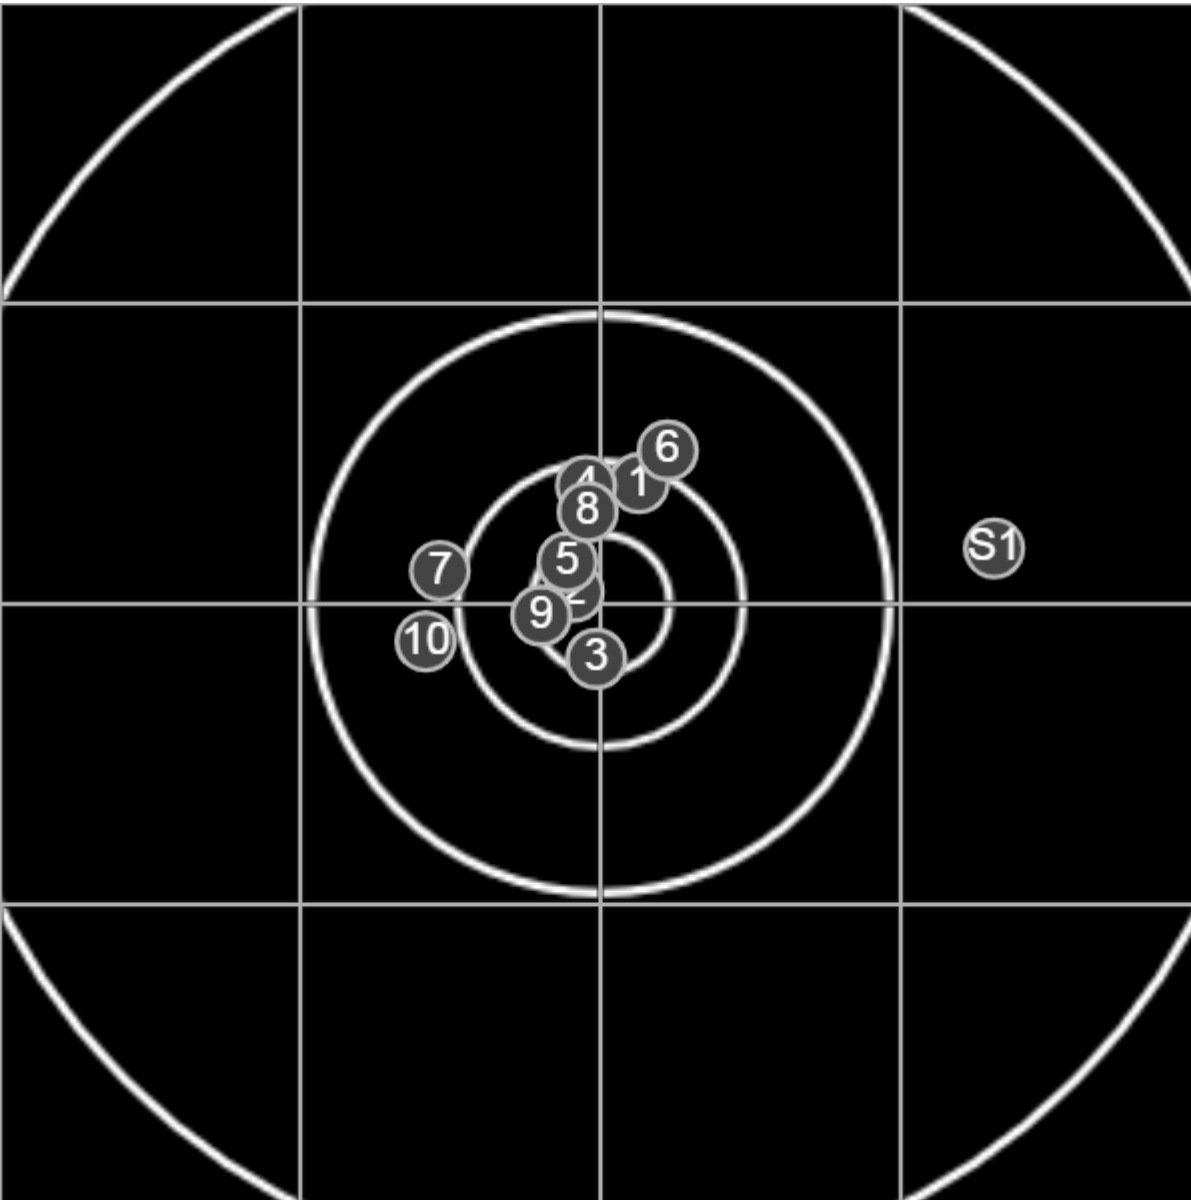

true  
Sat Jan 25 2020  
14:32:07

**BRC Club Shoot**  
Gilmour Cup  
500yards

**BRC T5 [-62]**  
AU-500y

Group: 136.6 mm  
(107.3w x 92.2h)

(F)Graham Willis[8]

**57.4**

**FINAL**

v: 2230, sd: 7.1