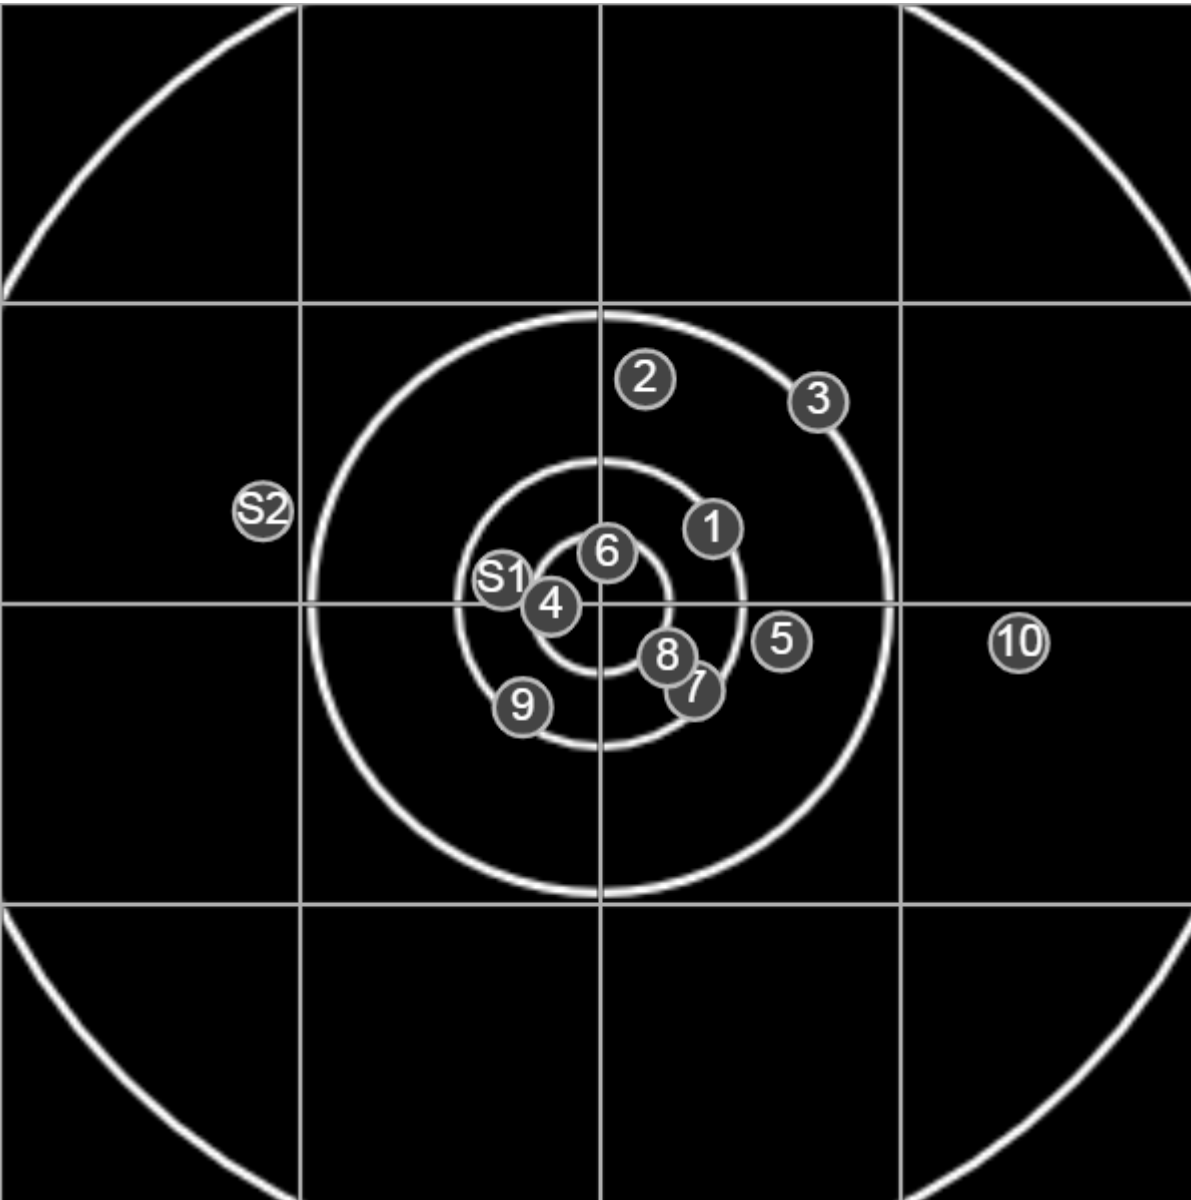

**SILVER
MOUNTAIN
TARGETS**
Made in Canada

true
Sat Jan 25 2020
13:37:38

BRC Club Shoot
Gilmour Cup
500yards

BRC T4 [-61]
AU-500y

Group: 221.7 mm
(219.9w x 145.3h)

(F)Phil Mahon[11]

55.2

FINAL

v: 1979, sd: 9.2

#	fps	score
10	1988	4
9	1967	6
8	1981	6
7	1969	6
6	1993	X
5	1966	5
4	1970	X
3	1984	5
2	1985	5
1	1984	6
S2	1981	(4)
S1	1936	(6)

**SILVER
MOUNTAIN
TARGETS**
Made in Canada

true
Sat Jan 25 2020
14:36:02