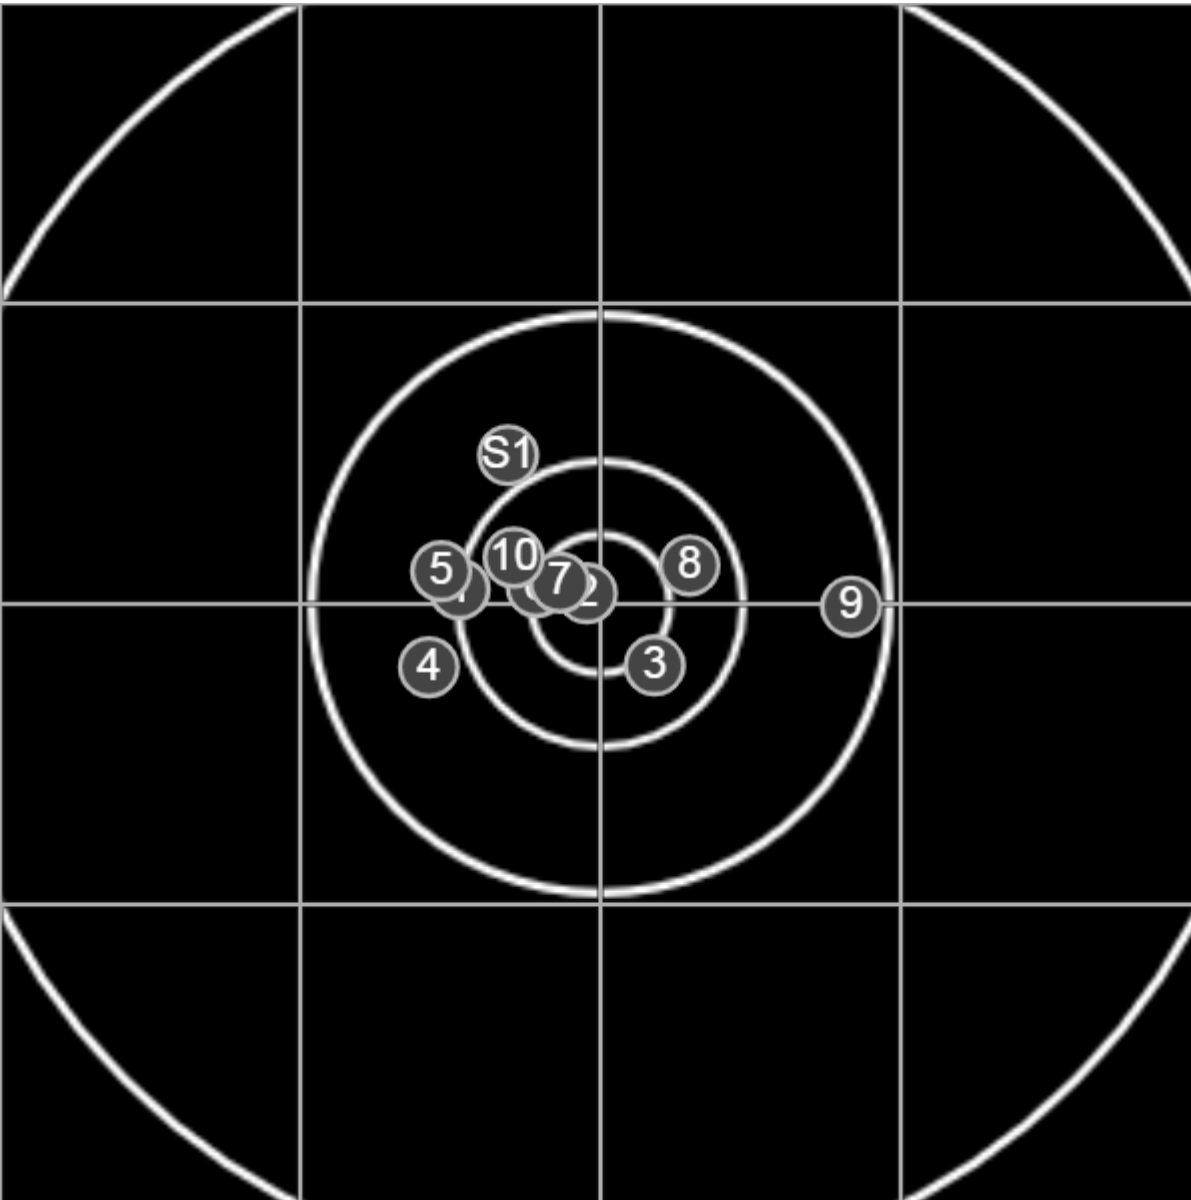

BRC Club Shoot
Gilmour Cup
500yards

BRC T4 [-61]
AU-500y

Group: 189.1 mm
(187.1w x 48.5h)

(F)Phil Mahon[11]

57.4

FINAL

v: 1992, sd: 6.2

#	fps	score
10	1989	6
9	1991	5
8	2006	6
7	1998	X
6	1986	X
5	1985	5
4	1994	5
3	1986	X
2	1990	X
1	1989	6
S1	2004	(5)