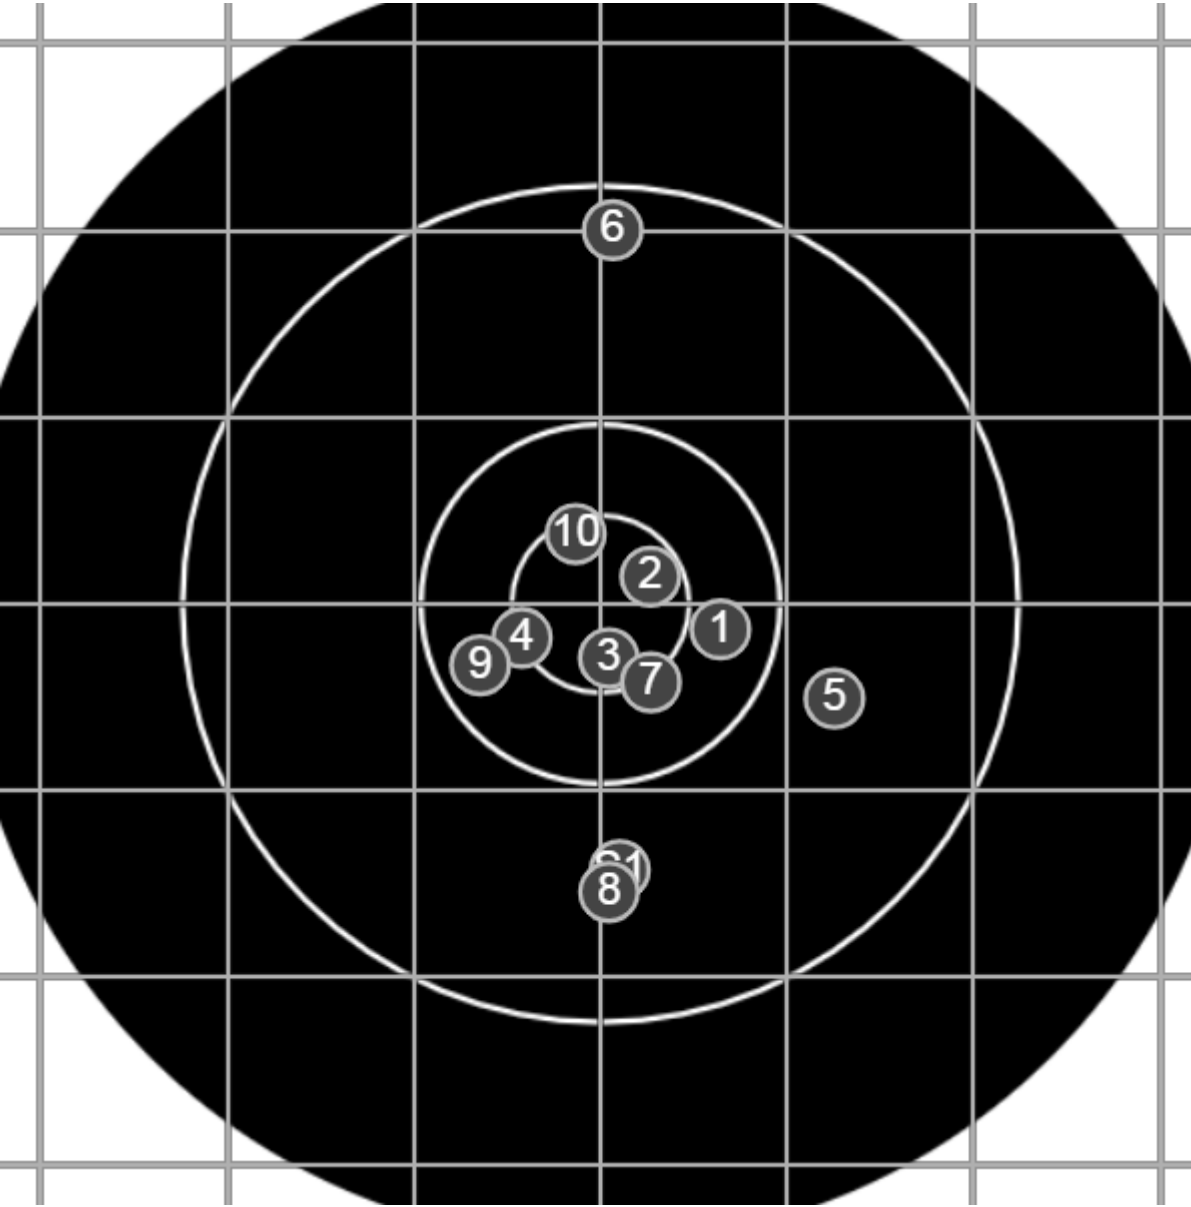

**SILVER
MOUNTAIN
TARGETS**
Made in Canada

true
Sat Jan 25 2020
14:24:36

BRC Club Shoot
Gilmour Cup
500yards

BRC T5 [-62]
AU-500y

Group: 471.6 mm
(252.6w x 471.6h)

(Iron)Ron Gibson[5]

47.5

FINAL

v: 2204, sd: 7.7

#	fps	score
10	2219	V
9	2202	5
8	2199	4
7	2208	V
6	2189	4
5	2211	4
4	2207	V
3	2206	V
2	2198	V
1	2206	5
S1	2208	(4)

**SILVER
MOUNTAIN
TARGETS**
Made in Canada

true
Sat Jan 25 2020
14:58:09

BRC Club Shoot
Gilmour Cup
500yards

BRC T5 [-62]
AU-500y

Group: 379.1 mm
(259.4w x 276.5h)

(Iron)Ron Gibson[5]

47.2

FINAL

v: 2202, sd: 14.4

#	fps	score
10	2197	5
9	2171	5
8	2207	5
7	2199	5
6	2223	4
5	2220	4
4	2204	V
3	2201	4
2	2209	5
1	2188	V
S1	2182	(4)