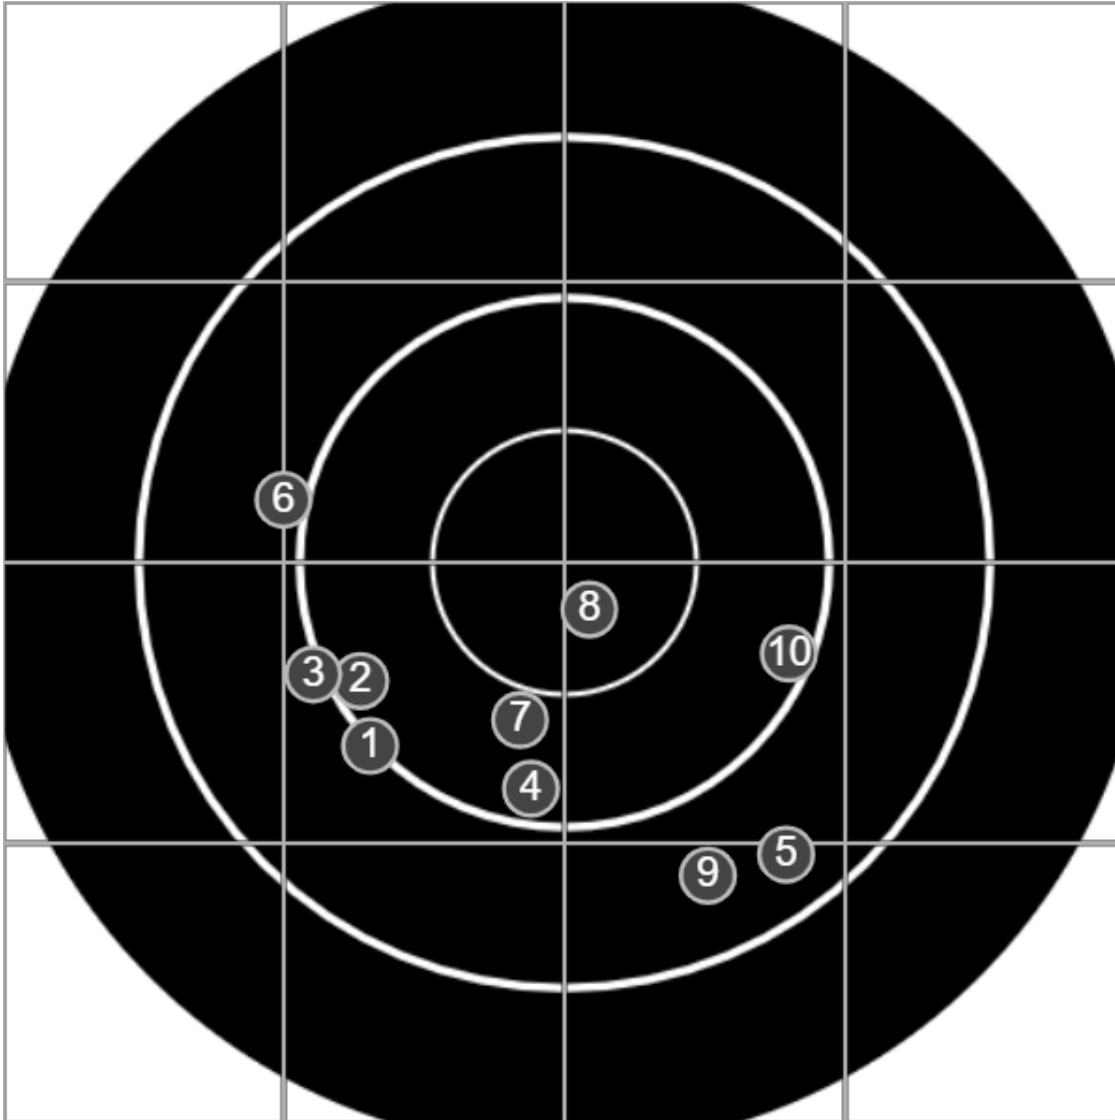

**SILVER  
MOUNTAIN  
TARGETS**  
Made in Canada

Sat Jun 06 2020  
13:45:10

**BRC Practice**  
Open  
800yards

**BRC T6 [-60]**  
AU-LR

Group: 583.2 mm  
(479.2w x 356.2h)

(Iron)Dennis Lavelle  
[m04]

**46.1**

**FINAL**  
v: 1663, sd: 6.1

#	fps	score
10	1654	5
9	1661	4
8	1662	V
7	1656	5
6	1668	4
5	1661	4
4	1665	5
3	1657	4
2	1674	5
1	1670	5
S1	1630	(2)

**SILVER  
MOUNTAIN  
TARGETS**  
Made in Canada

true  
Sat Jun 06 2020  
15:05:43

**BRC Practice**  
Open  
800yards

**BRC T6 [-60]**  
AU-LR

Group: 669.5 mm  
(649.3w x 523.0h)

(Iron)Dennis Lavelle  
[m04]

**44.1**

**FINAL**  
v: 1671, sd: 12.3

#	fps	score
10	1691	4
9	1674	4
8	1667	4
7	1681	4
6	1673	5
5	1661	4
4	1683	4
3	1664	V
2	1645	5
1	1665	5