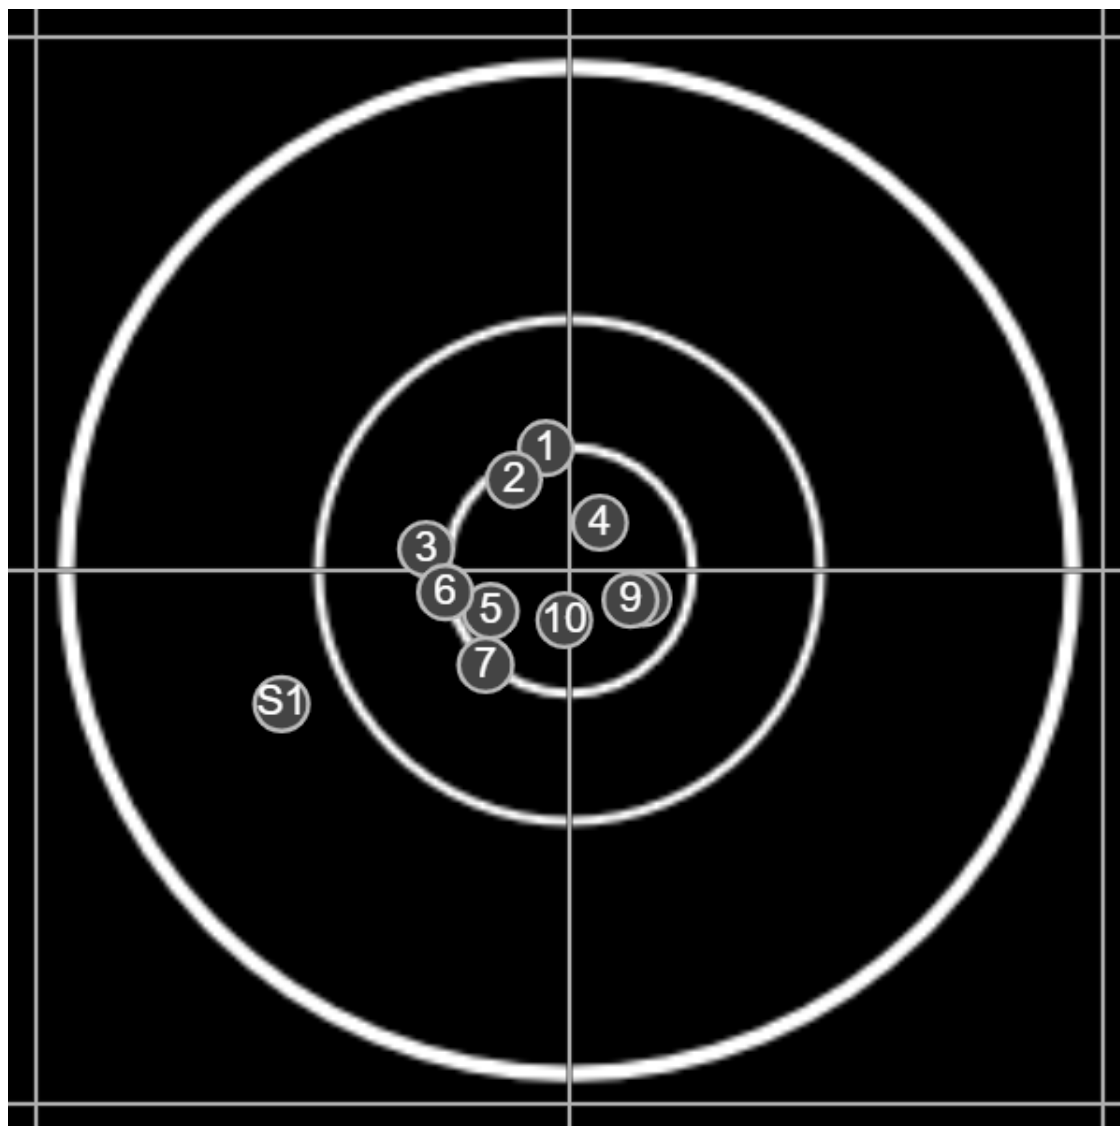

**SILVER  
MOUNTAIN  
TARGETS**  
Made in Canada

true  
Sat Jun 06 2020  
13:55:56

**BRC Practice**  
Open  
800yards

**BRC T4 [-63]**  
AU-LR

Group: 203.1 mm  
(131.2w x 155.0h)

(F)Geoff Willis [m06]

**60.6**

**FINAL**  
v: 1616, sd: 6.8

#	fps	score
10	1609	6
9	1612	X
8	1608	X
7	1608	6
6	1614	6
5	1619	X
4	1627	6
3	1626	X
2	1622	X
1	1619	X
S2	1633	(5)
S1	1598	(6)

**SILVER MOUNTAIN TARGETS**  
Made in Canada

true  
Sat Jun 06 2020  
14:52:59

**BRC Practice**  
Open  
800yards

**BRC T4 [-63]**  
AU-LR

Group: 112.2 mm  
(108.3w x 108.1h)

(F)Geoff Willis [m06]

**60.9**

**FINAL**  
v: 1620, sd: 9.8

#	fps	score
10	1609	X
9	1617	X
8	1606	X
7	1609	X
6	1617	X
5	1623	X
4	1621	X
3	1631	6
2	1633	X
1	1634	X
S1	1600	(5)