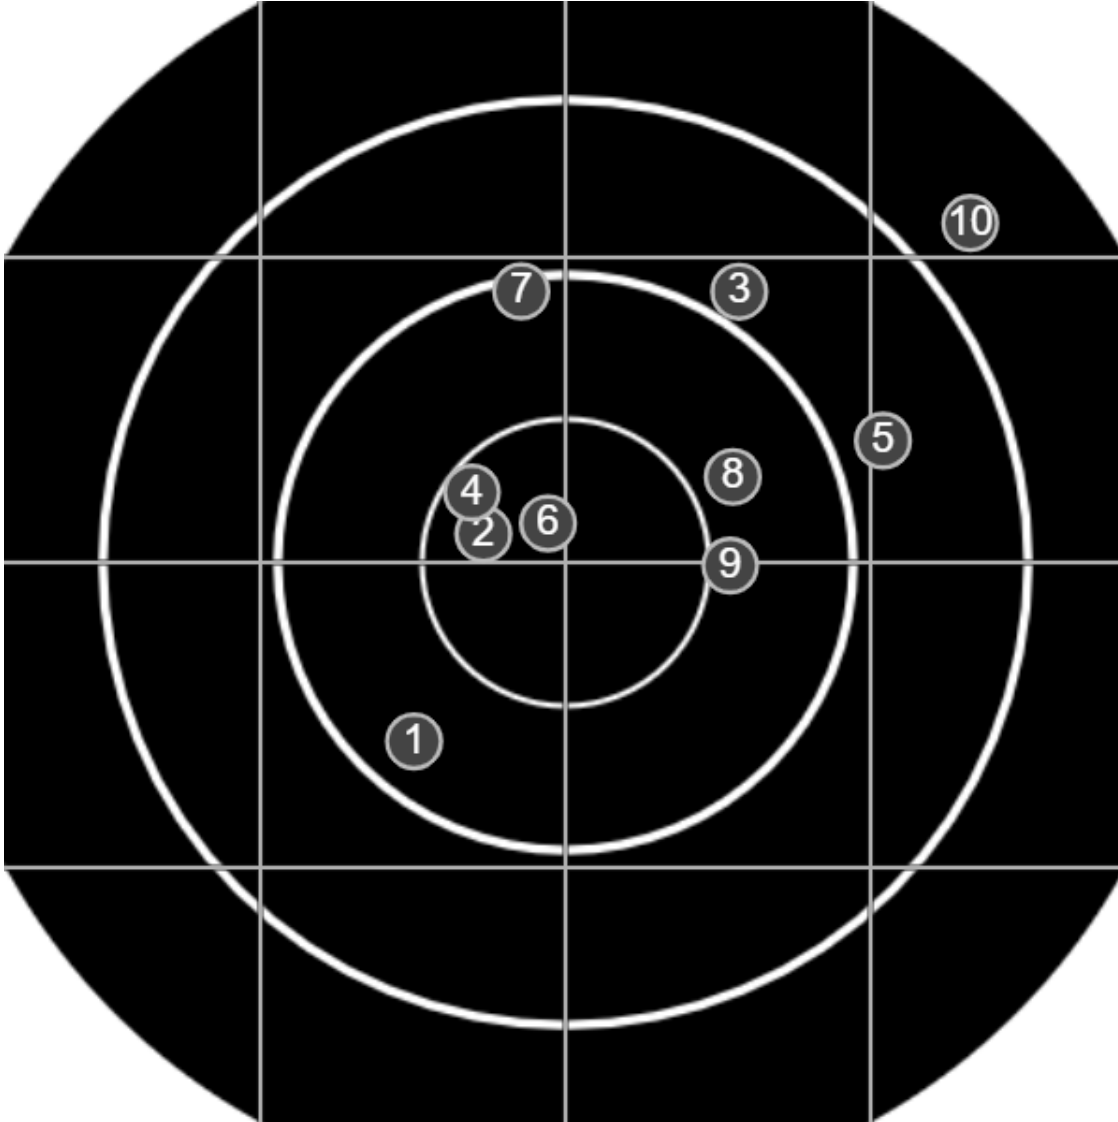

SILVER MOUNTAIN TARGETS
Made in Canada

true
Sat Jun 06 2020
14:36:45

BRC Practice
Open
800yards

BRC T6 [-60]
AU-LR

Group: 663.1 mm
(485.1w x 452.0h)

(Iron)Gordon
Shepherd [m02]

46.3

FINAL
v: 1544, sd: 21.1

Group: 405.7 mm
(313.7w x 261.0h)

(Iron)Gordon
Shepherd [m02]

50.6

FINAL
v: 1554, sd: 8.7

#	fps	score
10	1557	5
	1597	4
9	1572	V
8	1542	V
7	1544	5
6	1565	V
5	1554	V
4	1547	V
3	1553	V
2	1556	5
1	1553	5