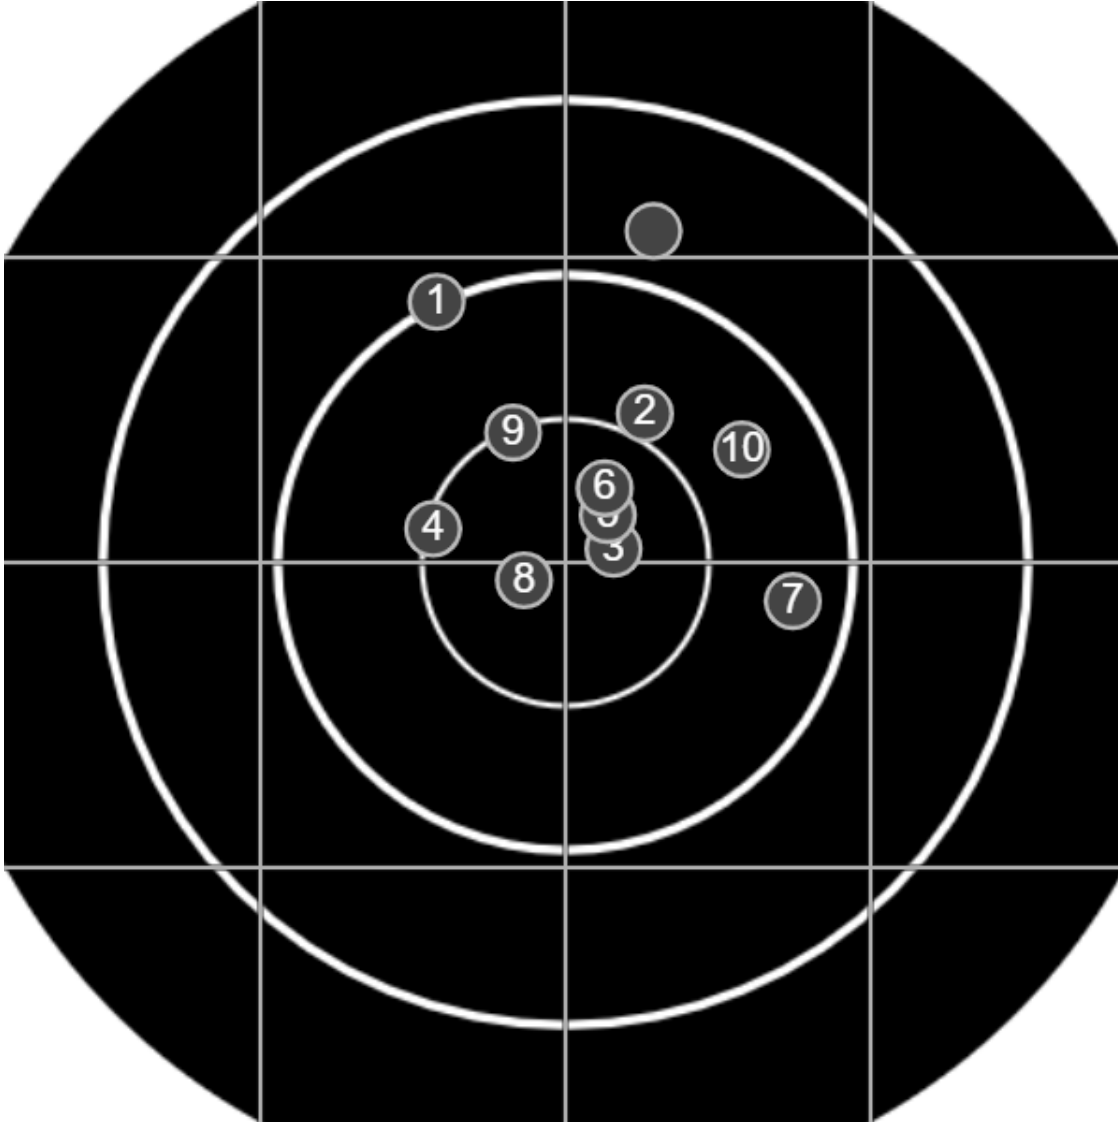

SILVER MOUNTAIN TARGETS
Made in Canada

true
Sat Jun 06 2020
14:36:45

BRC Practice
Open
800yards

BRC T6 [-60]
AU-LR

Group: 663.1 mm
(485.1w x 452.0h)

(Iron)Gordon
Shepherd [m02]

46.3

FINAL
v: 1544, sd: 21.1

Group: 405.7 mm
(313.7w x 261.0h)

(Iron)Gordon
Shepherd [m02]

50.6

FINAL
v: 1554, sd: 8.7

#	fps	score
10	1557	5
	1597	4
9	1572	V
8	1542	V
7	1544	5
6	1565	V
5	1554	V
4	1547	V
3	1553	V
2	1556	5
1	1553	5