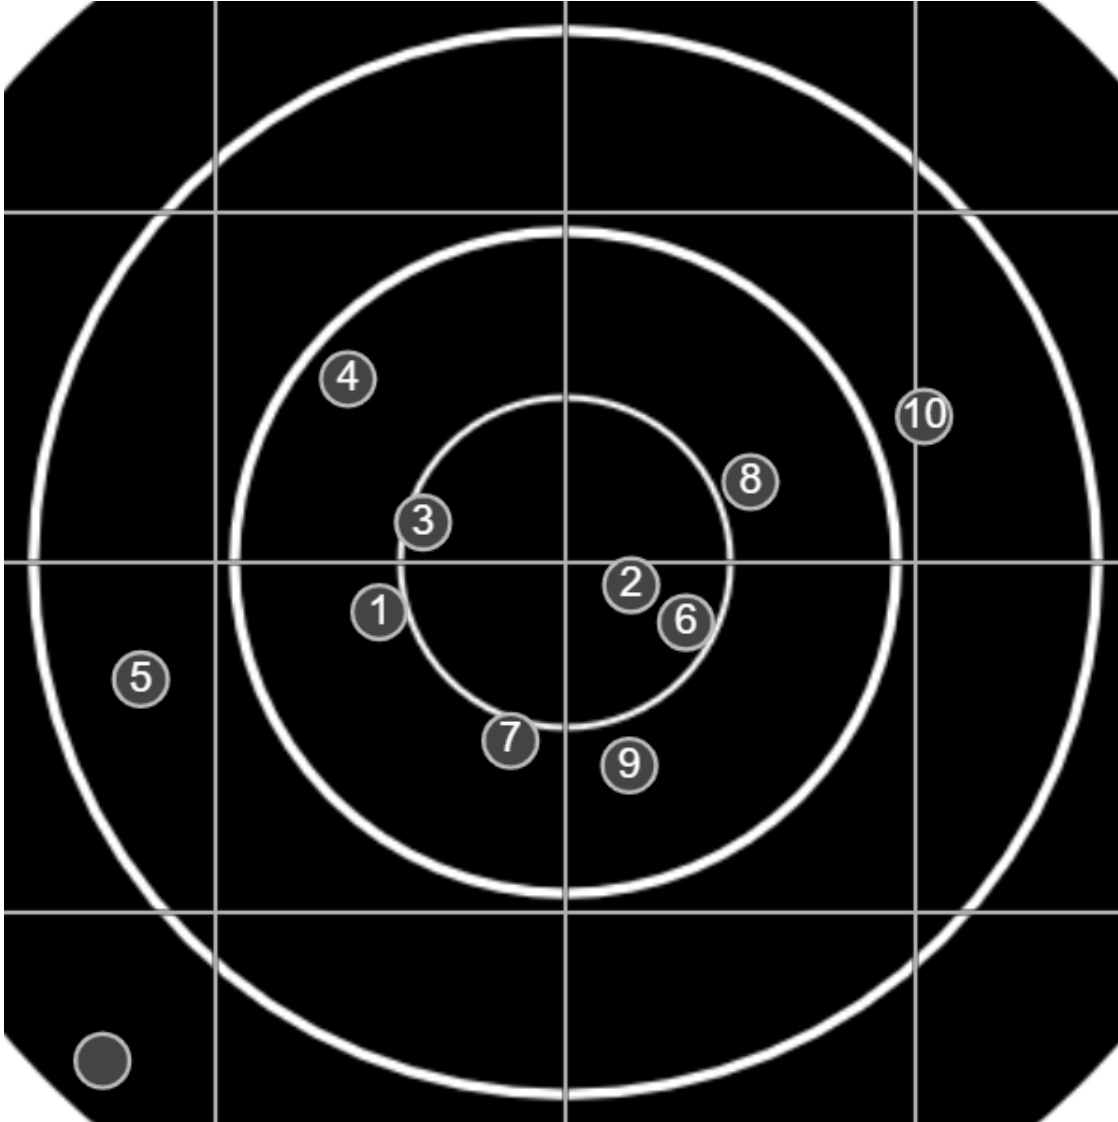

SILVER MOUNTAIN TARGETS
Made in Canada

true
Sat Jun 06 2020
13:54:28

BRC Practice
Open
800yards

BRC T6 [-60]
AU-LR

Group: 626.7 mm
(594.1w x 293.1h)

(Iron)Graeme Bright
[m01]

48.3

FINAL
v: 1630, sd: 12.4

BRC T6 [-60]
AU-LR

Group: 598.9 mm
(463.3w x 470.1h)

(Iron)Graeme Bright
[m01]

47.3

FINAL
v: 1627, sd: 11.6

#	fps	score
10	1608	5
9	1643	V
8	1629	4
7	1609	V
6	1621	5
5	1617	4
4	1636	4
3	1635	5
2	1638	V
1	1629	5