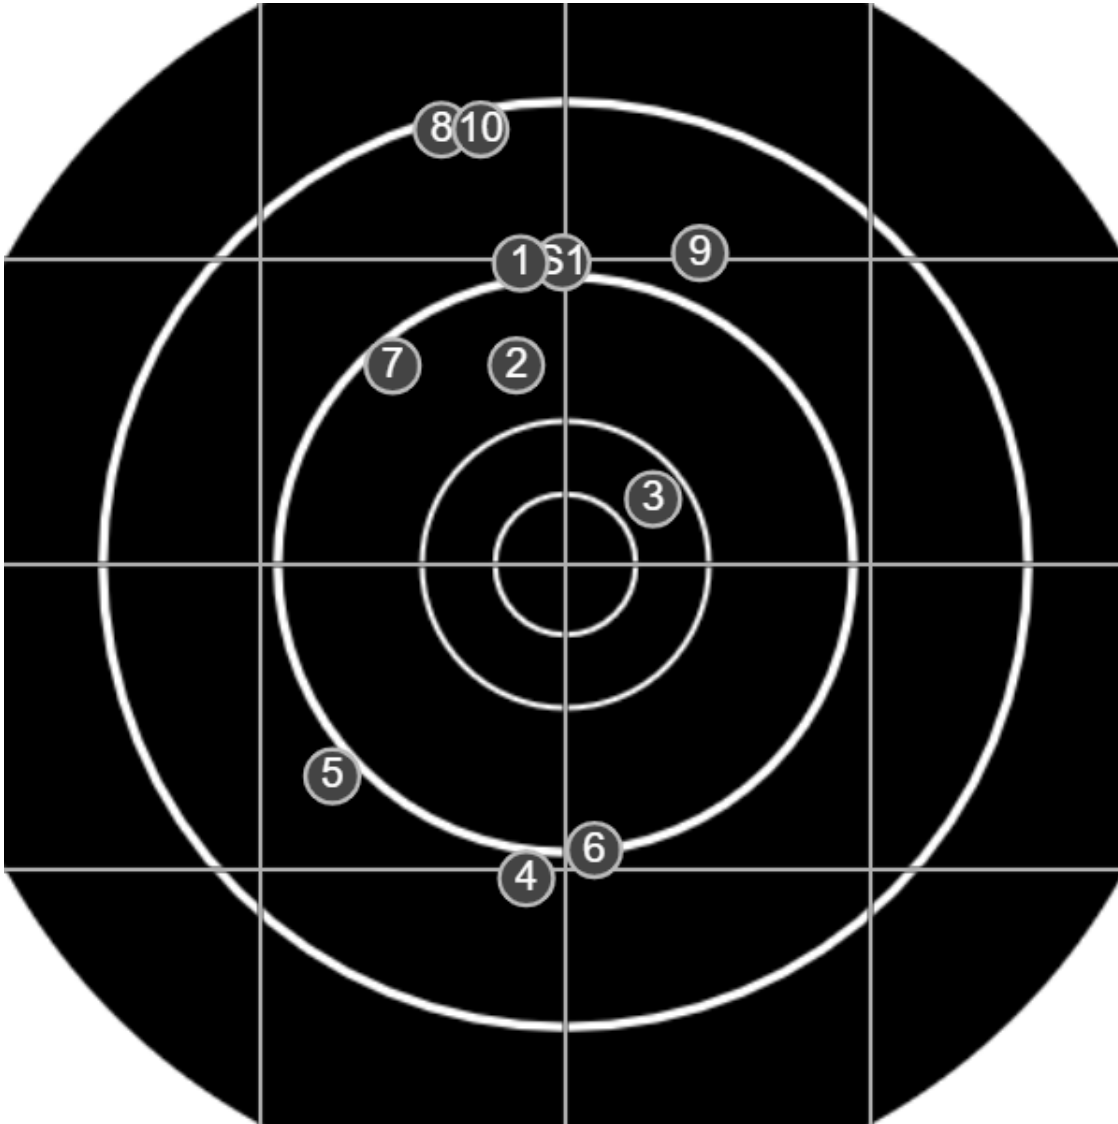

**SILVER
MOUNTAIN
TARGETS**
Made in Canada

true
Sat Jun 06 2020
14:26:46

BRC Practice
Open
800yards

BRC T4 [-63]
AU-LR

Group: 657.1 mm
(320.6w x 653.2h)

(F)Nick Webster
[m12]

45.0

FINAL
v: 1604, sd: 21.7

BRC T4 [-63]
AU-LR

Group: 573.4 mm
(523.3w x 359.9h)

(F)Nick Webster
[m12]

53.2

FINAL
v: 1559, sd: 12.3

#	fps	score
10	1554	5
9	1554	4
8	1572	4
7	1580	6
6	1563	5
5	1568	5
4	1566	6
3	1543	X
2	1553	6
1	1539	X
S1	1564	(4)