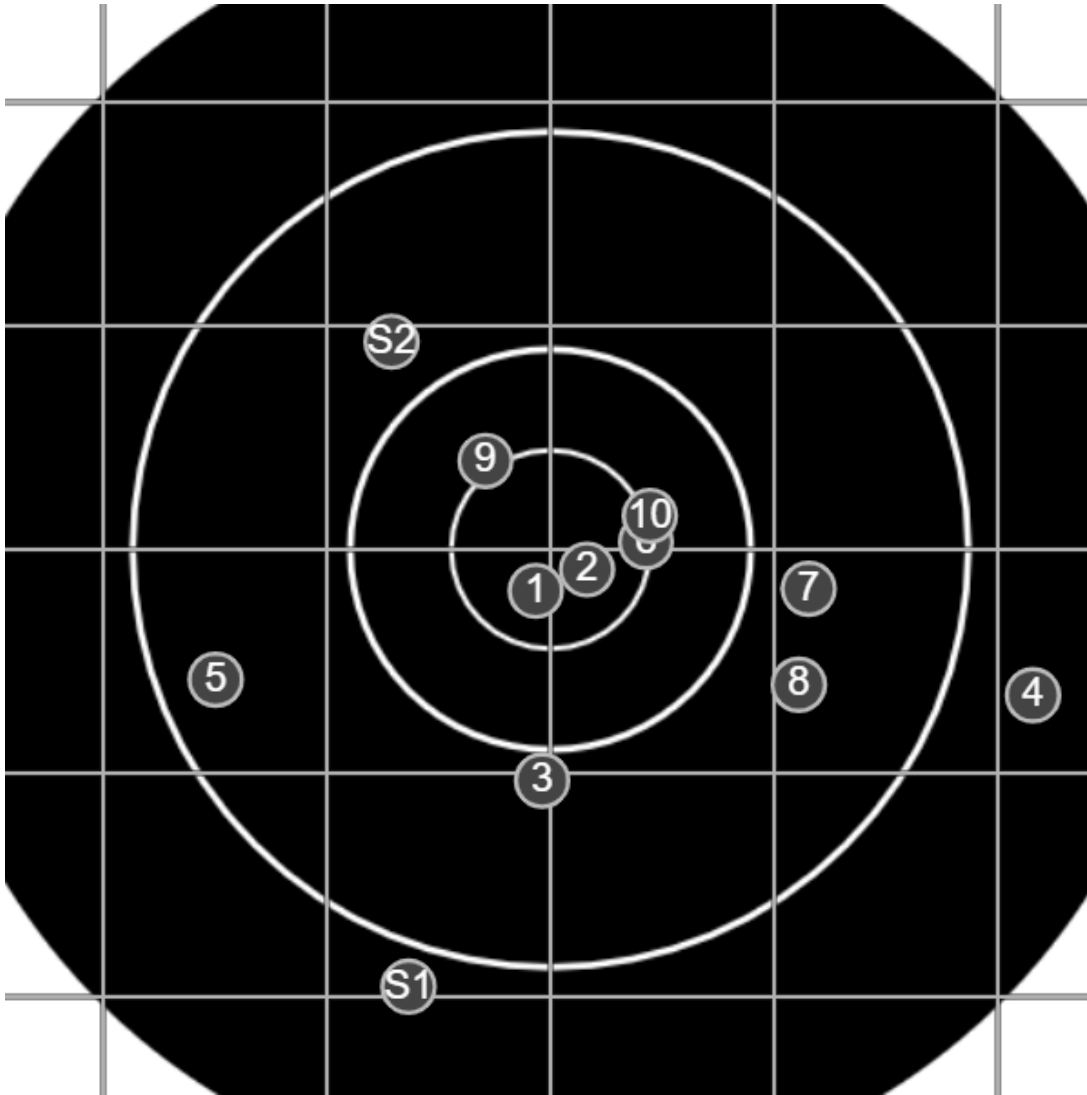

**SILVER
MOUNTAIN
TARGETS**
Made in Canada

true
Sat Jun 27 2020
12:50:10

BRC Club Shoot
Diggers & G James Cups
600yards

BRC T6 [-58]
AU-600y

Group: 582.3 mm
(582.2w x 227.7h)

(Iron)Dennis Lavelle
[m04]

44.4

FINAL
v: 1839, sd: 10.1

#	fps	score
10	1840	V
9	1828	5
8	1817	4
7	1849	4
6	1843	V
5	1848	4
4	1837	3
3	1835	4
2	1846	V
1	1849	V
S2	1853	(4)
S1	1810	(3)