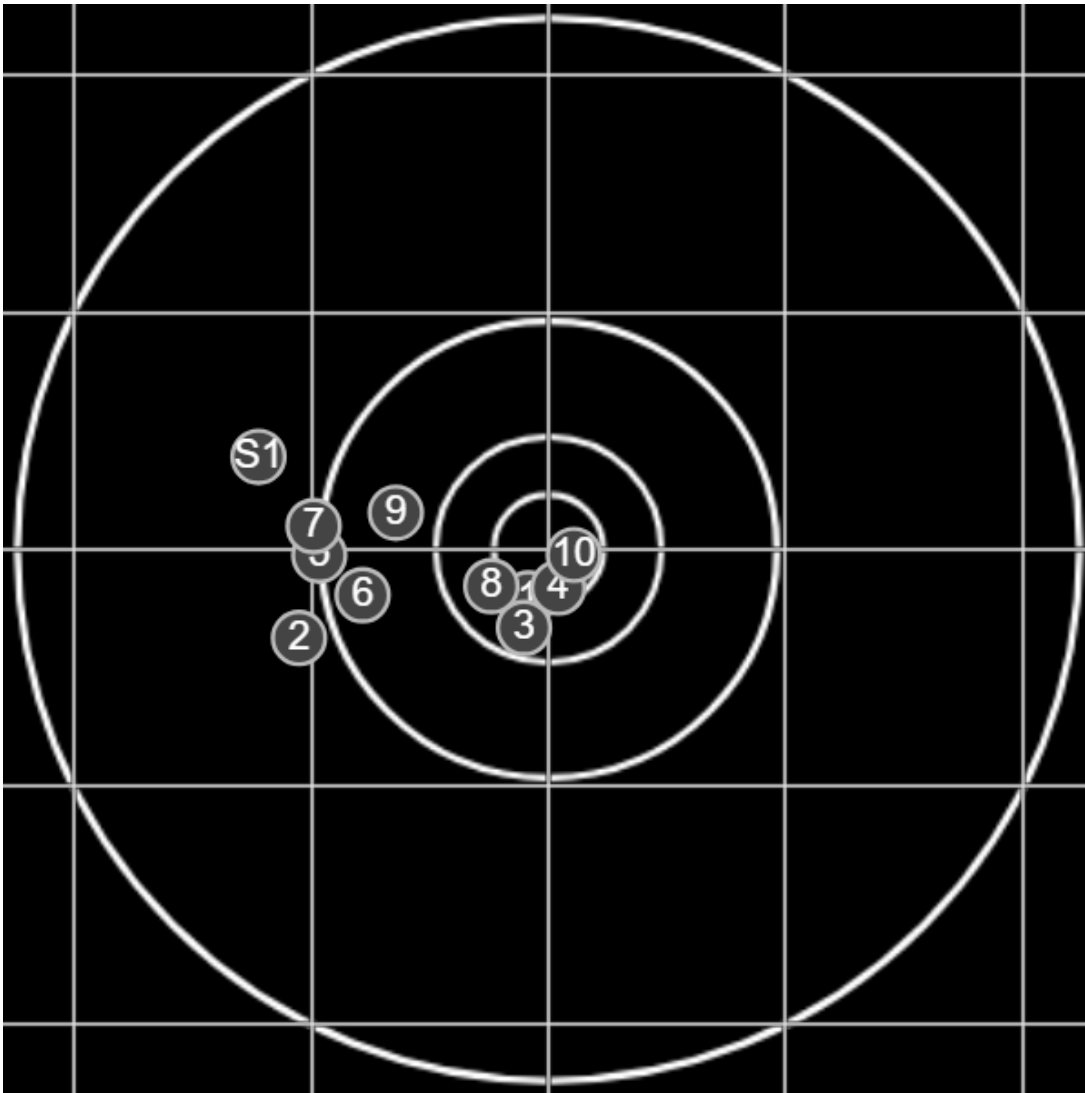

**SILVER
MOUNTAIN
TARGETS**
Made in Canada

true
Sat Mar 21 2020
3:07:19 PM

BRC Club Shoot
W Cutler Cup
500yards

BRC T6 [-55]
AU-500y

Group: 161.1 mm
(154.2w x 70.3h)

(F)Colin Howell
[m10]

54.3

FINAL
v: 2039, sd: 17.5

#	fps	score
10	2081	X
9	2017	5
8	2033	6
7	2039	5
6	2032	5
5	2056	5
4	2029	X
3	2024	6
2	2032	4
1	2047	X
S1	2040	(4)

**SILVER
MOUNTAIN
TARGETS**
Made in Canada

true
Sat Mar 21 2020
4:18:13 PM

BRC Club Shoot
W Cutler Cup
500yards

BRC T6 [-55]
AU-500y

Group: 219.9 mm
(215.2w x 90.1h)

(F)Colin Howell
[m10]

54.4

FINAL
v: 2037, sd: 10.4

#	fps	score
10	2048	4
9	2033	5
8	2018	5
7	2054	X
6	2033	X
5	2049	6
4	2029	X
3	2036	5
2	2037	5
1	2029	X
S2	2036	(5)
S1	2009	(4)