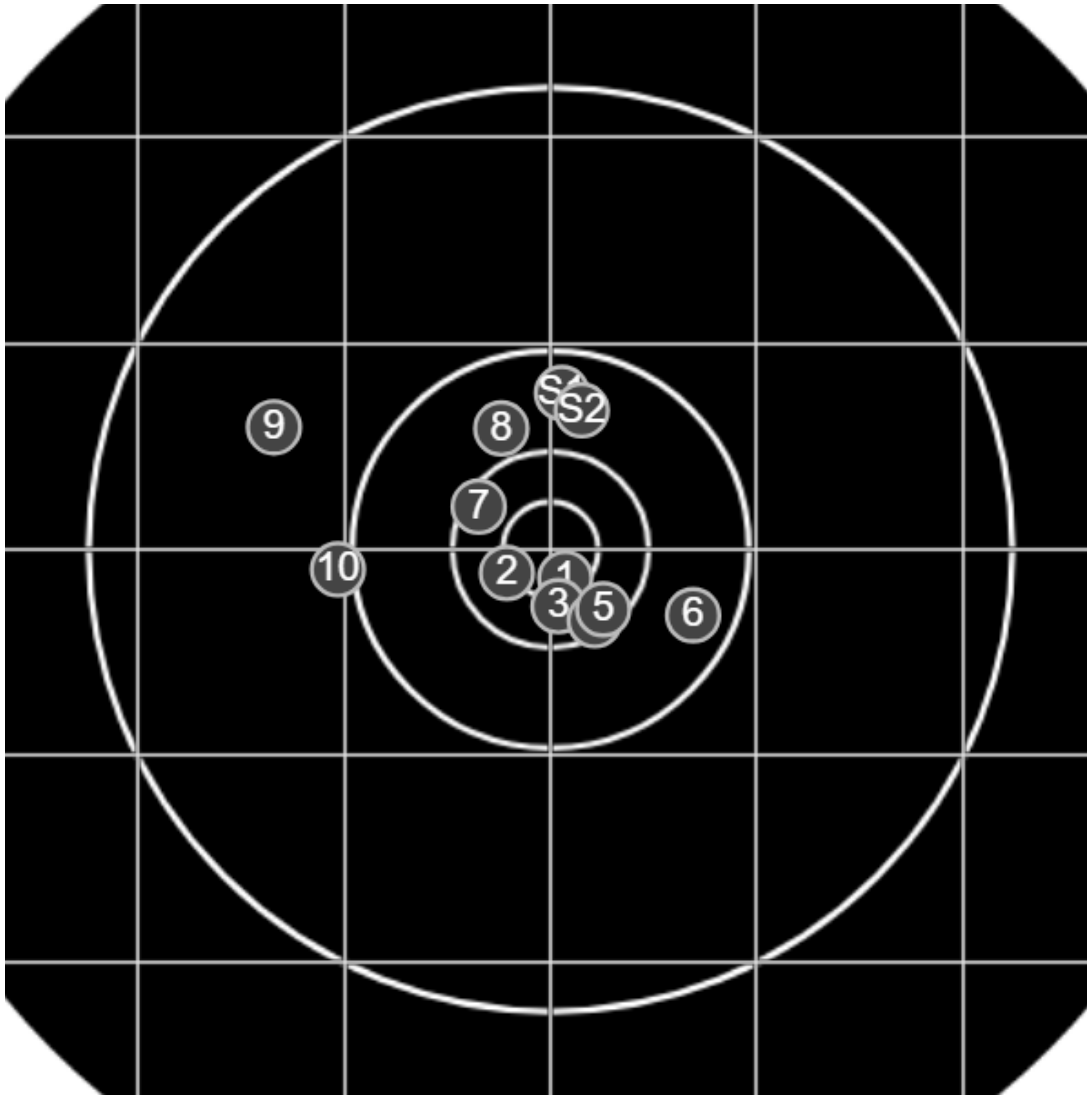

**SILVER MOUNTAIN TARGETS**  
Made in Canada

true  
Sat Mar 21 2020  
2:06:44 PM

**BRC Club Shoot**  
W Cutler Cup  
500yards

**BRC T6 [-55]**  
AU-500y

Group: 296.4 mm  
(270.5w x 124.6h)

(F)Visitor [v1]

**54.2**

**FINAL**  
v: 1842, sd: 14.8

#	fps	score
10	1825	4
9	1848	4
8	1841	5
7	1840	6
6	1818	5
5	1854	6
4	1865	6
3	1827	6
2	1843	X
1	1862	X
S2	1823	(5)
S1	1844	(5)

**SILVER MOUNTAIN TARGETS**  
Made in Canada

true  
Sat Mar 21 2020  
3:32:41 PM

**BRC Club Shoot**  
W Cutler Cup  
500yards

**BRC T6 [-55]**  
AU-500y

Group: 423.4 mm  
(416.1w x 125.4h)

(F)Visitor [v1]

**51.1**

**FINAL**  
v: 1841, sd: 14.2

#	fps	score
10	1849	<b>5</b>
9	1844	<b>X</b>
8	1846	<b>4</b>
7	1837	<b>5</b>
6	1845	<b>3</b>
5	1827	<b>5</b>
4	1874	<b>6</b>
3	1828	<b>5</b>
2	1823	<b>6</b>
1	1835	<b>6</b>
S1	1865	<b>(5)</b>