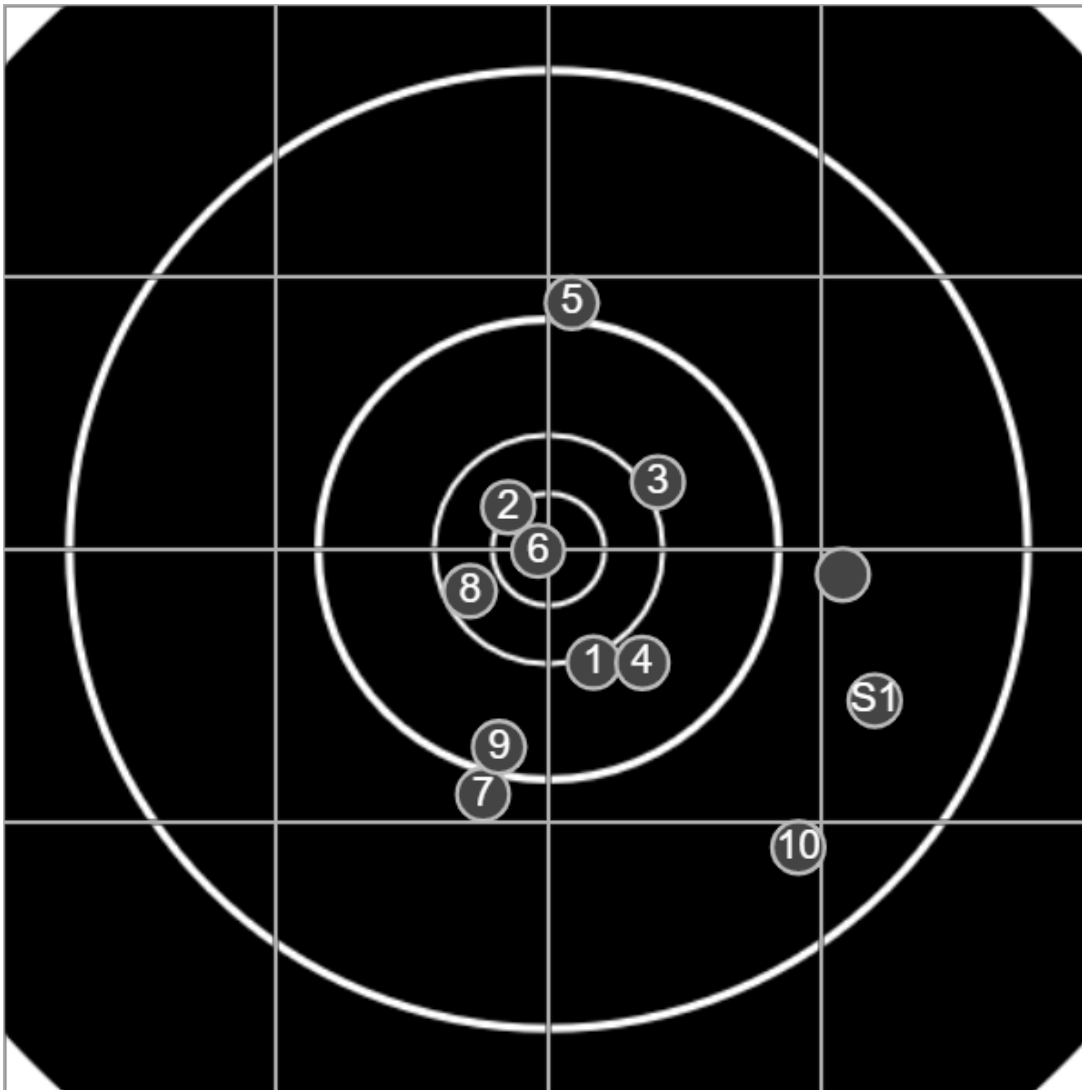

**SILVER  
MOUNTAIN  
TARGETS**  
Made in Canada

true  
Sat May 30 2020  
1:41:32 PM

**BRC Practice**  
Open  
700yards

**BRC T4 [-64]**  
AU-700y

Group: 188.4 mm  
(125.2w x 187.0h)

(F)Jeff Eppleston  
[m07]

true  
Sat May 30 2020  
2:25:03 PM

**BRC Practice**  
Open  
700yards

**BRC T4 [-64]**  
AU-700y

Group: 402.9 mm  
(224.3w x 371.9h)

(F)Jeff Eppleston  
[m07]

**51.2**

**FINAL**  
v: 1647, sd: 9.5

#	fps	score
	1643	4
10	1634	4
9	1653	5
8	1640	6
7	1658	4
6	1657	X
5	1657	4
4	1641	5
3	1632	5
2	1655	X
1	1647	6
S1	1643	(4)