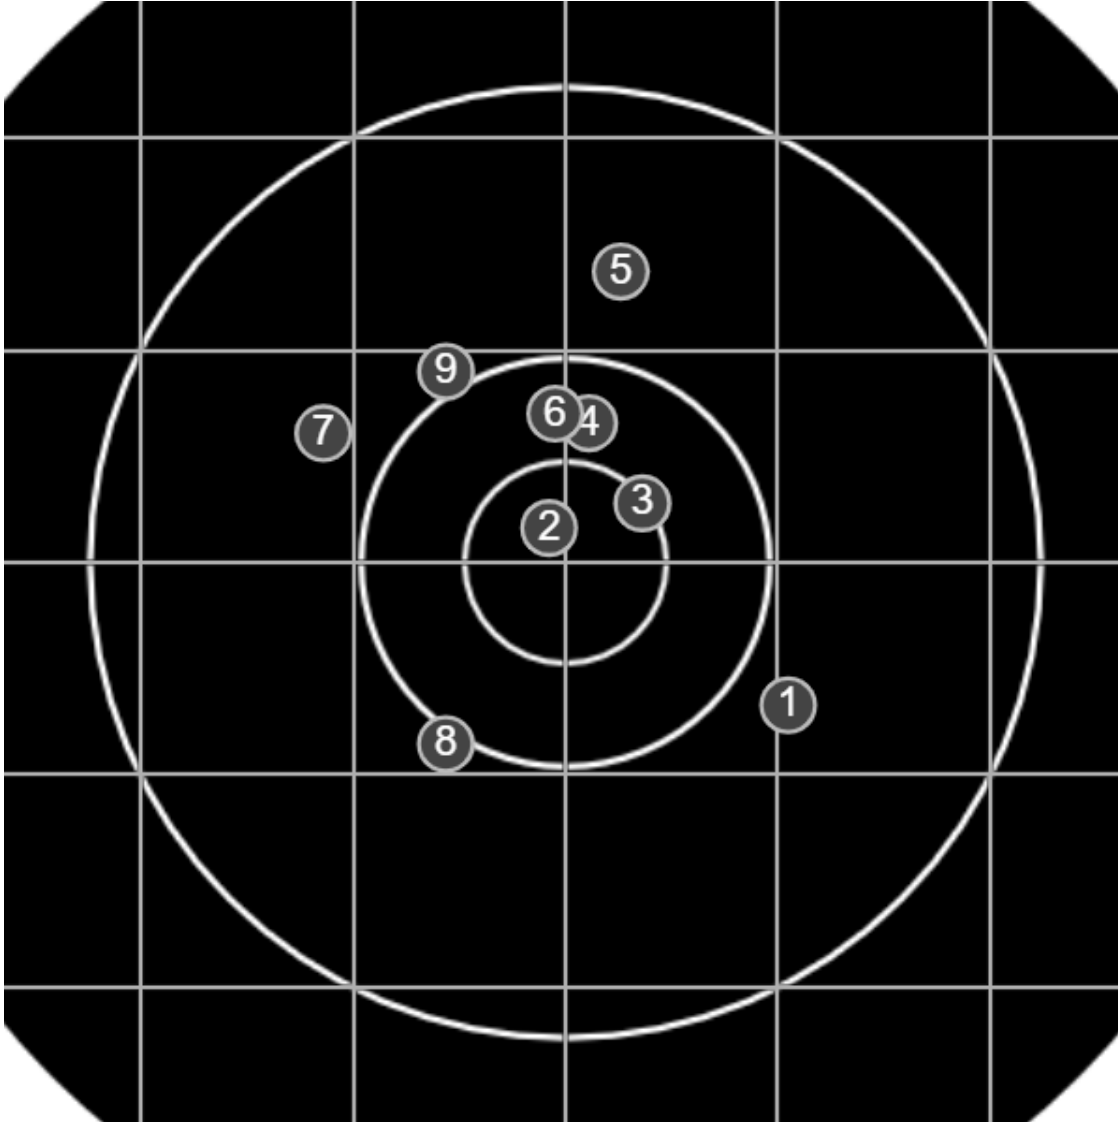

**SILVER
MOUNTAIN
TARGETS**
Made in Canada

true
Sat Nov 07 2020
13:02:51

BRC Club Shoot
W Cutler Cup
500yards

BRC T6 [-61] OK
AU-500y

Group: 338 mm
(291w x 296h)

(Iron)Dennis Lavelle
[m04]
40.2
9 / 10 shots
v: 2025, sd: 12.8

Group: 605 mm
(598w x 255h)

(Iron)Dennis Lavelle
[m04]
37.0
9 / 10 shots
v: 2058, sd: 32.8

#	fps	score
9	2069	4
8	2025	4
7	2065	5
6	2005	4
5	2036	4
4	2040	2
3	2117	4
2	2084	5
1	2083	5
S1	2032	(3)