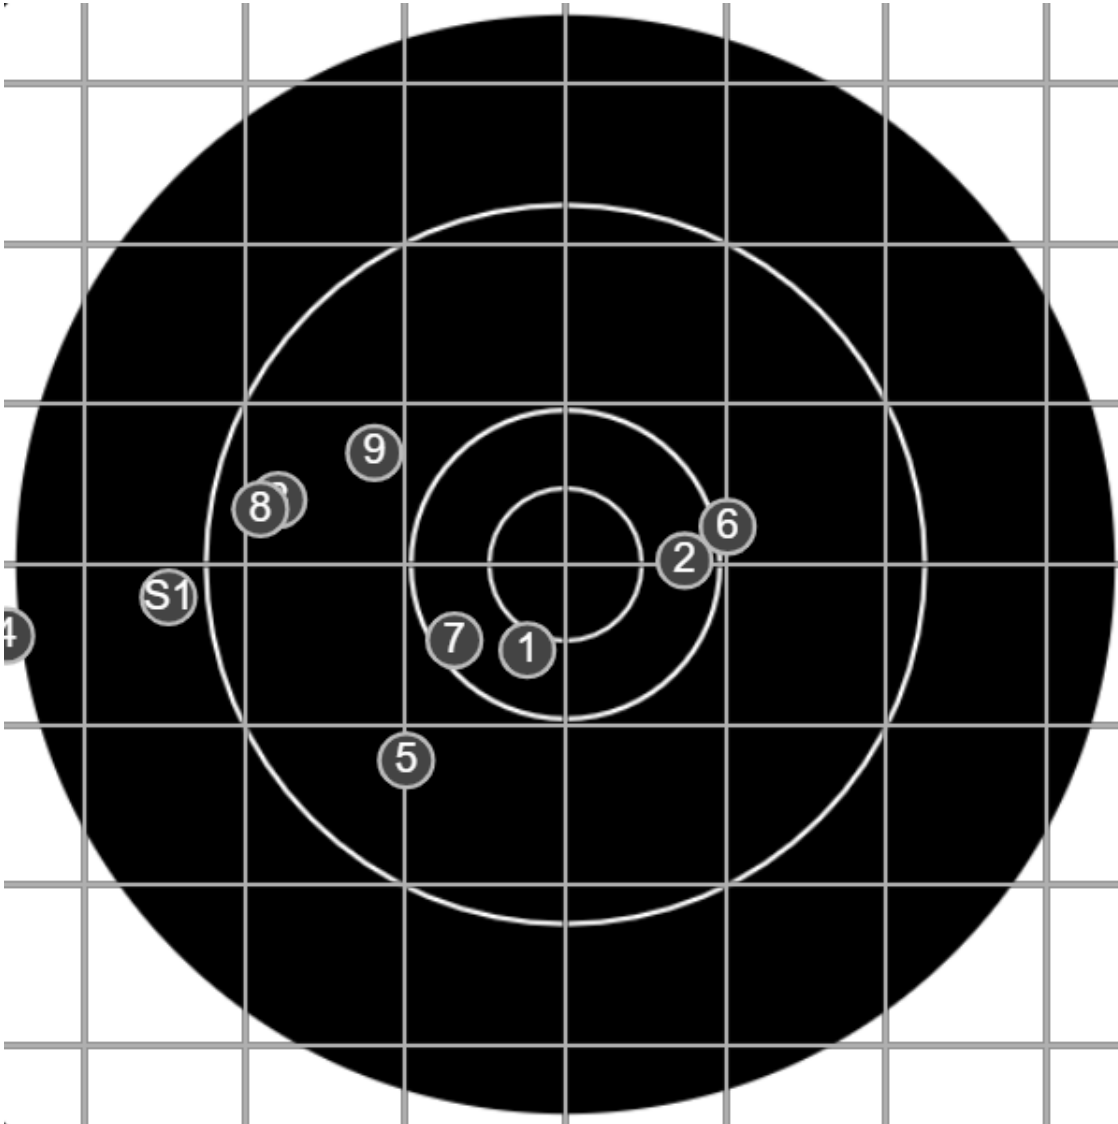

**SILVER
MOUNTAIN
TARGETS**
Made in Canada

true
Sat Nov 07 2020
13:02:51

BRC Club Shoot
W Cutler Cup
500yards

BRC T6 [-61] OK
AU-500y

Group: 338 mm
(291w x 296h)

(Iron)Dennis Lavelle
[m04]
40.2
9 / 10 shots
v: 2025, sd: 12.8

Group: 605 mm
(598w x 255h)

(Iron)Dennis Lavelle
[m04]
37.0
9 / 10 shots
v: 2058, sd: 32.8

#	fps	score
9	2069	4
8	2025	4
7	2065	5
6	2005	4
5	2036	4
4	2040	2
3	2117	4
2	2084	5
1	2083	5
S1	2032	(3)