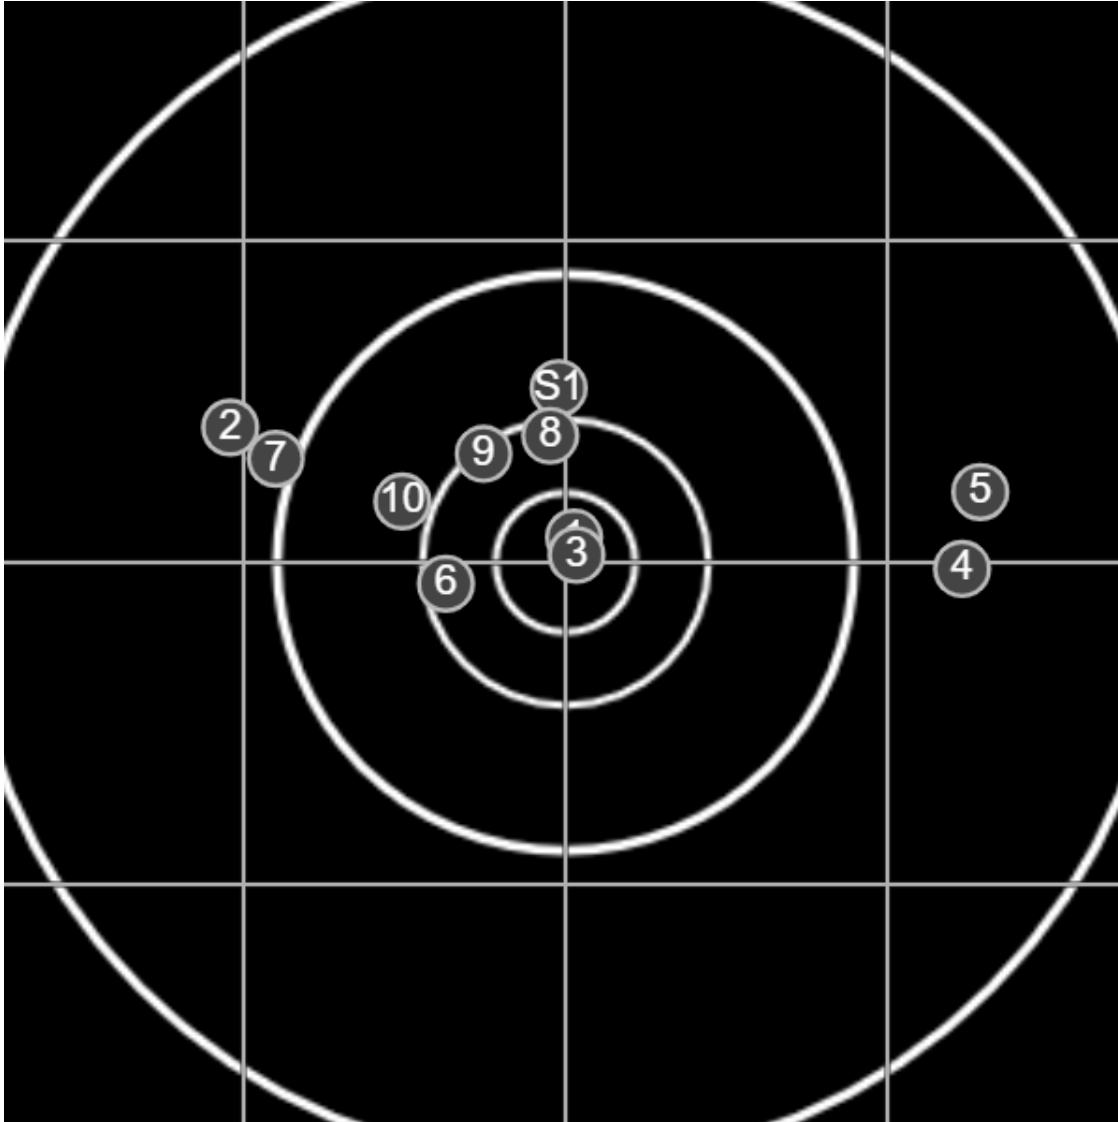

**SILVER
MOUNTAIN
TARGETS**
Made in Canada

true
Sat Nov 21 2020
12:15:20

BRC Club Shoot
W Cutler Cup
600yards

BRC T4 [-63] OK
AU-600y

Group: 272 mm
(262w x 76h)

(F)Colin Howell
[m10]

55.3

FINAL
v: 1887, sd: 14.9

#	fps	score
10	1908	5
9	1892	5
8	1897	6
7	1892	6
6	1889	X
5	1899	X
4	1865	4
3	1896	5
2	1859	6
1	1874	X
S1	1892	(4)

**SILVER
MOUNTAIN
TARGETS**
Made in Canada

true
Sat Nov 21 2020
12:53:21

BRC Club Shoot
W Cutler Cup
600yards

BRC T4 [-63] OK
AU-600y

Group: 372 mm
(371w x 77h)

(F)Colin Howell
[m10]

51.2

FINAL
v: 1903, sd: 16.8

#	fps	score
10	1921	5
9	1901	6
8	1895	6
7	1903	4
6	1909	6
5	1932	4
4	1889	4
3	1882	X
2	1921	4
1	1879	X
S1	1934	(5)