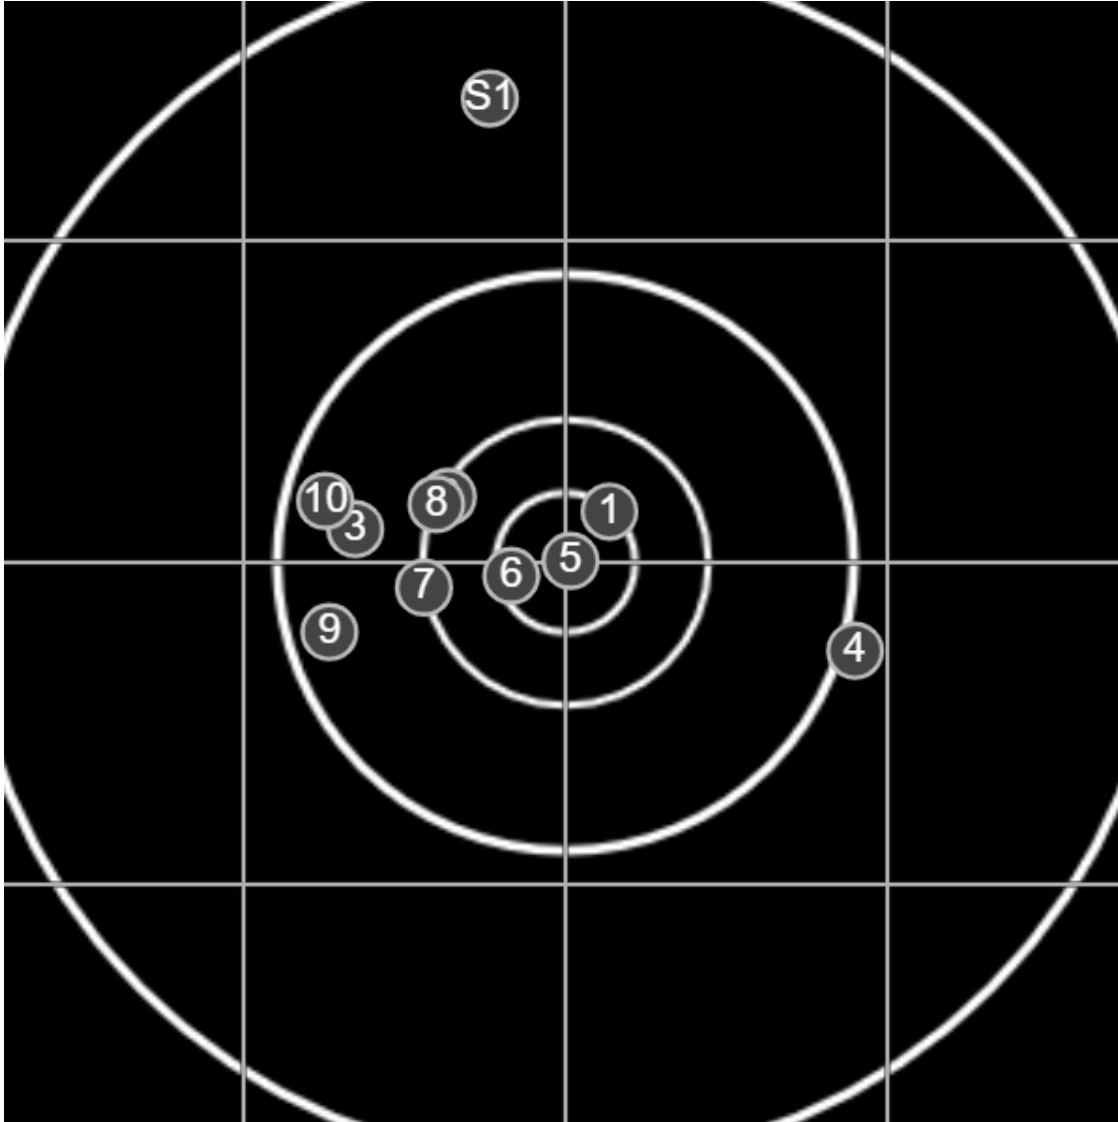

**SILVER
MOUNTAIN
TARGETS**
Made in Canada

true
Sat Nov 21 2020
12:15:20

BRC Club Shoot
W Cutler Cup
600yards

BRC T4 [-63] OK
AU-600y

Group: 272 mm
(262w x 76h)

(F)Colin Howell
[m10]

55.3

FINAL
v: 1887, sd: 14.9

#	fps	score
10	1908	5
9	1892	5
8	1897	6
7	1892	6
6	1889	X
5	1899	X
4	1865	4
3	1896	5
2	1859	6
1	1874	X
S1	1892	(4)

**SILVER
MOUNTAIN
TARGETS**
Made in Canada

true
Sat Nov 21 2020
12:53:21

BRC Club Shoot
W Cutler Cup
600yards

BRC T4 [-63] OK
AU-600y

Group: 372 mm
(371w x 77h)

(F)Colin Howell
[m10]

51.2

FINAL
v: 1903, sd: 16.8

#	fps	score
10	1921	5
9	1901	6
8	1895	6
7	1903	4
6	1909	6
5	1932	4
4	1889	4
3	1882	X
2	1921	4
1	1879	X
S1	1934	(5)